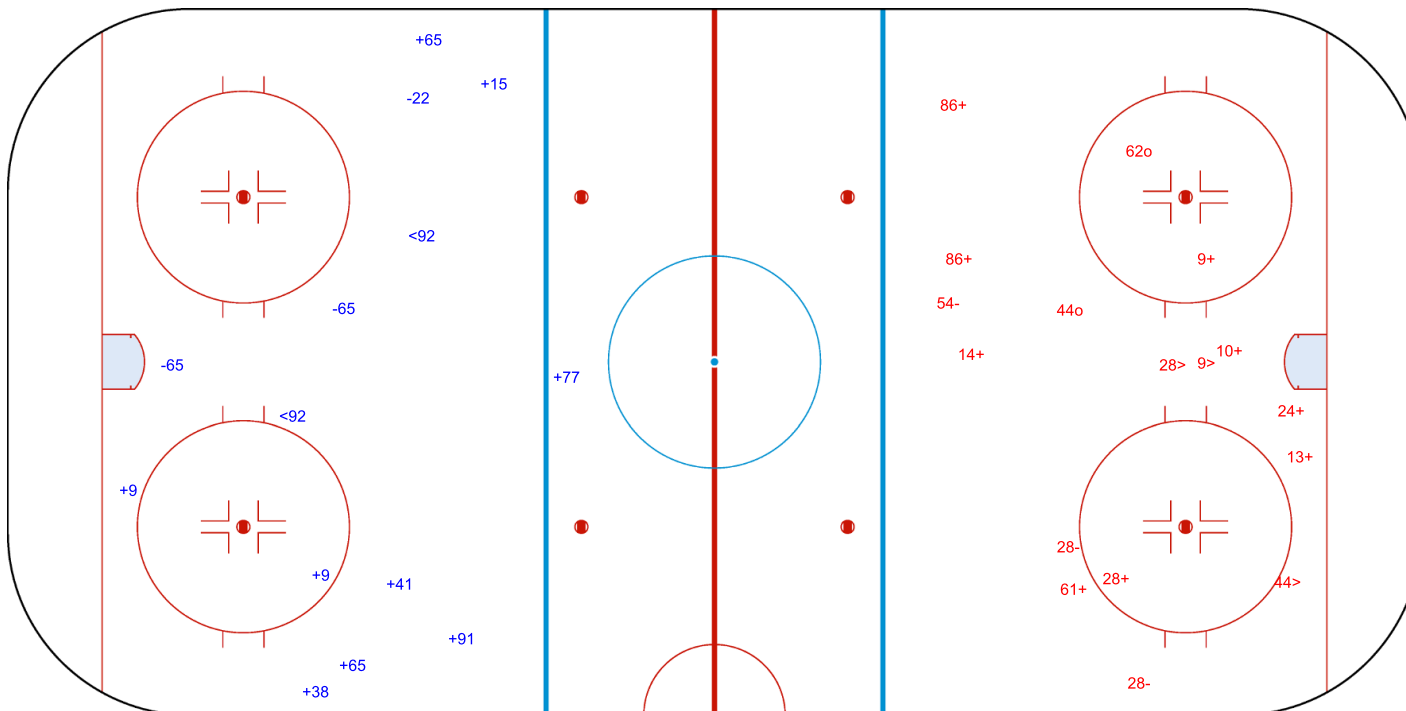

Goals (o): 0 SSG (+): 9

SSP (<): 2 SPG (-): 3

GK 20 of SUI

SUI → 2nd Period ← GER

Shots by SUI

Goals (o): 2 SSG (+): 9

SSP (>): 3 SPG (-): 3

GK 30 of GER