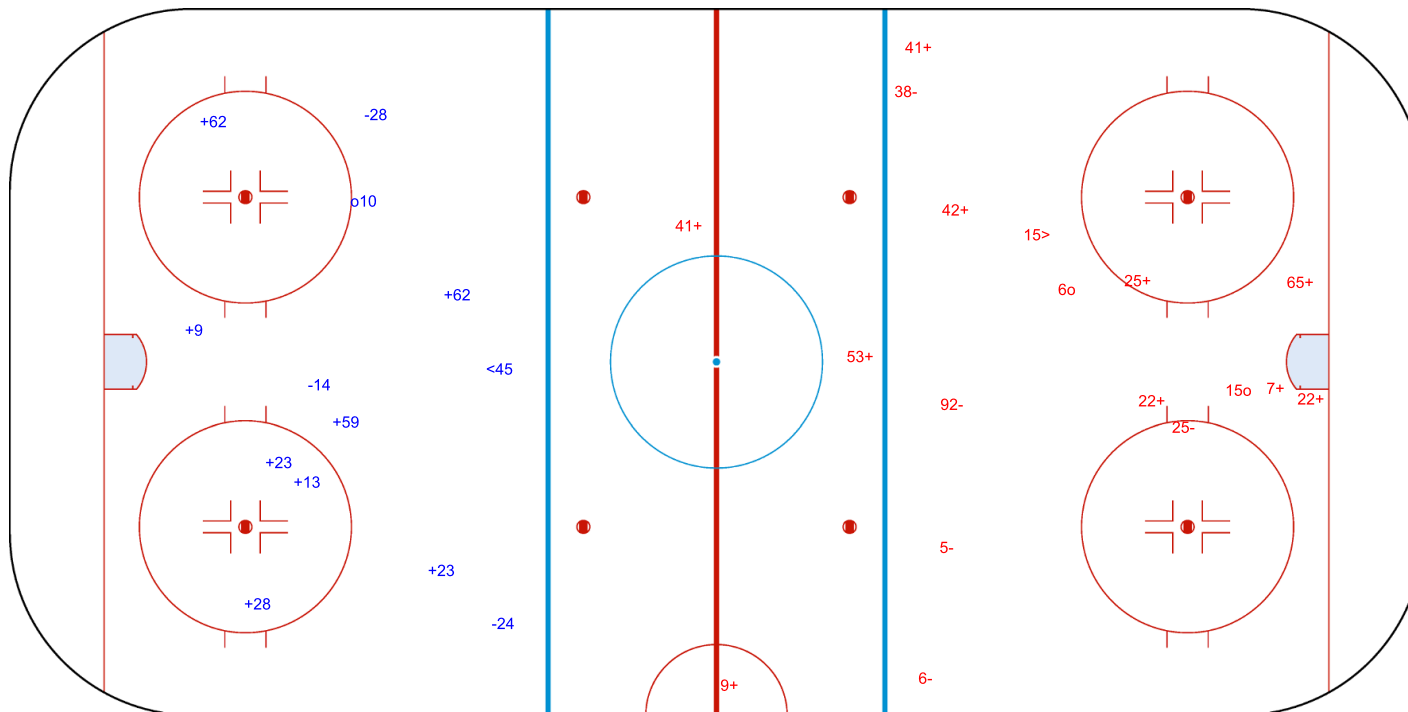

SHOT CHART

GER - SUI

1st Period

Shots by SUI
Goals (o): 1 SSG (+): 8
SSP (<): 1 SPG (-): 3

GK 30 of GER

Shots by GER
Goals (o): 2 SSG (+): 10
SSP (>): 1 SPG (-): 5

GK 20 of SUI

Shots by GER