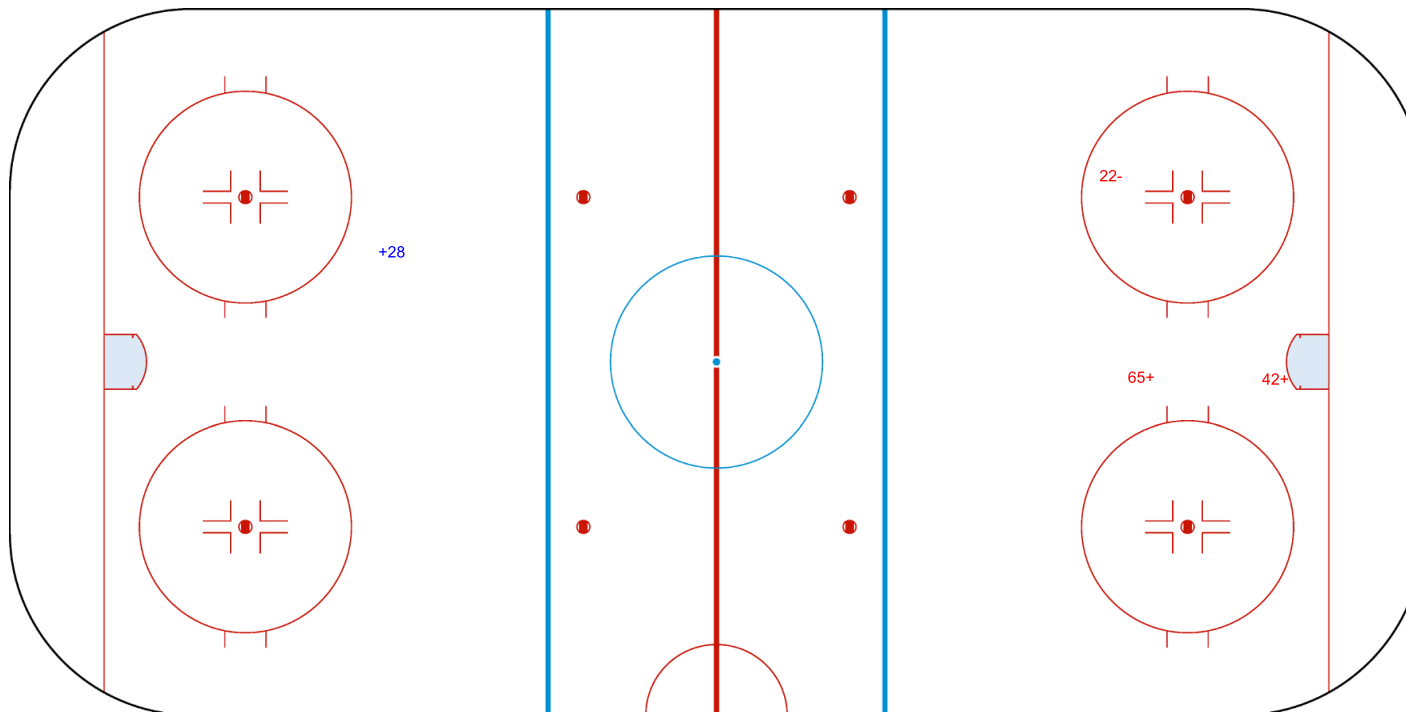

SPG (-): 1

GK 20 of SUI

Legend:		
GK	Goalkeeper	
SPG	Shots past goal	
SSG	Shots saved by goalkeeper	
SSP	Shots saved by player	