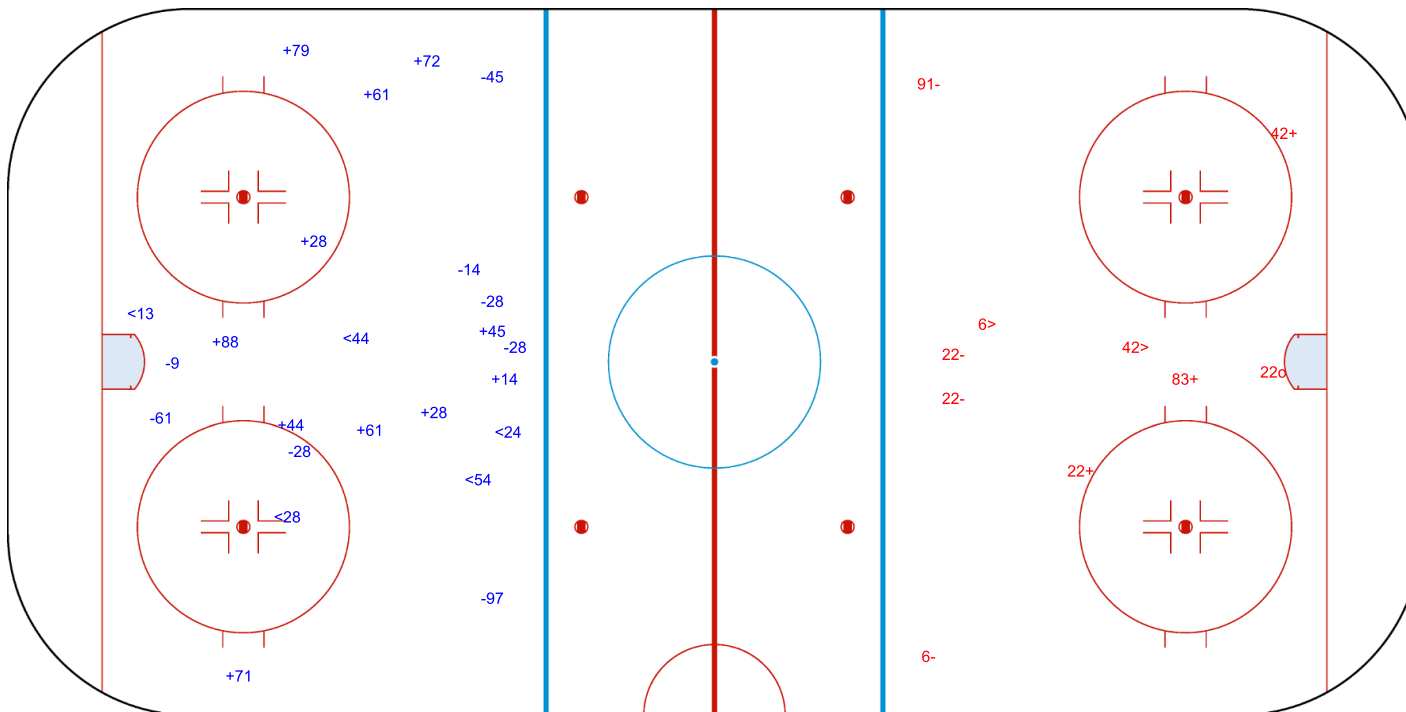

Shots by SUI
Goals (o): 0
SSP (<): 5
SSG (+): 11
SPG (-): 8

GK 30 of GER

GER → 3rd Period ← SUI

Shots by GER
Goals (o): 1
SSP (>): 2
SSG (+): 3
SPG (-): 4

GK 20 of SUI

Shots by SUI

Goals (o): 0

SSP (<): 0