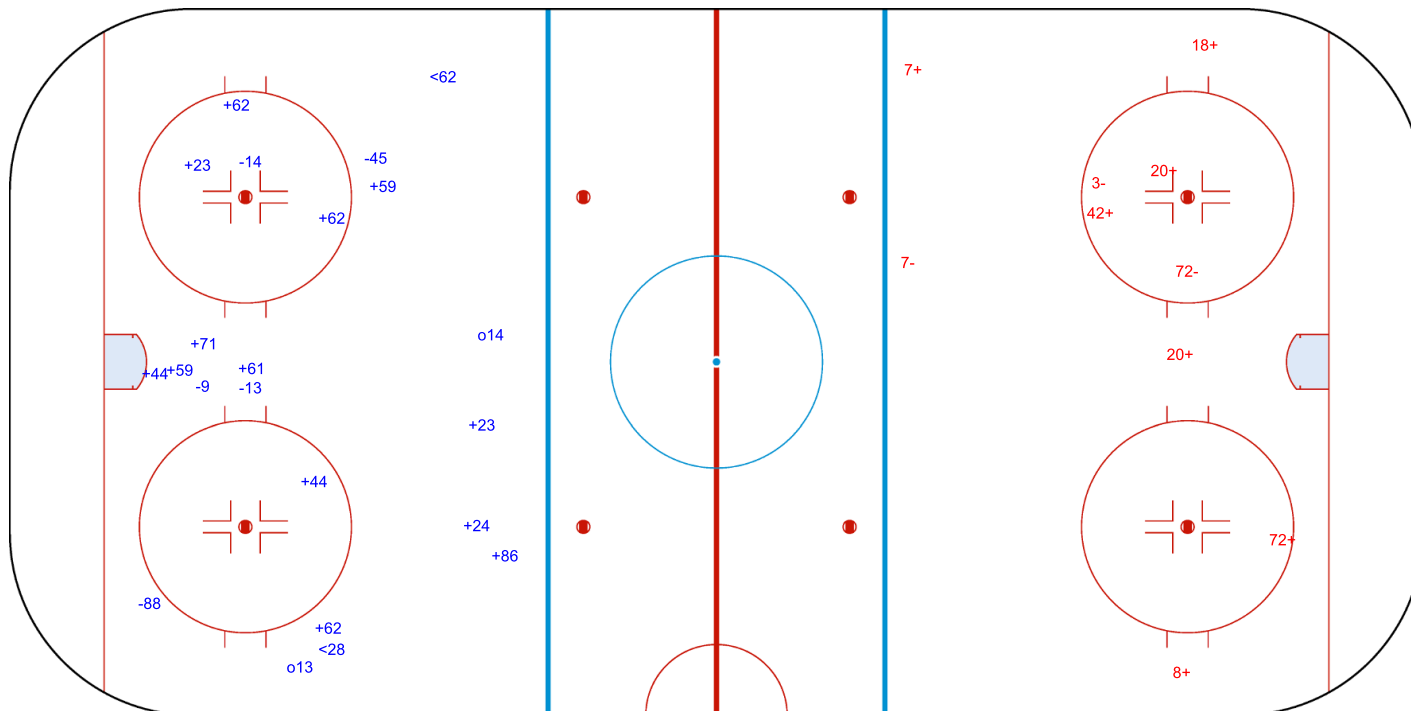

Shots by SUI
Goals (o): 2   SSG (+): 13
SSP (<): 2   SPG (-): 5

GK 37 of FRA

ENG

FRA → 3rd Period ← SUI

Shots by FRA
Goals (o): 0   SSG (+): 7
SSP (>): 0   SPG (-): 3

Legend:	ENG Empty net goal	GK Goalkeeper	SPG Shots past goal	SSG Shots saved by goalkeeper	SSP Shots saved by player