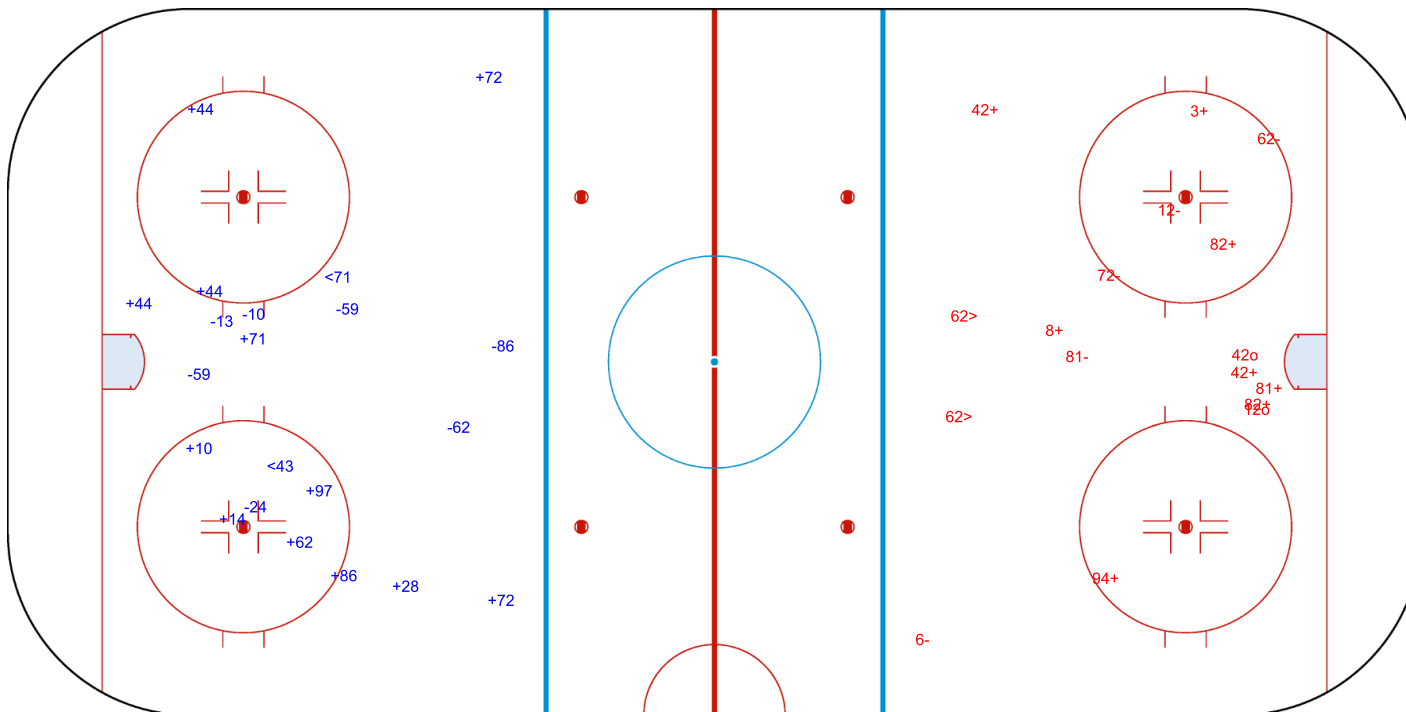

SHOT CHART  
SUI - FRA

Shots by SUI  
Goals (o): 0  
SSP (<): 2  
SSG (+): 12  
SPG (-): 7

GK 37 of FRA

FRA → 1st Period ← SUI

Shots by FRA  
Goals (o): 2  
SSP (>): 2  
SSG (+): 8  
SPG (-): 5

GK 20 of SUI

Shots by FRA

Goals (o): 0    SSG (+): 2  
SSP (<): 0    SPG (-): 1

GK 20 of SUI

SUI → 2nd Period ← FRA

Shots by SUI

Goals (o): 3    SSG (+): 9  
SSP (>): 3    SPG (-): 9

GK 37 of FRA

Shots by SUI  
Goals (o): 2    SSG (+): 13  
SSP (<): 2    SPG (-): 5