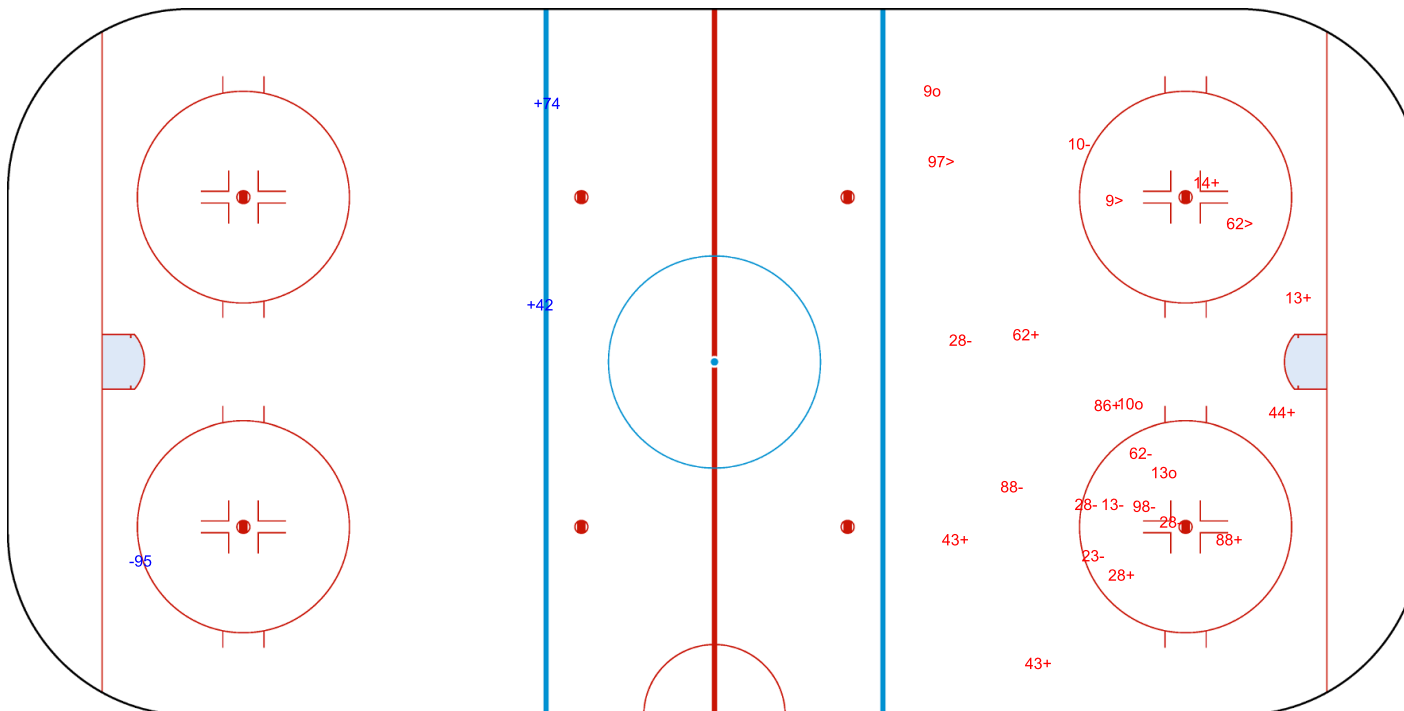

SHOT CHART  
SUI - FRA

Shots by SUI  
Goals (o): 0  
SSP (<): 2  
SSG (+): 12  
SPG (-): 7

GK 37 of FRA

FRA → 1st Period ← SUI

Shots by FRA  
Goals (o): 2  
SSP (>): 2  
SSG (+): 8  
SPG (-): 5

GK 20 of SUI

Shots by FRA

Goals (o): 0    SSG (+): 2  
SSP (<): 0    SPG (-): 1

GK 20 of SUI

SUI → 2nd Period ← FRA

Shots by SUI

Goals (o): 3    SSG (+): 9  
SSP (>): 3    SPG (-): 9

GK 37 of FRA

Shots by SUI  
Goals (o): 2    SSG (+): 13  
SSP (<): 2    SPG (-): 5