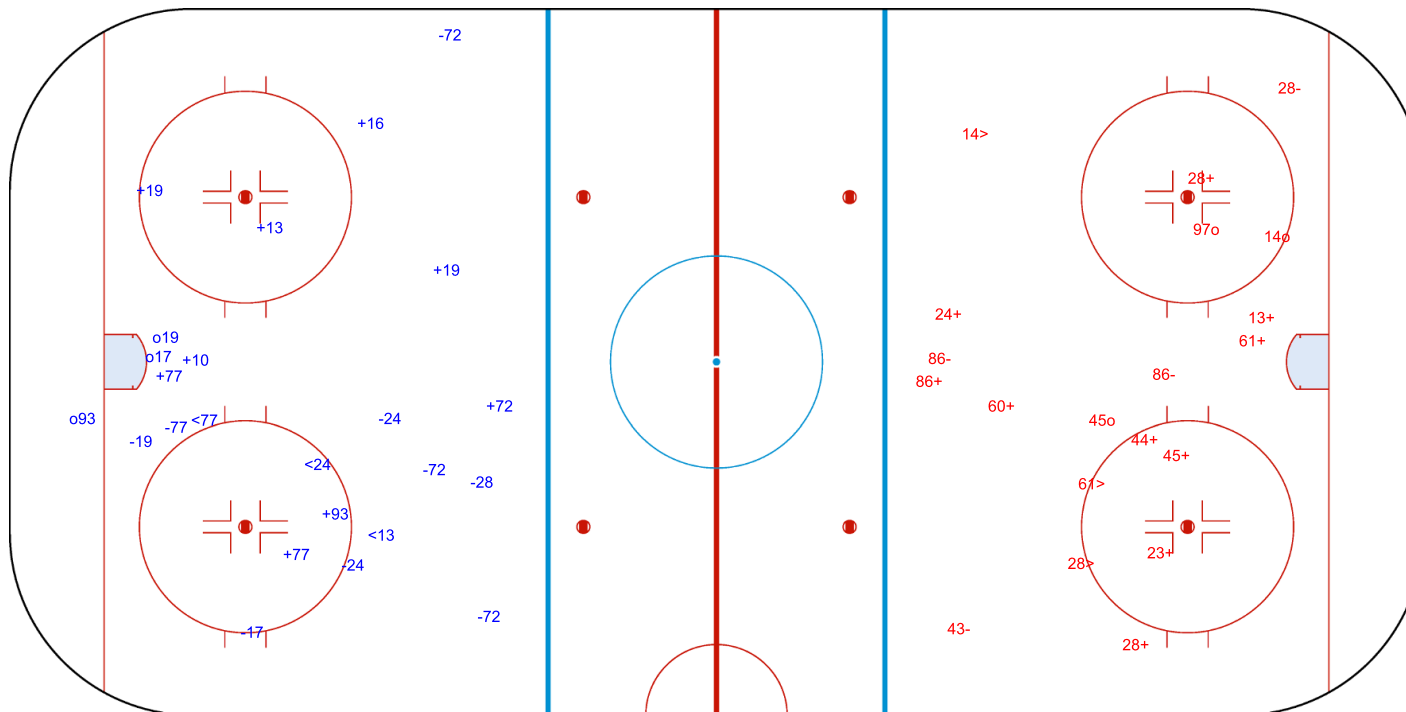

SHOT CHART
CAN - SUI

SUI → 1st Period ← CAN

Shots by CAN
Goals (o): 3 SSG (+): 9
SSP (<): 3 SPG (-): 9

Shots by SUI
Goals (o): 3 SSG (+): 10
SSP (>): 3 SPG (-): 4

GK 63 of SUI

GK 36 of CAN

Shots by SUI

Goals (o): 1 SSG (+): 4
SSP (<): 3 SPG (-): 6