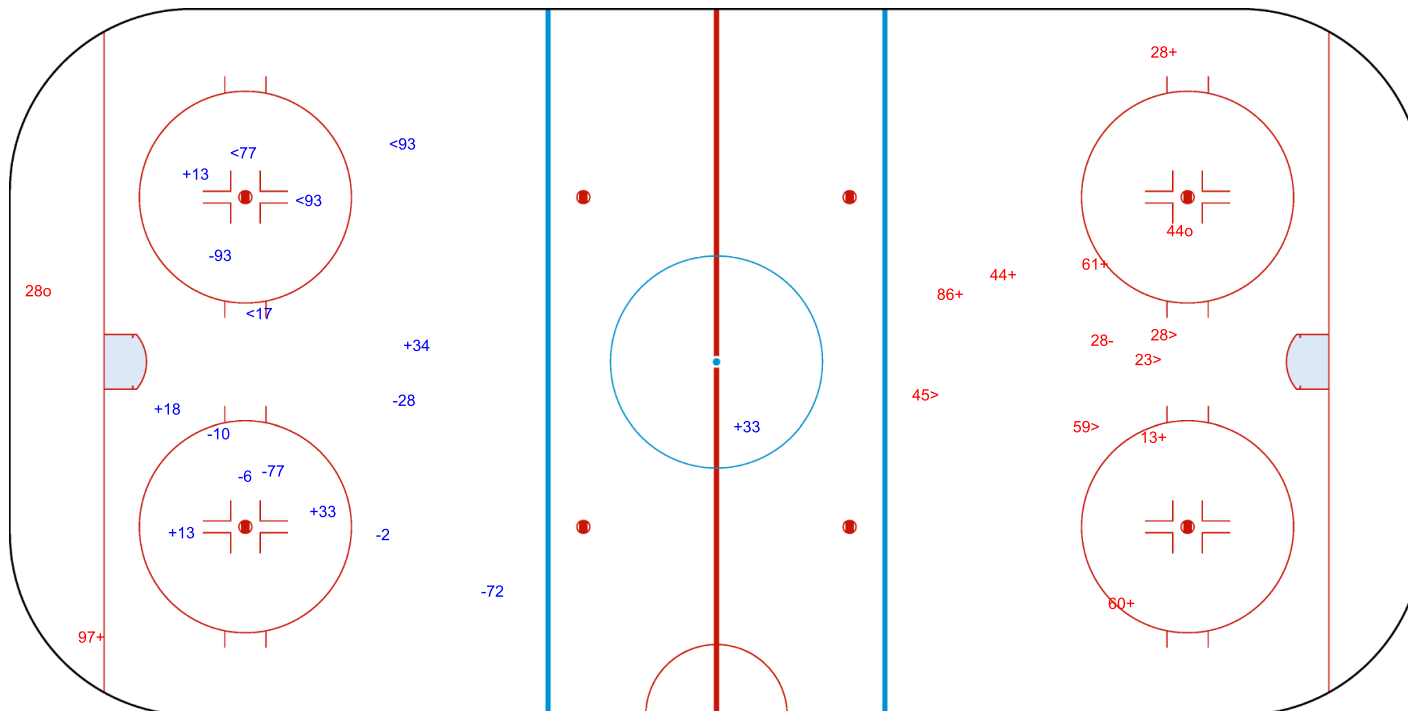

Shots by CAN

Goals (o): 0   SSG (+): 6
SSP (-): 4   SPG (-): 7

GK 63 of SUI

SUI → 3rd Period ← CAN

Shots by SUI

Goals (o): 2   SSG (+): 7
SSP (>): 4   SPG (-): 1

GK 36 of CAN

ENG

Legend:	ENG Empty net goal	GK Goalkeeper	SPG Shots past goal	SSG Shots saved by goalkeeper	SSP Shots saved by player