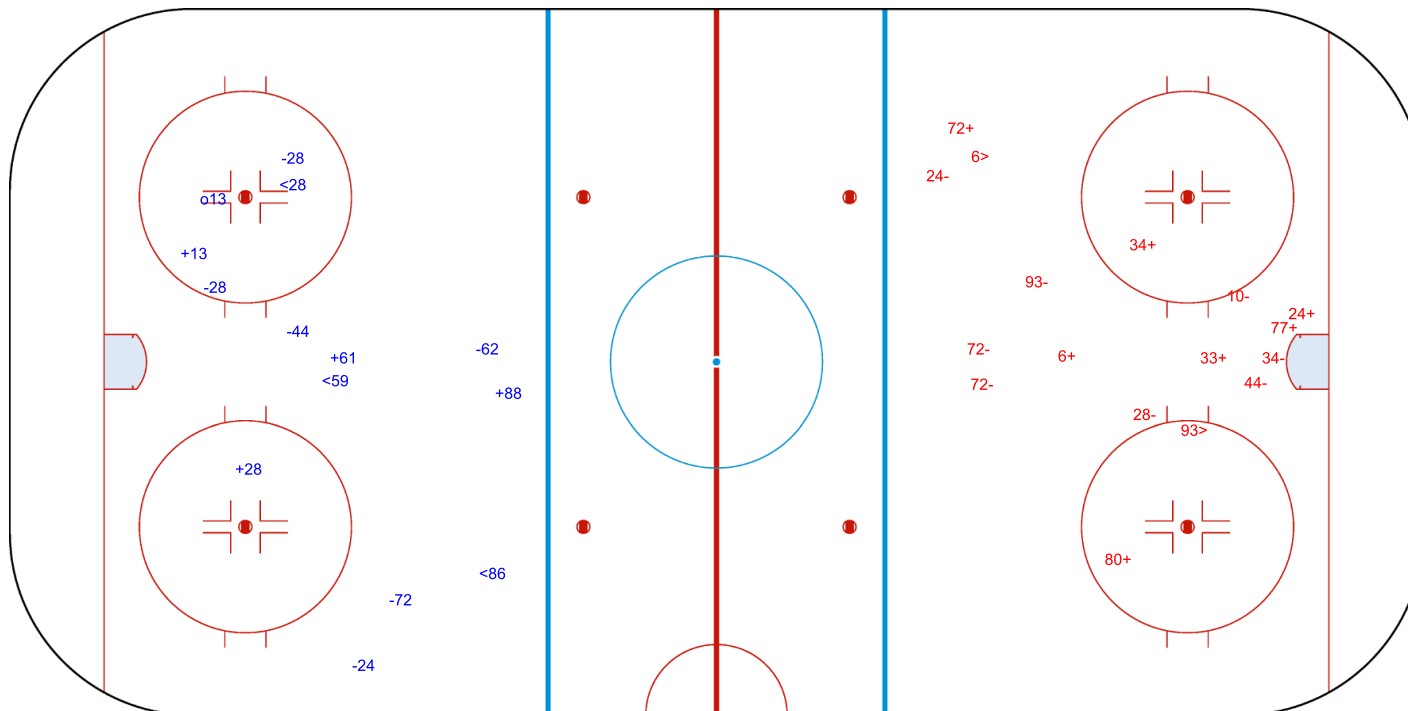

SHOT CHART
CAN - SUI

SUI → 1st Period ← CAN

Shots by CAN
Goals (o): 3 SSG (+): 9
SSP (<): 3 SPG (-): 9

Shots by SUI
Goals (o): 3 SSG (+): 10
SSP (>): 3 SPG (-): 4

GK 63 of SUI

GK 36 of CAN

Shots by SUI

Goals (o): 1 SSG (+): 4
SSP (<): 3 SPG (-): 6

GK 36 of CAN

2nd Period

Shots by CAN

Goals (o): 0 SSG (+): 7
SSP (>): 2 SPG (-): 8

GK 63 of SUI

Shots by CAN

Goals (o): 0 SSG (+): 6
SSP (-): 4 SPG (-): 7

GK 63 of SUI