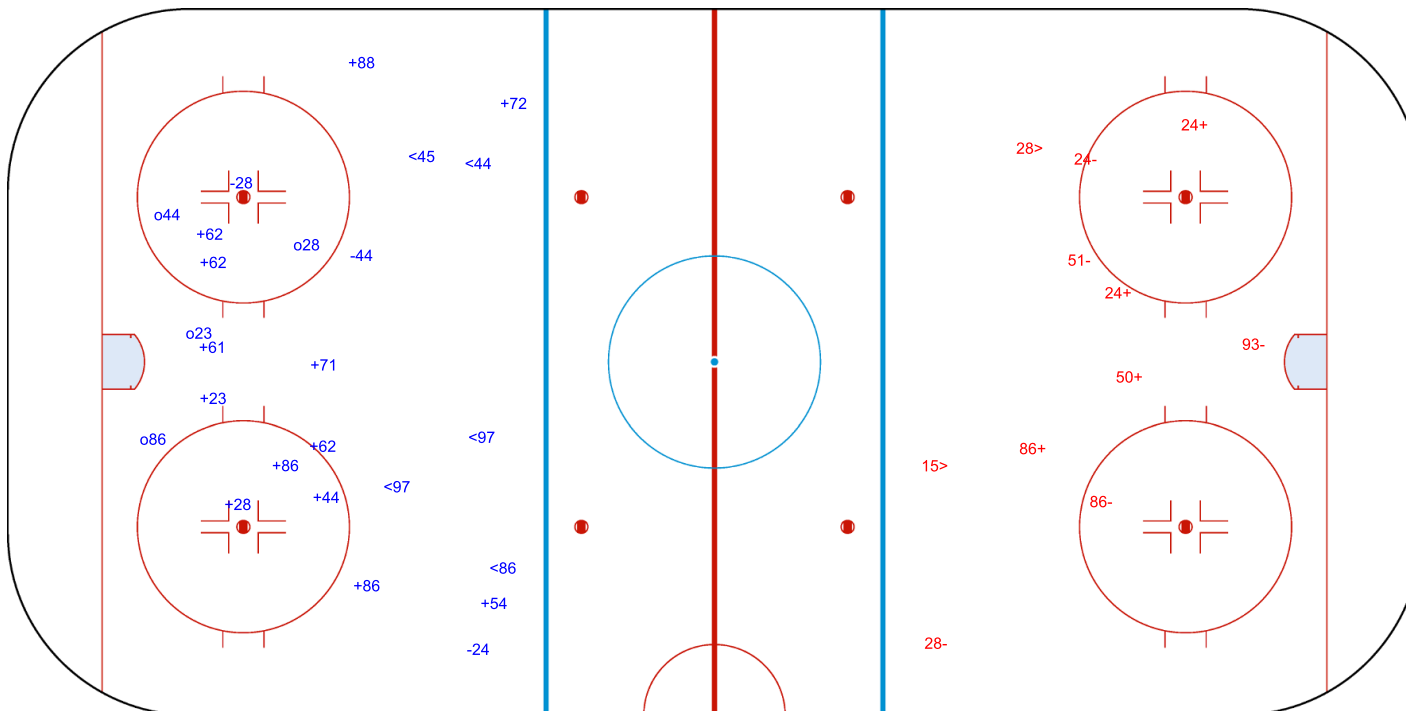

SHOT CHART

DEN - SUI

1st Period

Shots by DEN

Goals (o): 0    SSG (+): 10  
SSP (-): 2    SPG (-): 6

GK 63 of SUI

Shots by SUI

Goals (o): 1    SSG (+): 7  
SSP (>): 4    SPG (-): 6

GK 1 of DEN

Shots by SUI  
Goals (o): 4  
SSP (<): 5  
SSG (+): 13  
SPG (-): 3

GK 1 of DEN

2nd Period

Shots by DEN  
Goals (o): 0  
SSP (>): 2  
SSG (+): 4  
SPG (-): 5

GK 63 of SUI

Shots by DEN

Goals (o): 0    SSG (+): 5  
SSP (<): 0    SPG (-): 7