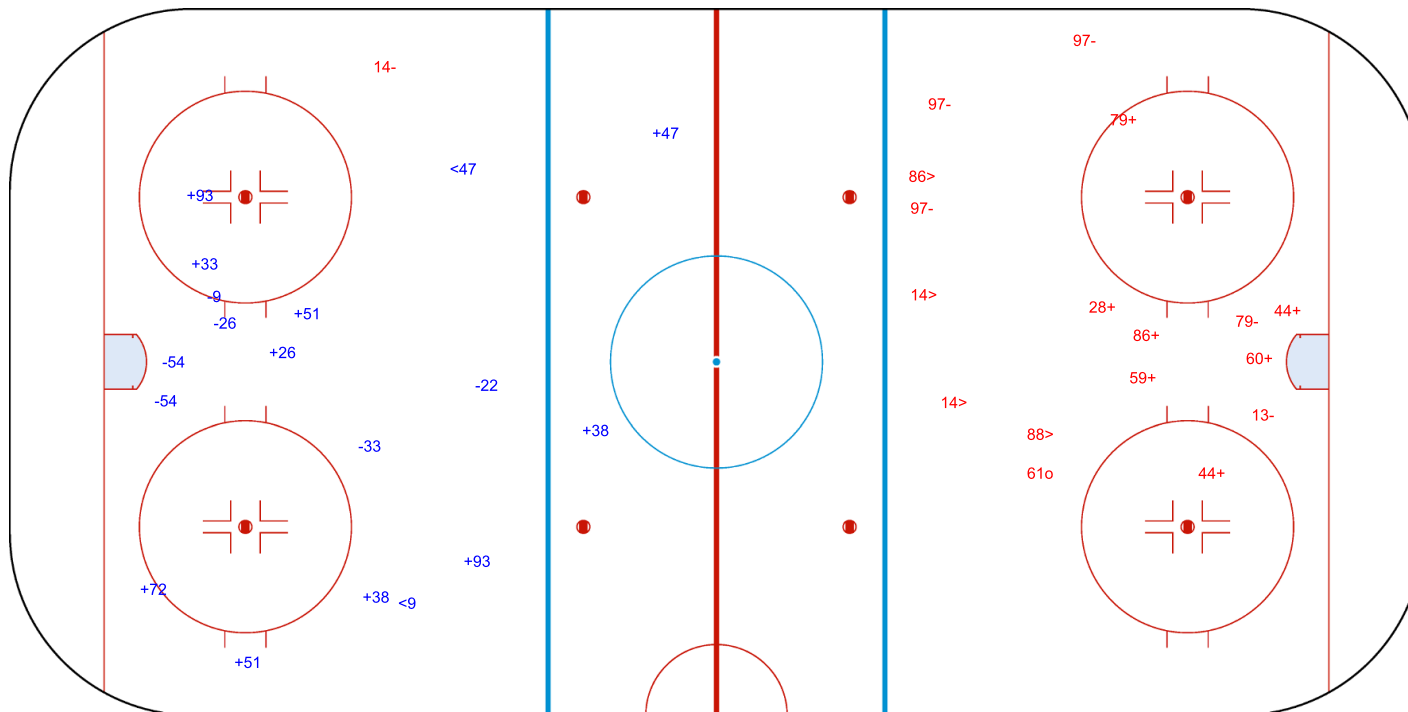

SHOT CHART

DEN - SUI

1st Period

Shots by DEN

Goals (o): 0    SSG (+): 10  
SSP (-): 2    SPG (-): 6

GK 63 of SUI

Shots by SUI

Goals (o): 1    SSG (+): 7  
SSP (>): 4    SPG (-): 6

GK 1 of DEN

Shots by SUI  
Goals (o): 4  
SSP (<): 5  
SSG (+): 13  
SPG (-): 3

GK 1 of DEN

2nd Period

Shots by DEN  
Goals (o): 0  
SSP (>): 2  
SSG (+): 4  
SPG (-): 5

GK 63 of SUI

Shots by DEN

Goals (o): 0    SSG (+): 5  
SSP (<): 0    SPG (-): 7