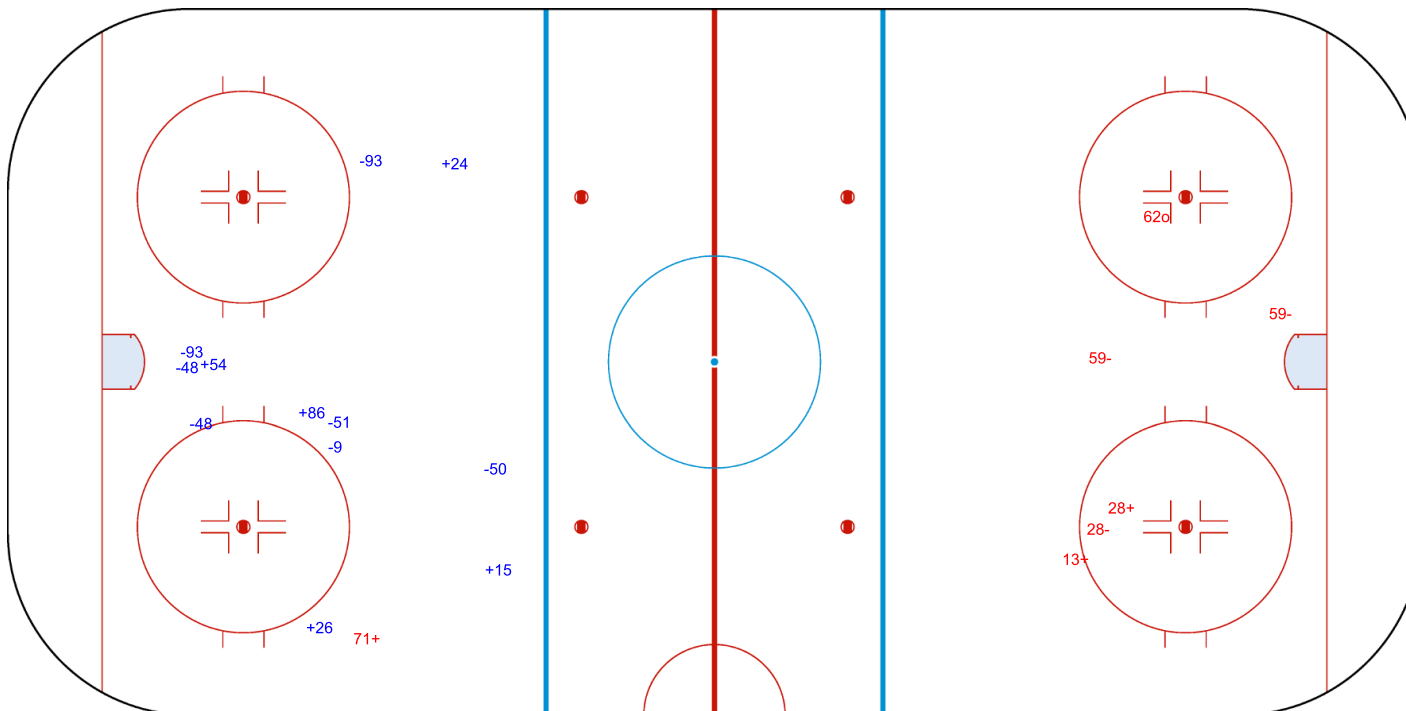

GK 63 of SUI

SUI → 3rd Period ← DEN

Shots by SUI

Goals (o): 1    SSG (+): 3  
SSP (>): 0    SPG (-): 3

GK 1 of DEN

o62

GK 32 of DEN

Legend:		
<b>GK</b>	Goalkeeper	
<b>SPG</b>	Shots past goal	
<b>SSG</b>	Shots saved by goalkeeper	
<b>SSP</b>	Shots saved by player	