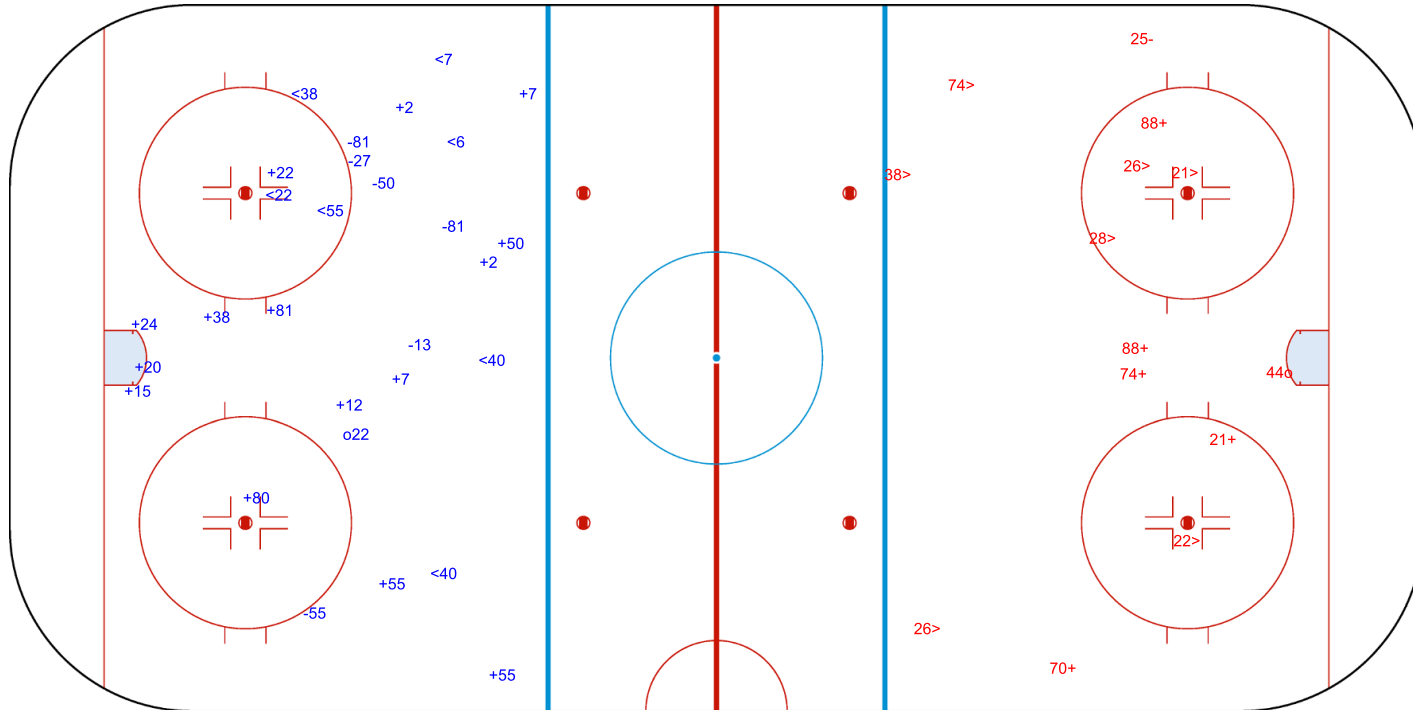

SHOT CHART  
CAN - FIN

Shots by CAN  
Goals (o): 1  
SSG (+): 17  
SSP (<): 5  
SPG (-): 3

GK 45 of FIN

Period: 1

Shots by FIN  
Goals (o): 0  
SSG (>): 1  
SPG (-): 4

GK 35 of CAN

Shots by FIN  
Goals (o): 1  
SSP (<): 7  
SSG (+): 15  
SPG (-): 6

GK 35 of CAN

Period: 2

Shots by CAN  
Goals (o): 1  
SSP (>): 7  
SSG (+): 5  
SPG (-): 1

GK 45 of FIN

Shots by CAN

Goals (o): 0    SSG (+): 9  
 SSP (<): 3    SPG (-): 0

GK 45 of FIN

**Period: 3**