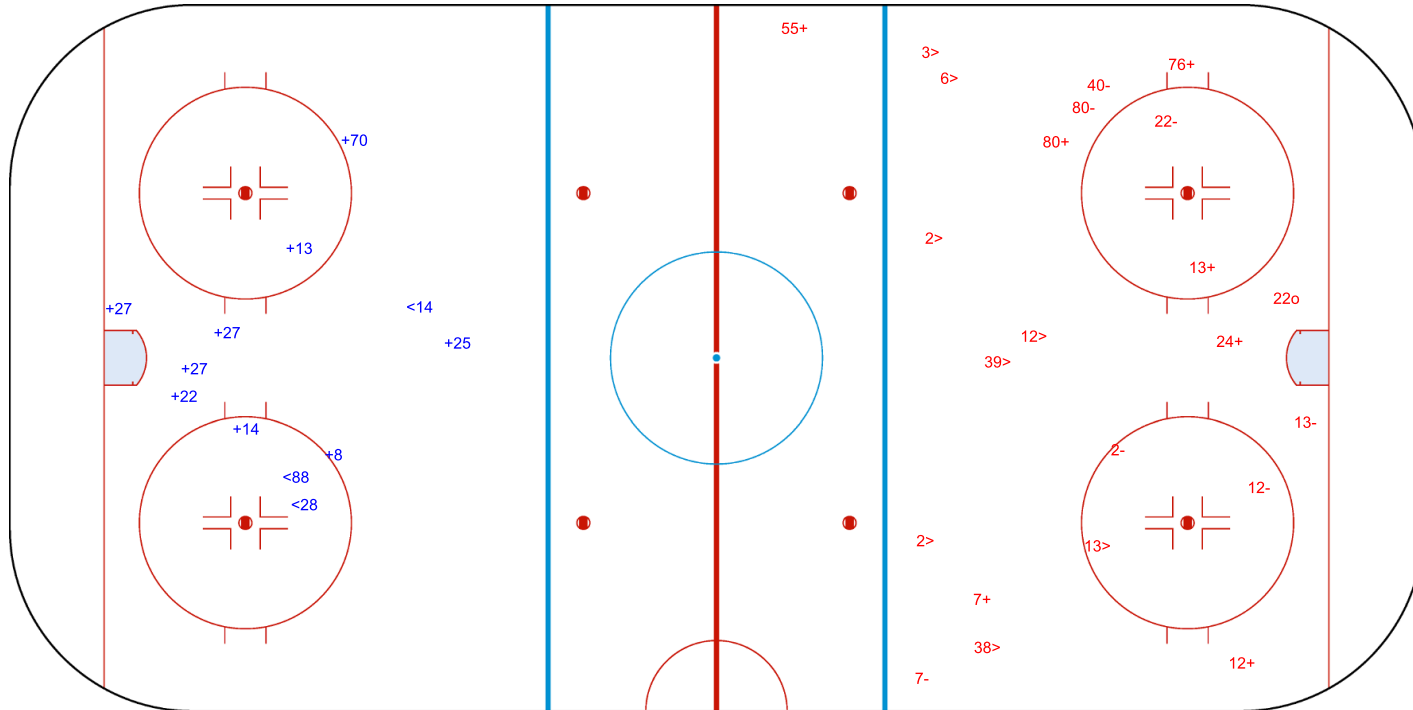

SHOT CHART  
CAN - FIN

Shots by CAN  
Goals (o): 1  
SSG (+): 17  
SSP (<): 5  
SPG (-): 3

GK 45 of FIN

Period: 1

Shots by FIN  
Goals (o): 0  
SSG (>): 1  
SPG (-): 4

GK 35 of CAN

Shots by FIN  
Goals (o): 1  
SSP (<): 7  
SSG (+): 15  
SPG (-): 6

GK 35 of CAN

Period: 2

Shots by CAN  
Goals (o): 1  
SSP (>): 7  
SSG (+): 5  
SPG (-): 1

GK 45 of FIN

Shots by CAN

Goals (o): 0    SSG (+): 9  
 SSP (<): 3    SPG (-): 0

GK 45 of FIN

**Period: 3**