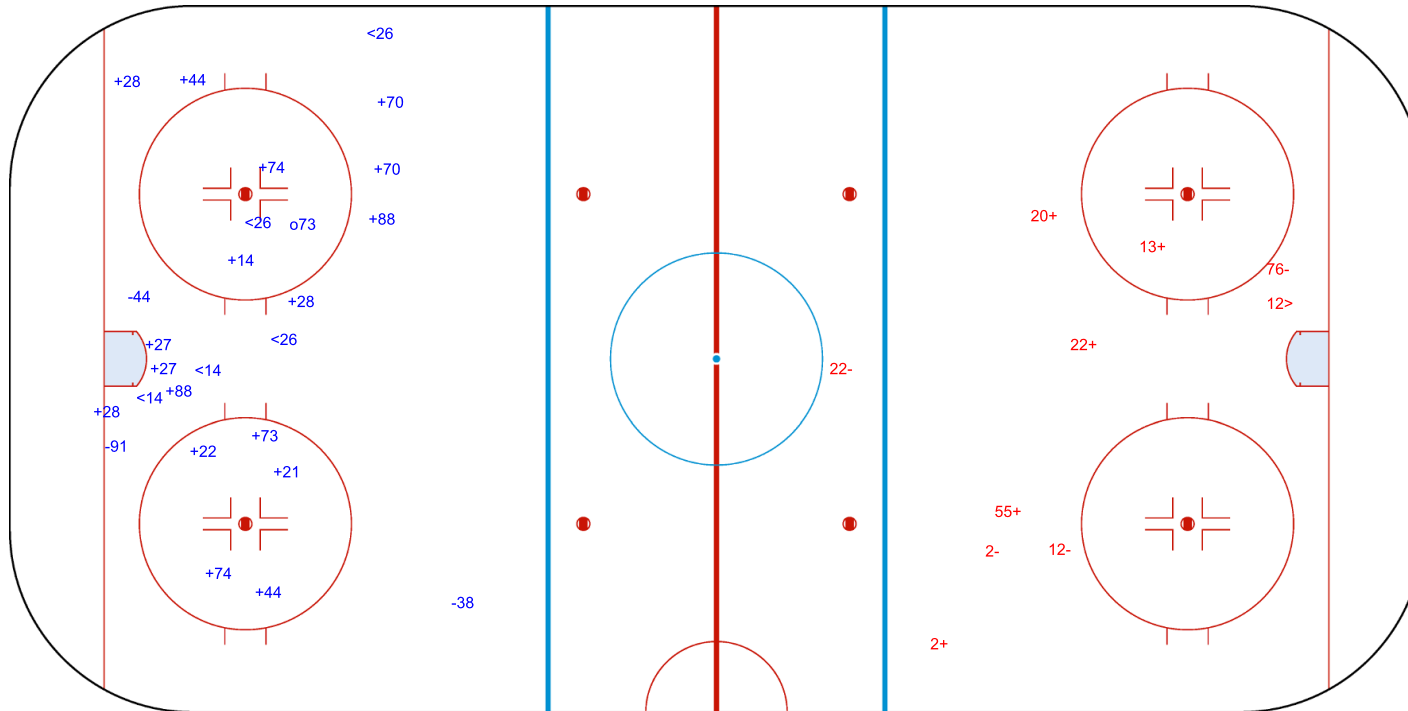

SHOT CHART  
CAN - FIN

Shots by CAN  
Goals (o): 1  
SSG (+): 17  
SSP (<): 5  
SPG (-): 3

GK 45 of FIN

Period: 1

Shots by FIN  
Goals (o): 0  
SSG (>): 1  
SPG (-): 4

GK 35 of CAN

Shots by FIN  
Goals (o): 1  
SSP (<): 7  
SSG (+): 15  
SPG (-): 6

GK 35 of CAN

Period: 2

Shots by CAN  
Goals (o): 1  
SSP (>): 7  
SSG (+): 5  
SPG (-): 1

GK 45 of FIN

Shots by CAN

Goals (o): 0    SSG (+): 9  
 SSP (<): 3    SPG (-): 0

GK 45 of FIN

**Period: 3**