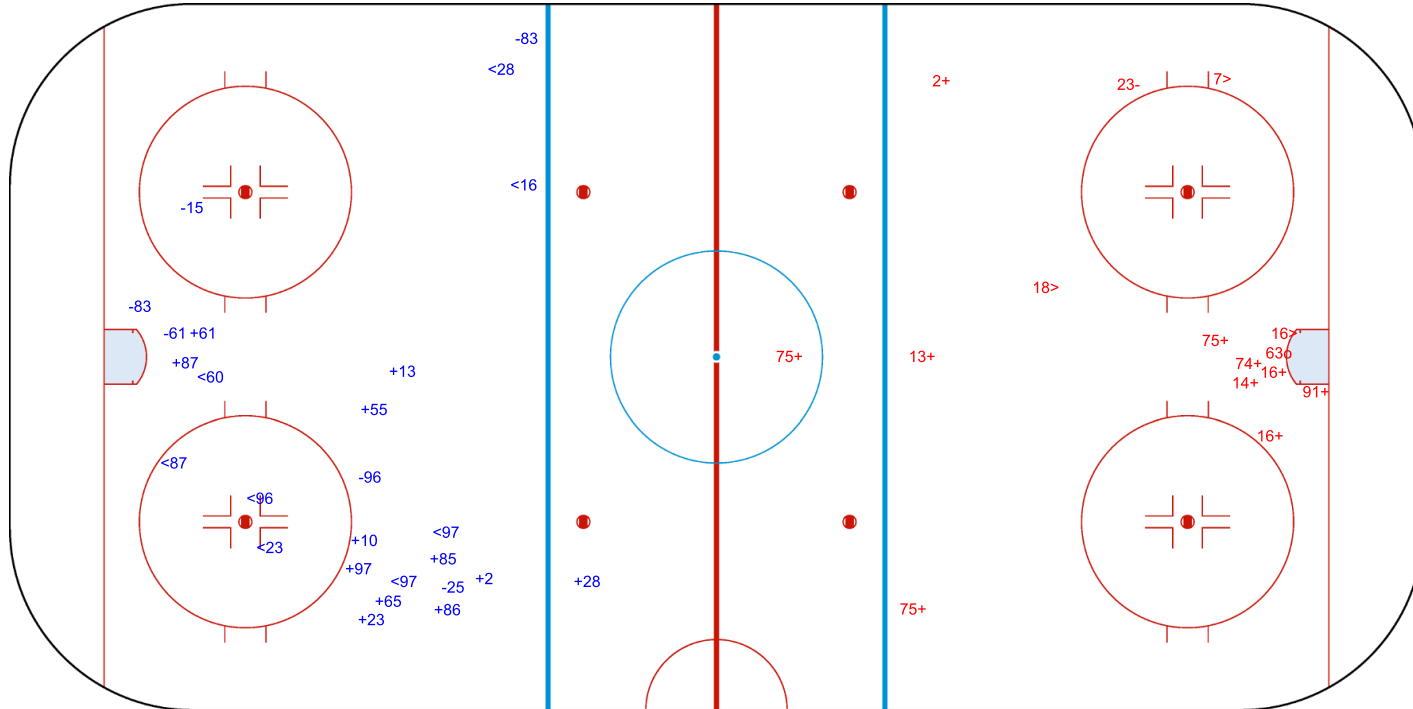

Shots by SUI
Goals (o): 0
SSP (<): 8
SSG (+): 12
SPG (-): 6

GBR → Period: 3 ← SUI

Shots by GBR
Goals (o): 1
SSP (>): 3
SSG (+): 10
SPG (-): 1

GK 1 of GBR

GK 33 of GBR

GK 20 of SUI

GK 50 of SUI

Legend:	
GK	Goalkeeper
SPG	Shots past goal
SSG	Shots saved by goalkeeper
SSP	Shots saved by player