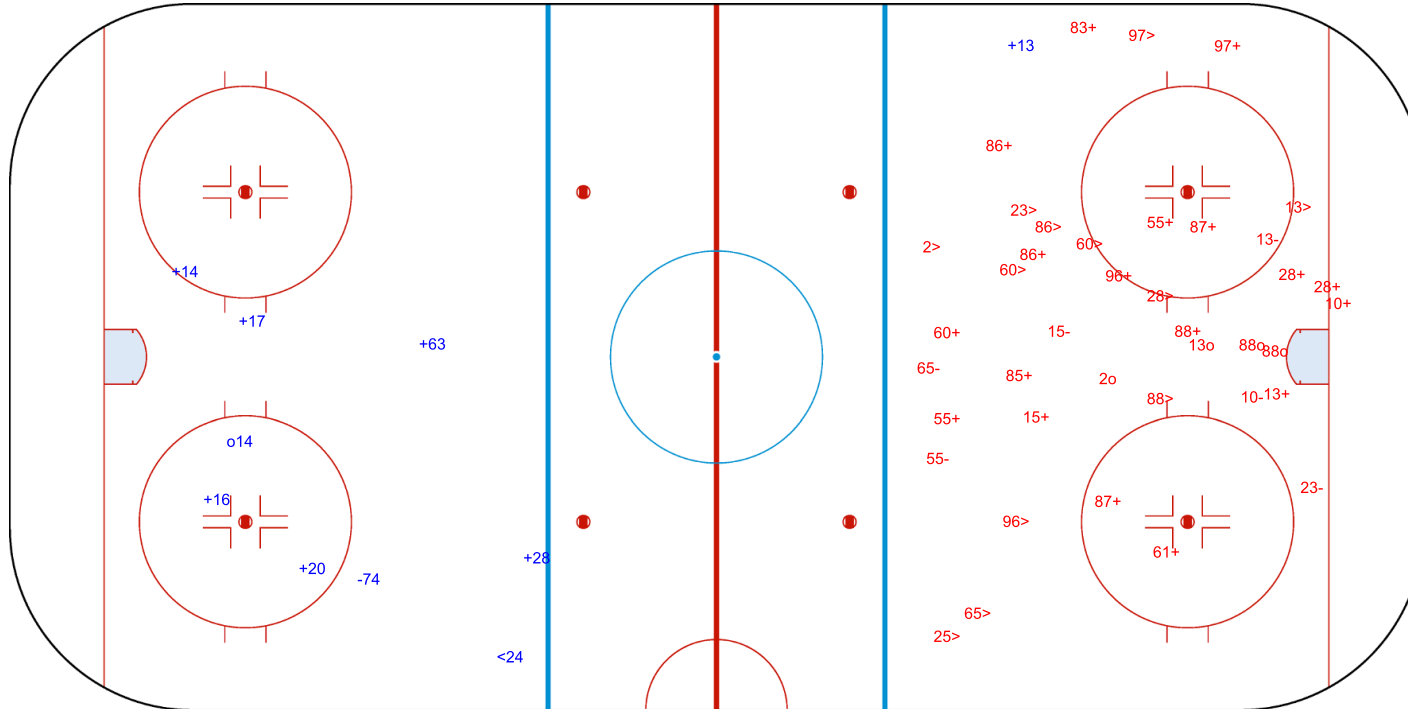

OLYMPIC SPORTS CENTRE

TUE 1 JUN 2021

START TIME 12:15

ICE HOCKEY

IIHF ICE HOCKEY WORLD CHAMPIONSHIP

PRELIMINARY ROUND - GROUP A, GAME 51

INTERNATIONAL
ICE HOCKEY
FEDERATION

Shots by GBR

Goals (o): 1

SSG (+): 7

SSP (<): 1

SPG (-): 1

GK 20 of SUI

Period: 2

Shots by SUI

Goals (o): 4

SSG (+): 18

SSP (>): 12

SPG (-): 6

GK 33 of GBR

Shots by SUI
Goals (o): 0
SSP (<): 8
SSG (+): 12
SPG (-): 6

GBR → Period: 3 ← SUI

Shots by GBR
Goals (o): 1
SSP (>): 3
SSG (+): 10
SPG (-): 1

GK 1 of GBR