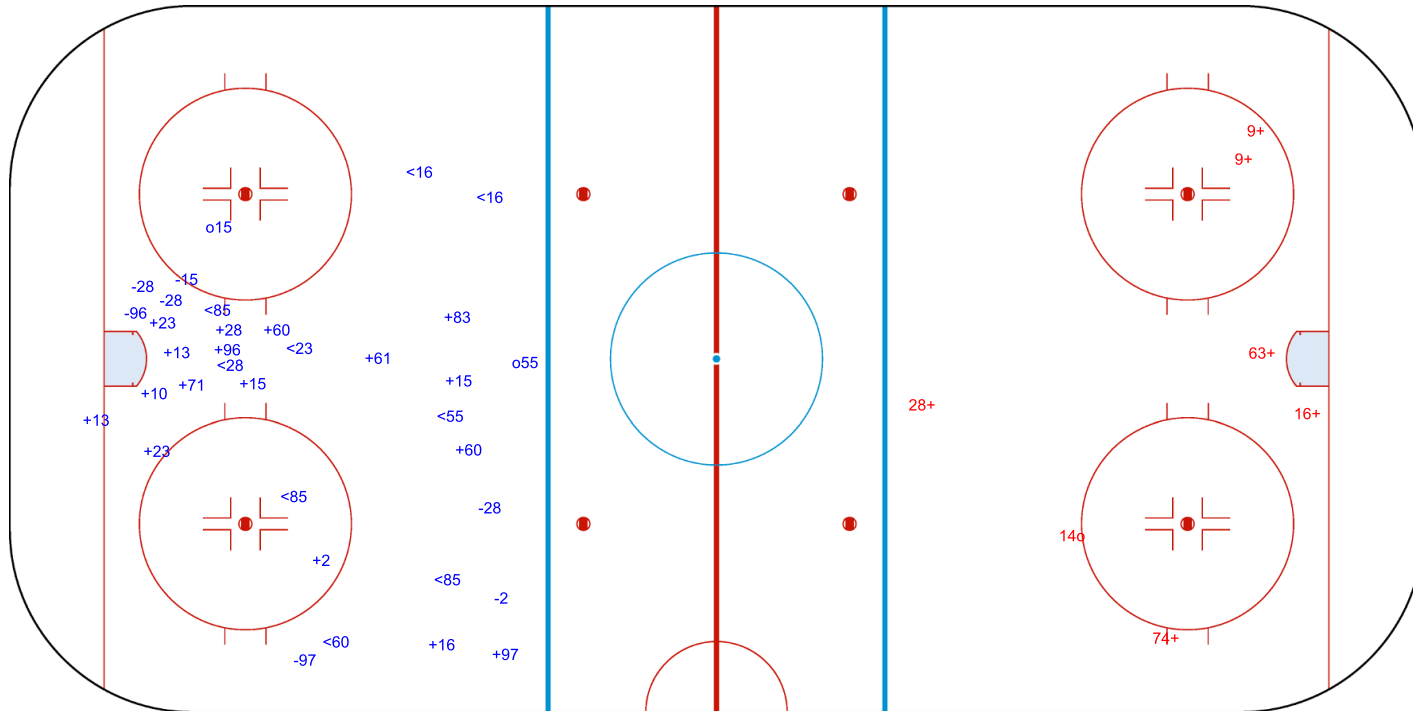

SHOT CHART
SUI - GBR

Shots by SUI
Goals (o): 2
SSG (+): 17
SSP (<): 9
SPG (-): 7

GK 33 of GBR

GBR Period: 1 SUI

Shots by GBR
Goals (o): 1
SSG (>): 0
SSP (>): 0
SPG (-): 0

GK 20 of SUI

2021

ICE HOCKEY
WORLD
CHAMPIONSHIP
LATVIA
Riga

OLYMPIC SPORTS CENTRE

TUE 1 JUN 2021

START TIME 12:15

ICE HOCKEY

IIHF ICE HOCKEY WORLD CHAMPIONSHIP

PRELIMINARY ROUND - GROUP A, GAME 51

INTERNATIONAL
ICE HOCKEY
FEDERATION

Shots by GBR