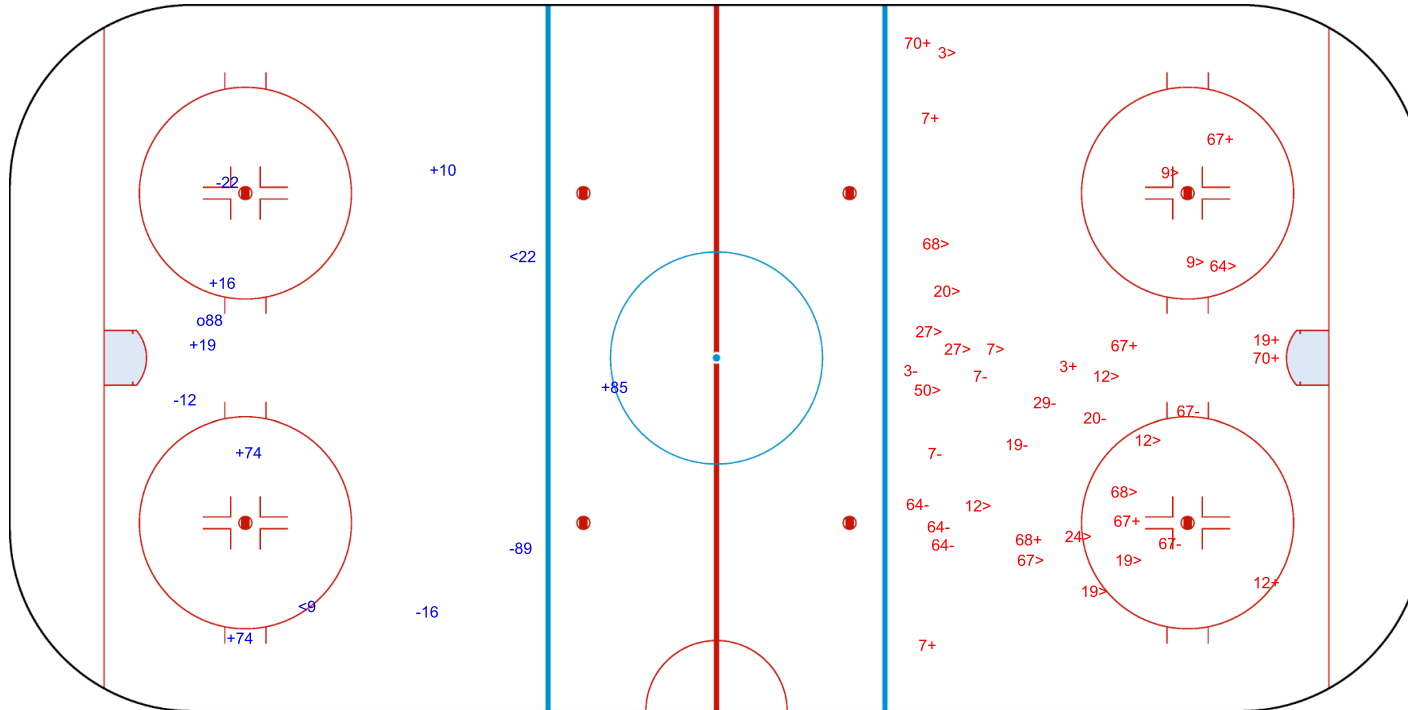

Shots by BLR

Goals (o): 1   SSG (+): 6
SSP (-): 2   SPG (-): 4

GK 39 of SWE

Period: 3

Shots by SWE

Goals (o): 0   SSG (+): 11
SSP (>): 18   SPG (-): 11

GK 31 of BLR

Legend:					
GK	Goalkeeper	SPG	Shots past goal	SSG	Shots saved by goalkeeper
				SSP	Shots saved by player