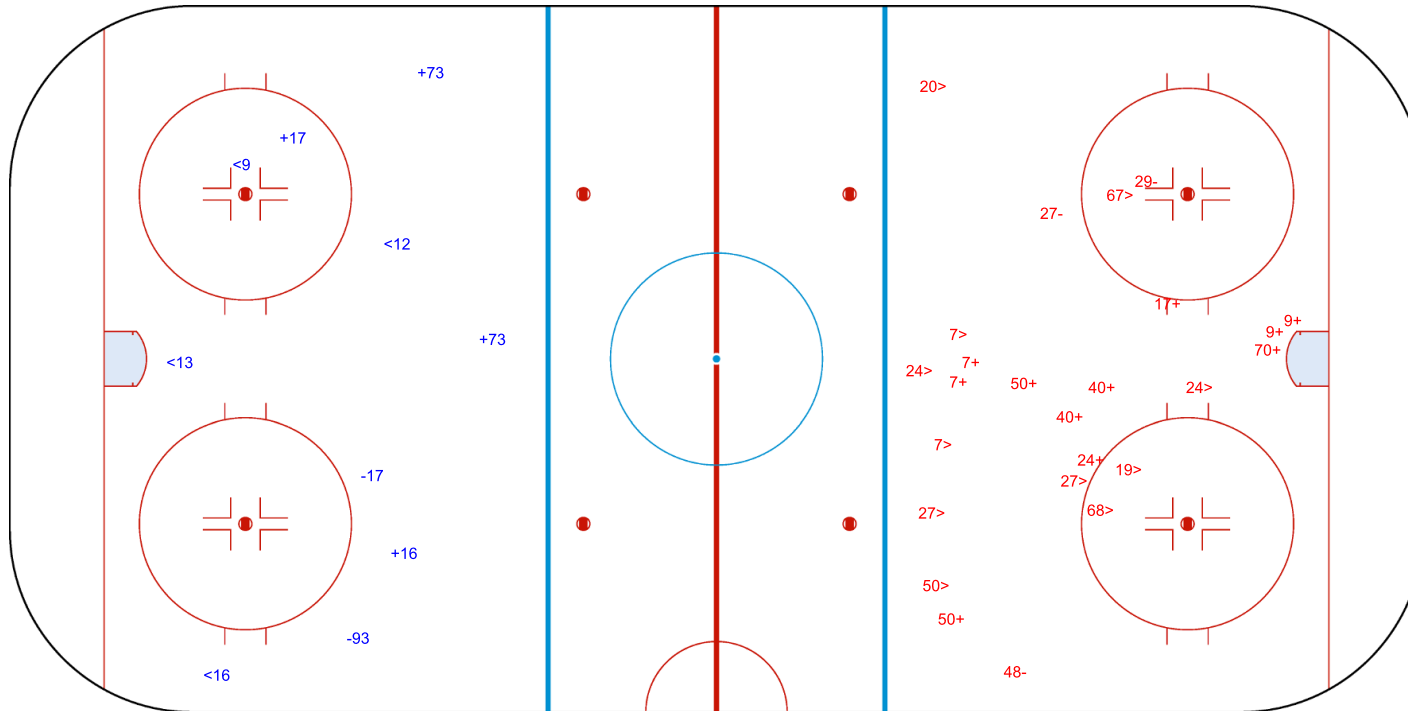

SHOT CHART
 SWE - BLR

Shots by BLR

Goals (o): 0 SSG (+): 4
 SSP (-): 4 SPG (-): 2

GK 39 of SWE

Period: 1

Shots by SWE

Goals (o): 0 SSG (+): 11
 SSP (>): 11 SPG (-): 3

GK 31 of BLR

Shots by SWE

Goals (o): 0 SSG (+): 10
 SSP (<): 10 SPG (-): 7

GK 31 of BLR

Period: 2

Shots by BLR

Goals (o): 0 SSG (+): 11
 SSP (>): 0 SPG (-): 5

GK 39 of SWE

Shots by BLR