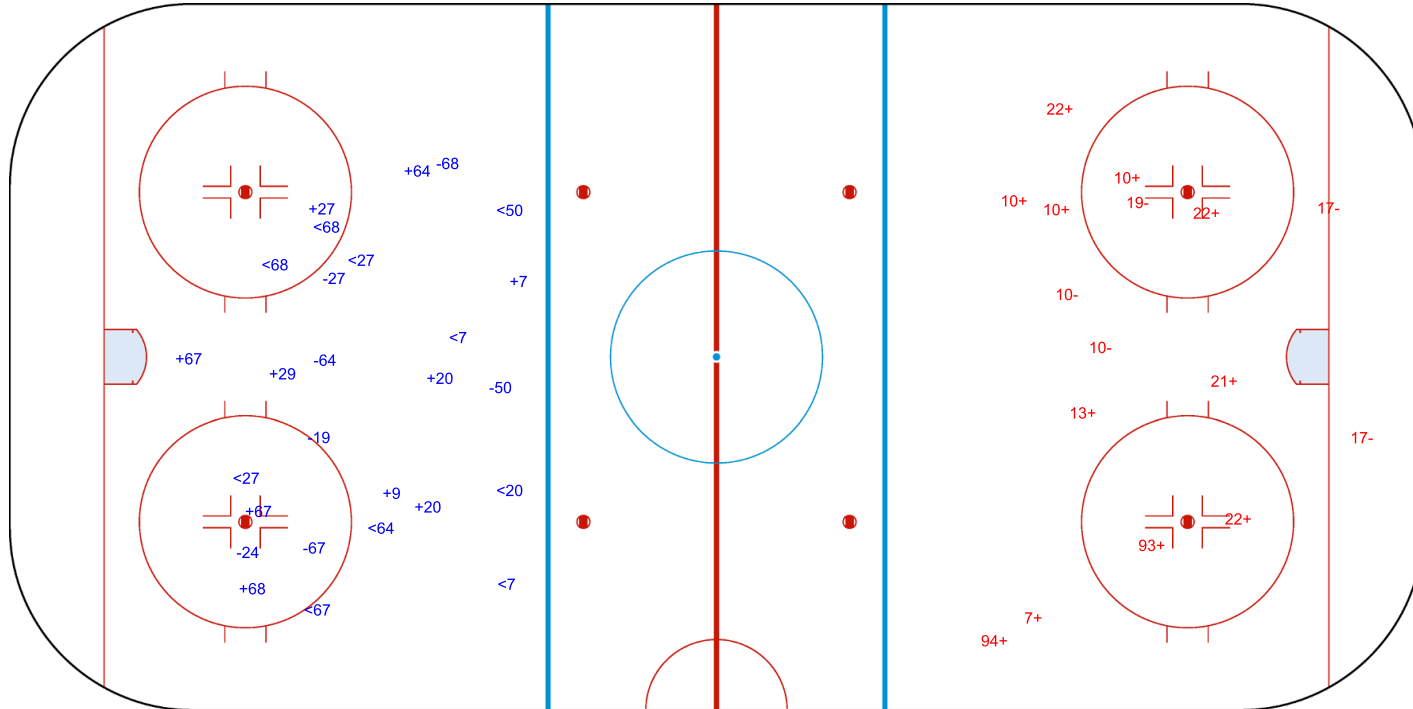

SHOT CHART
 SWE - BLR

Shots by BLR

Goals (o): 0 SSG (+): 4
 SSP (-): 4 SPG (-): 2

GK 39 of SWE

Period: 1

Shots by SWE

Goals (o): 0 SSG (+): 11
 SSP (>): 11 SPG (-): 3

GK 31 of BLR

Shots by SWE

Goals (o): 0 SSG (+): 10
 SSP (<): 10 SPG (-): 7

GK 31 of BLR

Period: 2

Shots by BLR

Goals (o): 0 SSG (+): 11
 SSP (>): 0 SPG (-): 5

GK 39 of SWE

Shots by BLR