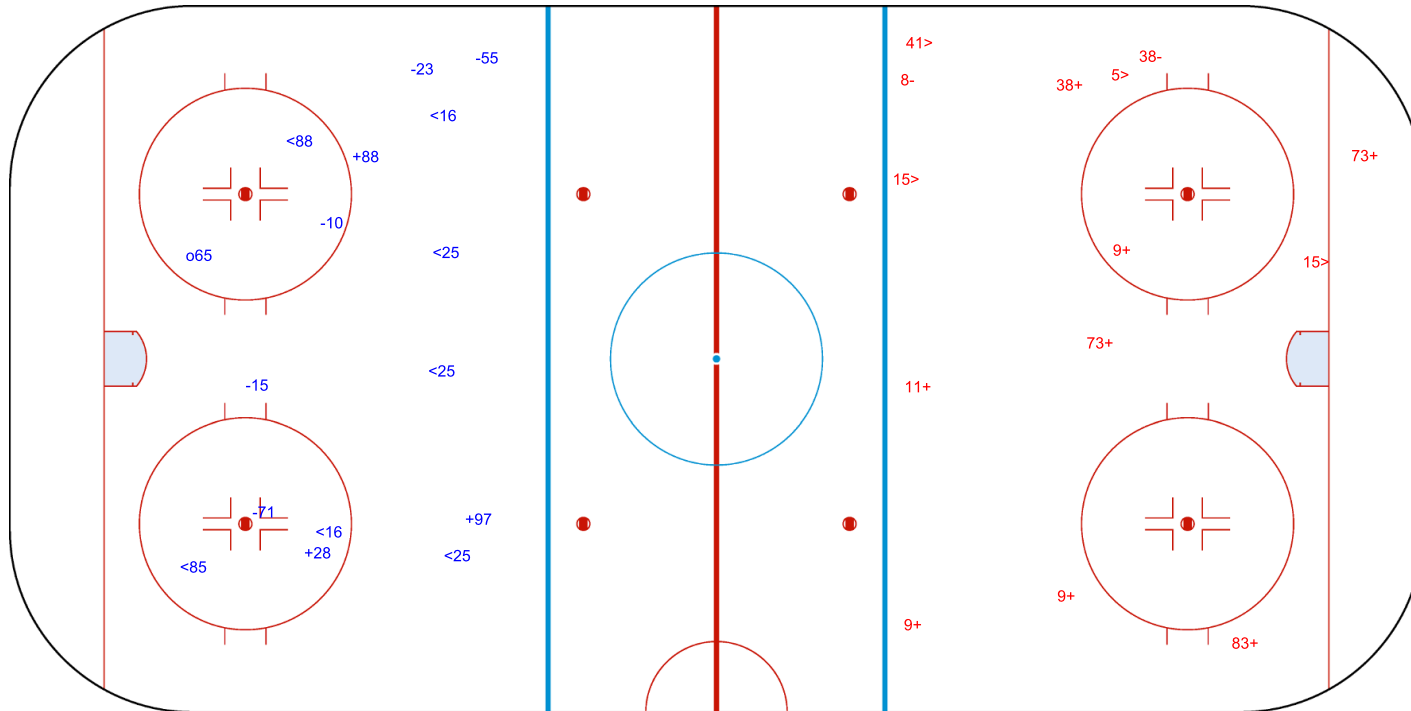

SHOT CHART
SUI - GER

Shots by SUI
Goals (o): 1
SSP (-): 7
SSG (+): 3
SPG (-): 5

GK 35 of GER

Period: 1

Shots by GER
Goals (o): 0
SSP (>): 4
SSG (+): 8
SPG (-): 2

GK 63 of SUI

Legend:	
GK	Goalkeeper
SPG	Shots past goal
SSG	Shots saved by goalkeeper
SSP	Shots saved by player