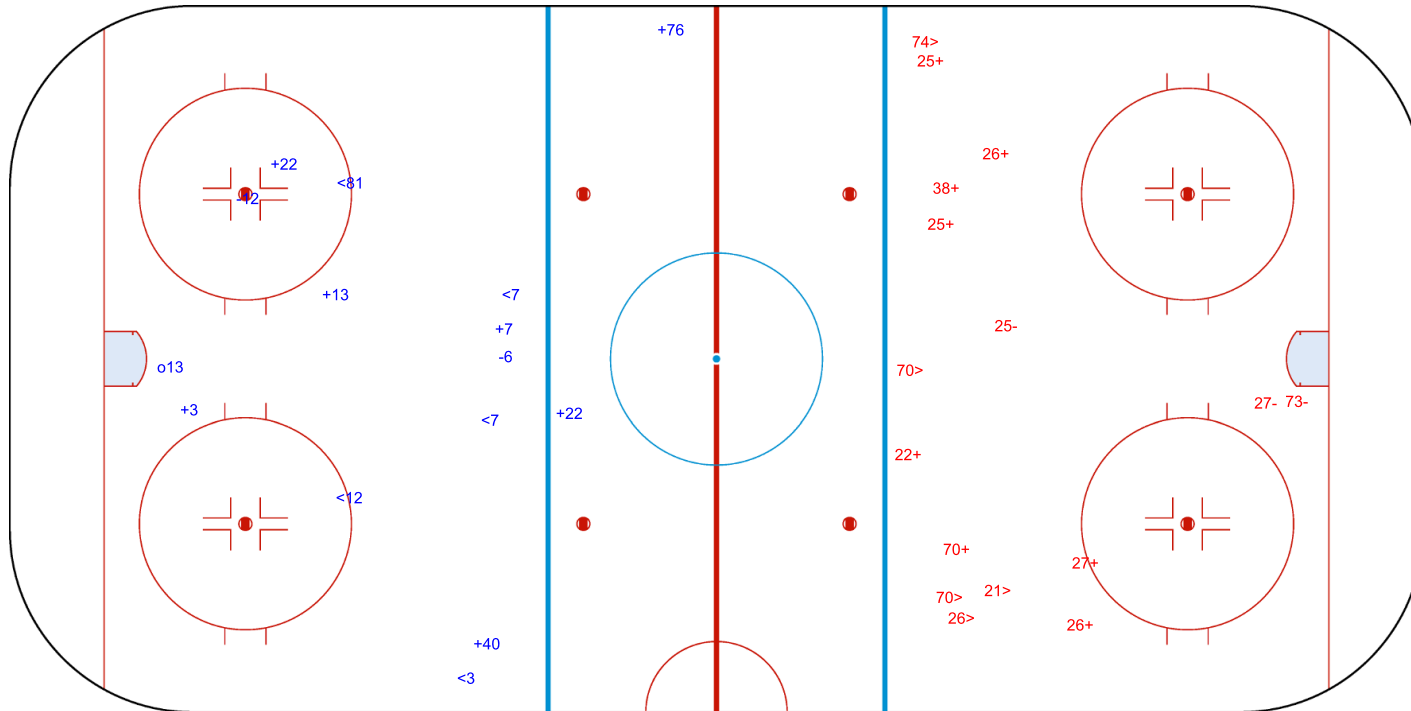

SHOT CHART
FIN - CAN

Shots by FIN
Goals (o): 1
SSP (-): 5
SSG (+): 7
SPG (-): 2

GK 35 of CAN

Period: 1

Shots by CAN
Goals (o): 0
SSP (>): 5
SSG (+): 8
SPG (-): 3

GK 45 of FIN

Legend:	
GK	Goalkeeper
SPG	Shots past goal
SSG	Shots saved by goalkeeper
SSP	Shots saved by player