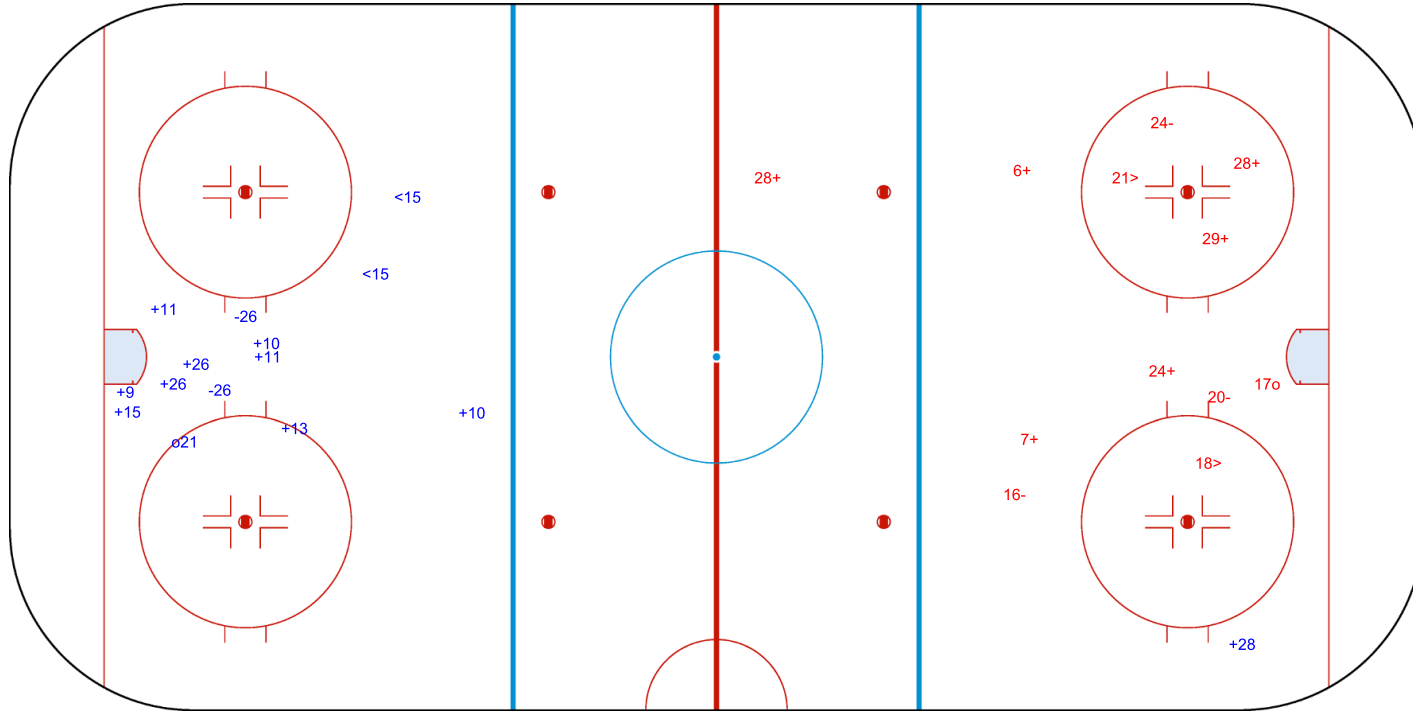

Shots by SUI
Goals (o): 1
SSP (<): 2

SSG (+): 10
SPG (-): 2

GK 1 of SWE

SWE → 3rd Period ← SUI

Shots by SWE
Goals (o): 1
SSP (>): 2

SSG (+): 6
SPG (-): 3

GK 1 of SUI

Legend:					
GK	Goalkeeper	SPG	Shots past goal	SSG	Shots saved by goalkeeper
				SSP	Shots saved by player