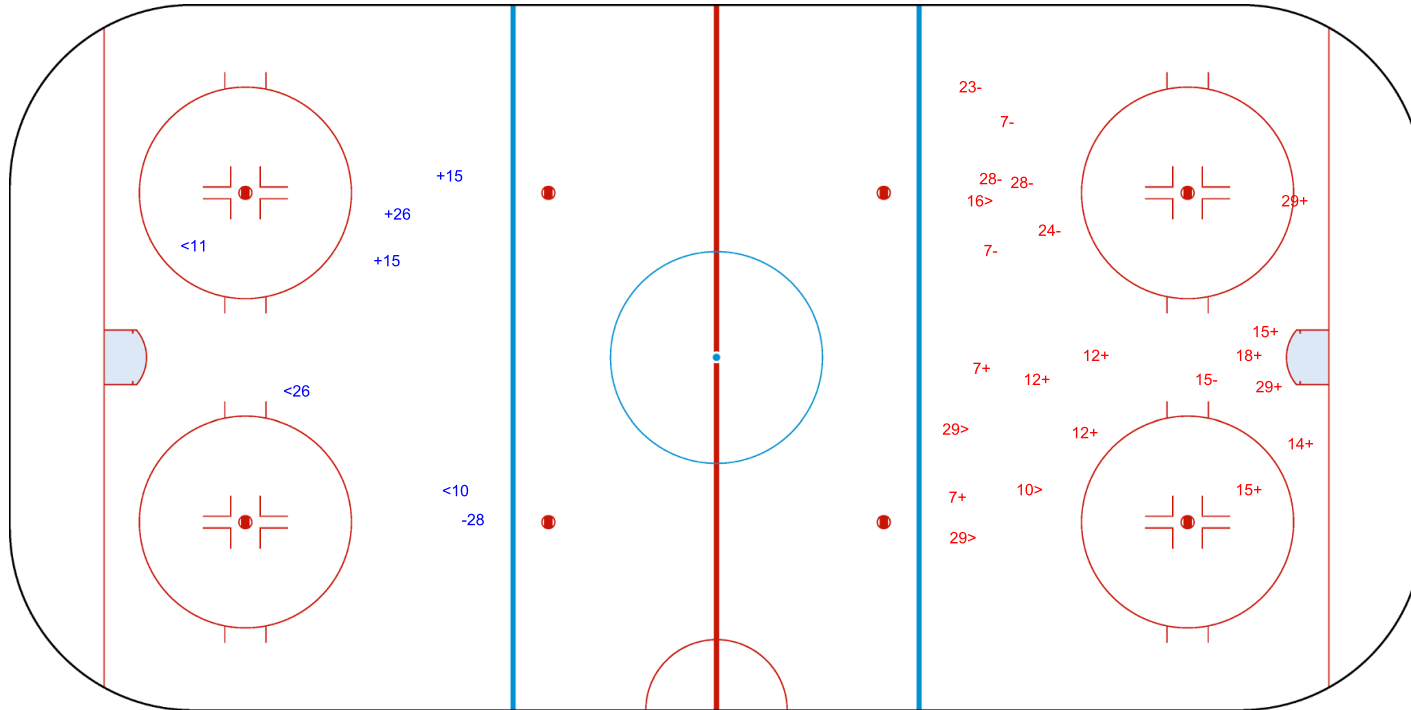

SHOT CHART
SWE - SUI

Shots by SUI
Goals (o): 0
SSP (<): 3
SSG (+): 3
SPG (-): 1

GK 1 of SWE

1st Period

Shots by SWE
Goals (o): 0
SSP (>): 4
SSG (+): 11
SPG (-): 7

GK 1 of SUI

Shots by SWE

Goals (o): 3 SSG (+): 8
SSP (<): 5 SPG (-): 3