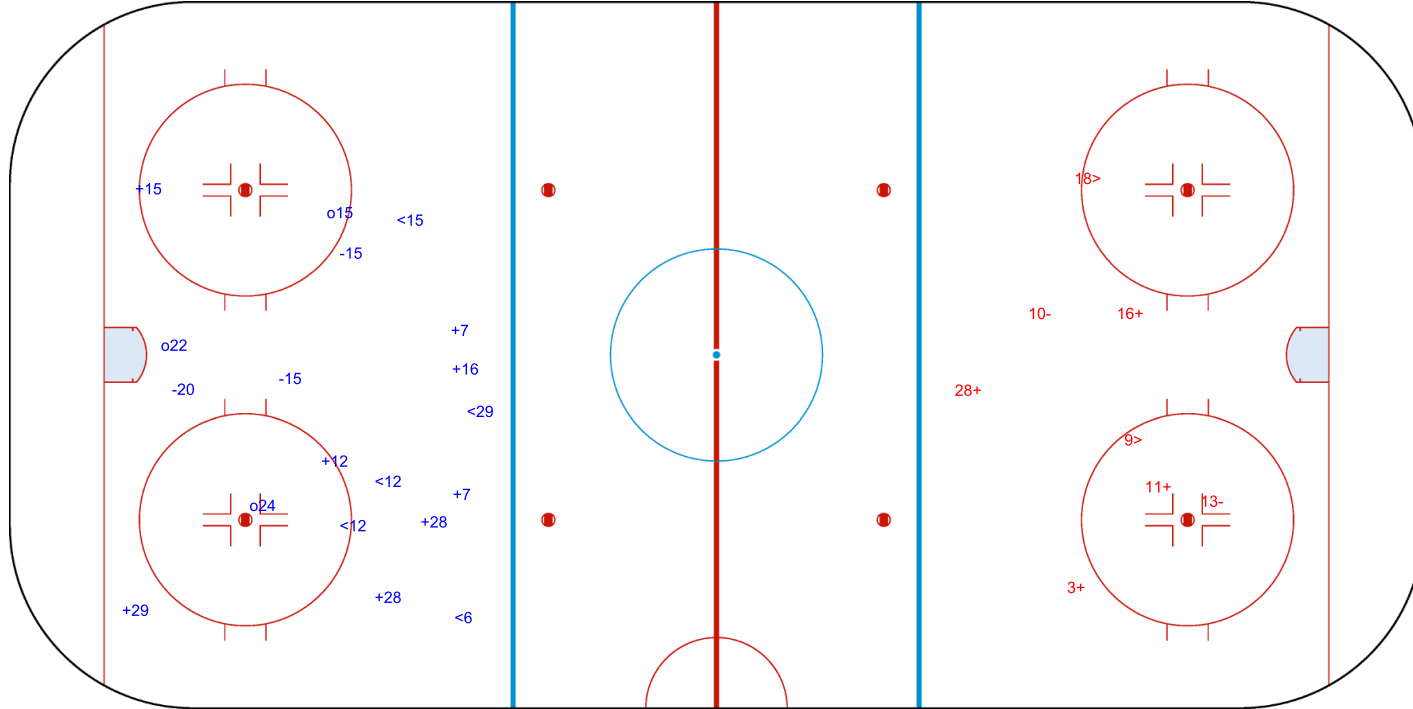

GK 1 of SUI

2nd Period

Shots by SUI

Goals (o): 0 SSG (+): 4
SSP (>): 2 SPG (-): 2

GK 1 of SWE

Shots by SUI
Goals (o): 1
SSP (<): 2

SSG (+): 10
SPG (-): 2

GK 1 of SWE