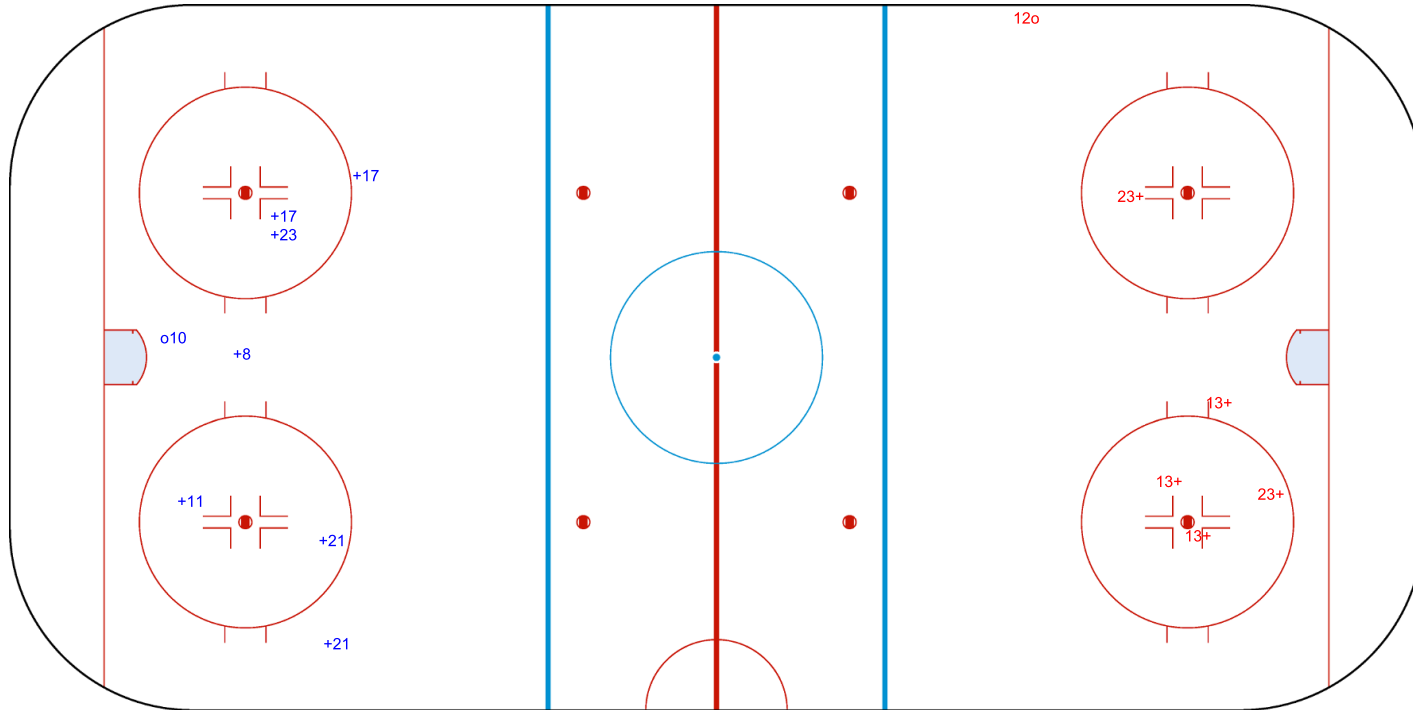

SHOT CHART  
 LUX - RSA

Shots by RSA  
 Goals (o): 1  
 SSP (<): 0

SSG (+): 7  
 SPG (-): 0

GK 1 of LUX

Period: 2

Shots by LUX  
 Goals (o): 1  
 SSP (>): 0

SSG (+): 5  
 SPG (-): 0

GK 1 of RSA

Legend:		
<b>GK</b>	Goalkeeper	
<b>SPG</b>	Shots past goal	
<b>SSG</b>	Shots saved by goalkeeper	
<b>SSP</b>	Shots saved by player	