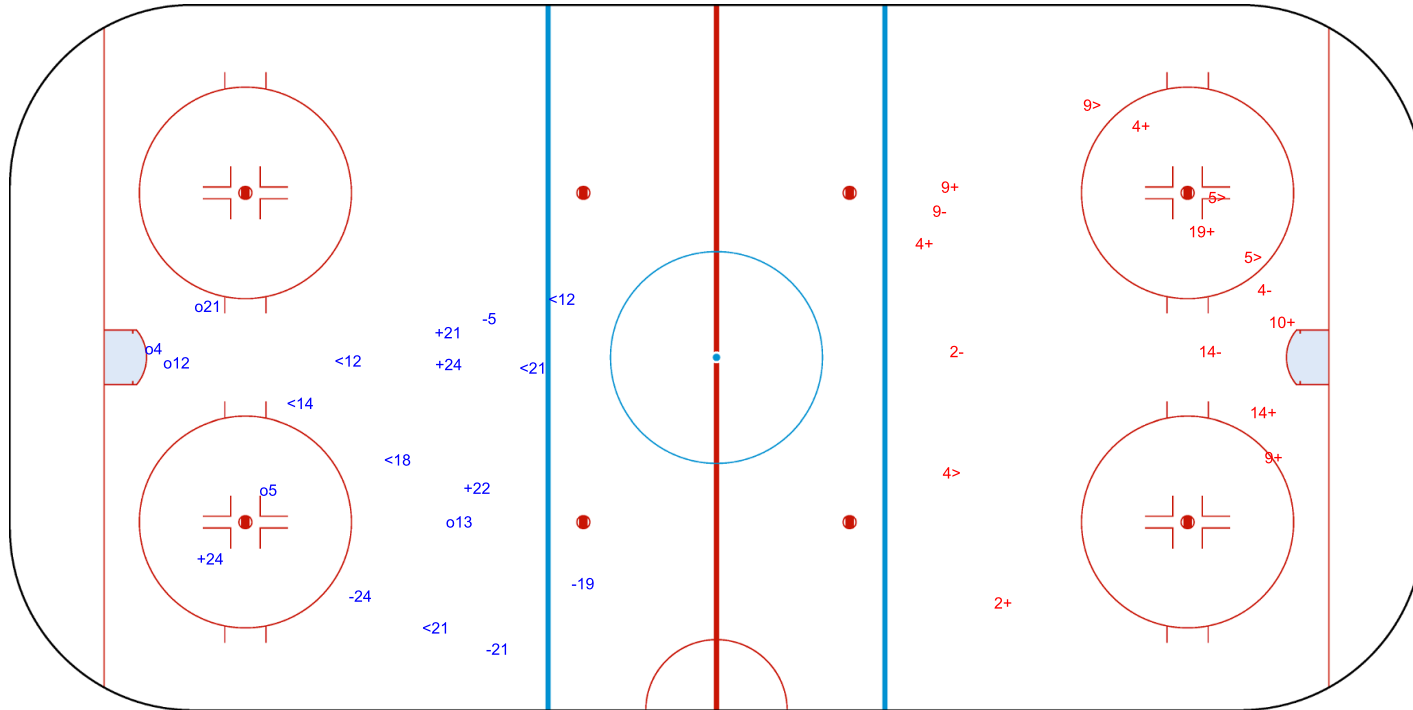

SHOT CHART

NZL - ISL

Period: 2

Shots by ISL
 Goals (o): 5 SSG (+): 4
 SSP (-): 6 SPG (-): 4

Shots by NZL
 Goals (o): 0 SSG (+): 8
 SSP (>): 4 SPG (-): 4

o4 o21
 o13
 o5

GK 20 of NZL

GK 20 of ISL