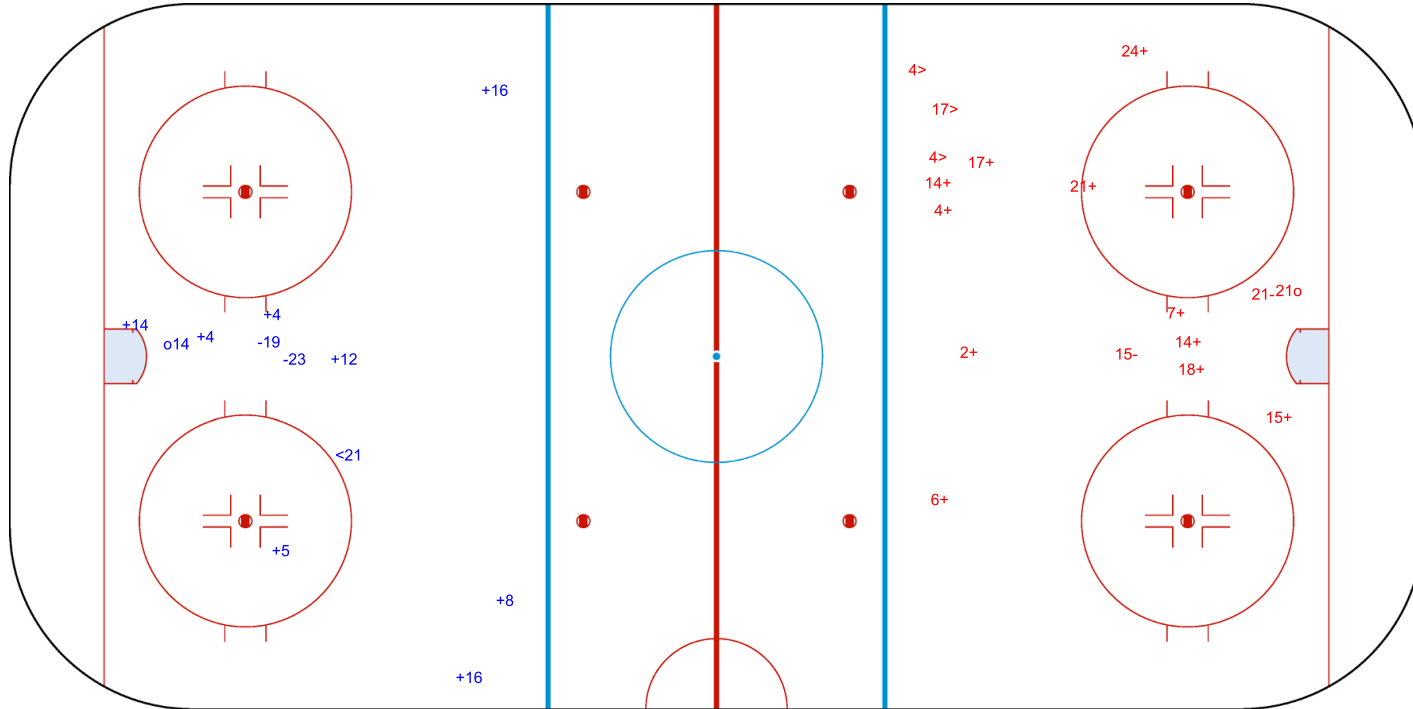

SHOT CHART

ISL - TUR

Period: 2

Shots by ISL  
 Goals (o): 1      SSG (+): 8  
 SSP (-): 1      SPG (-): 2

Shots by TUR  
 Goals (o): 1      SSG (+): 11  
 SSP (>): 3      SPG (-): 2

GK 1 of TUR

GK 20 of ISL

Legend:	
<b>GK</b>	Goalkeeper
<b>SPG</b>	Shots past goal
<b>SSG</b>	Shots saved by goalkeeper
<b>SSP</b>	Shots saved by player