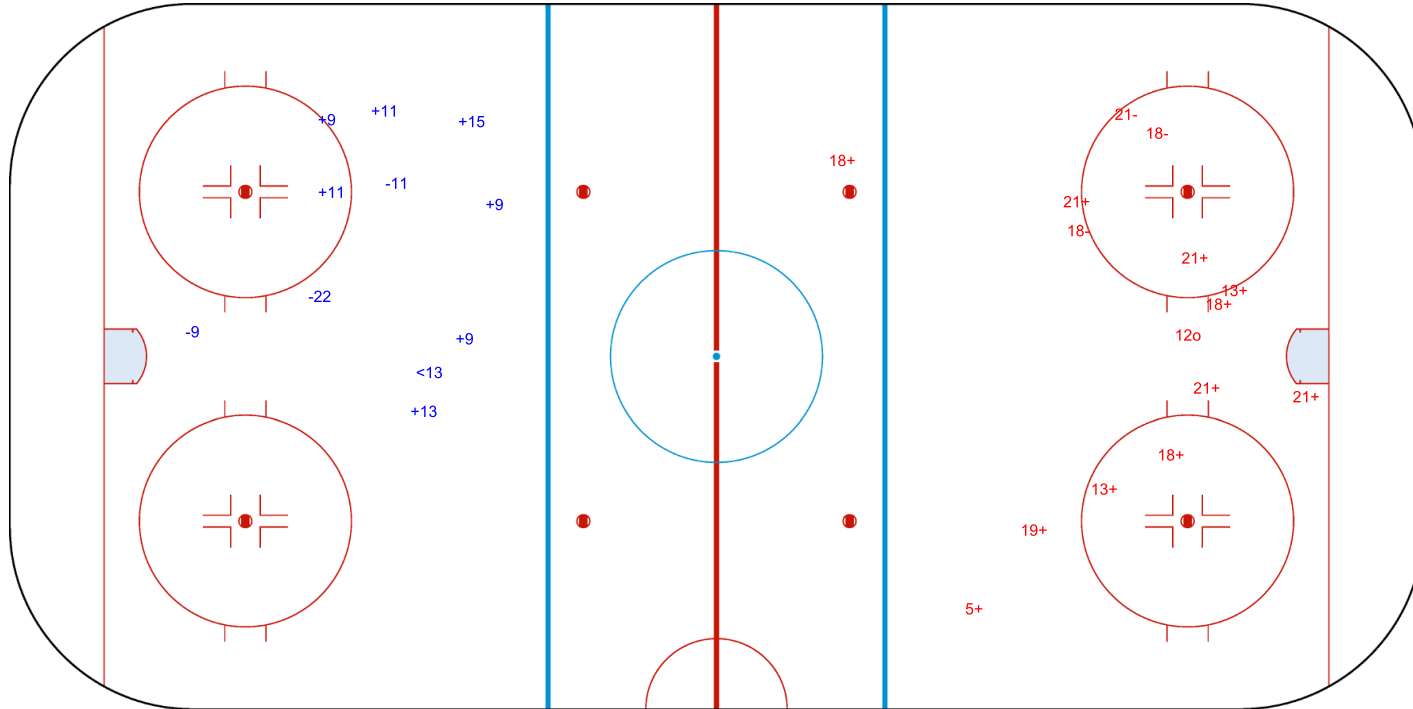

SHOT CHART

ISL - ISR

Period: 1

Shots by ISR
 Goals (o): 0
 SSP (-): 1
 SSG (+): 7
 SPG (-): 3

Shots by ISL
 Goals (o): 1
 SSP (>): 0
 SSG (+): 11
 SPG (-): 3

GK 1 of ISL

GK 1 of ISR

Legend:	GK Goalkeeper	SPG Shots past goal	SSG Shots saved by goalkeeper	SSP Shots saved by player
----------------	----------------------	----------------------------	--------------------------------------	----------------------------------