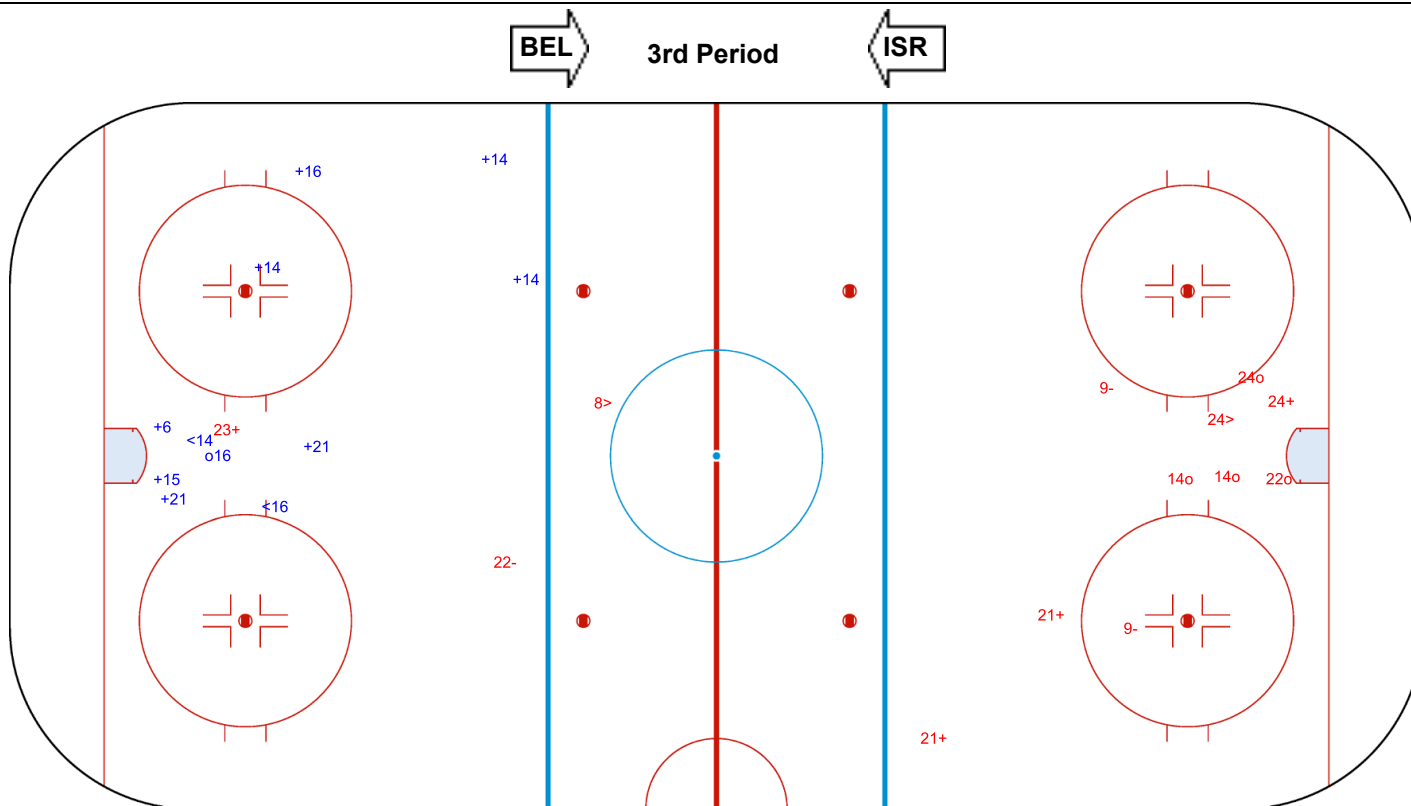

GK 1 of ISR

ISR → 2nd Period ← BEL

Shots by ISR

Goals (o): 1 SSG (+): 10
SSP (>): 3 SPG (-): 1

GK 1 of BEL

Shots by ISR
Goals (o): 1
SSP (<): 2
SSG (+): 8
SPG (-): 0

GK 1 of BEL

Shots by BEL
Goals (o): 4
SSP (>): 2
SSG (+): 4
SPG (-): 3