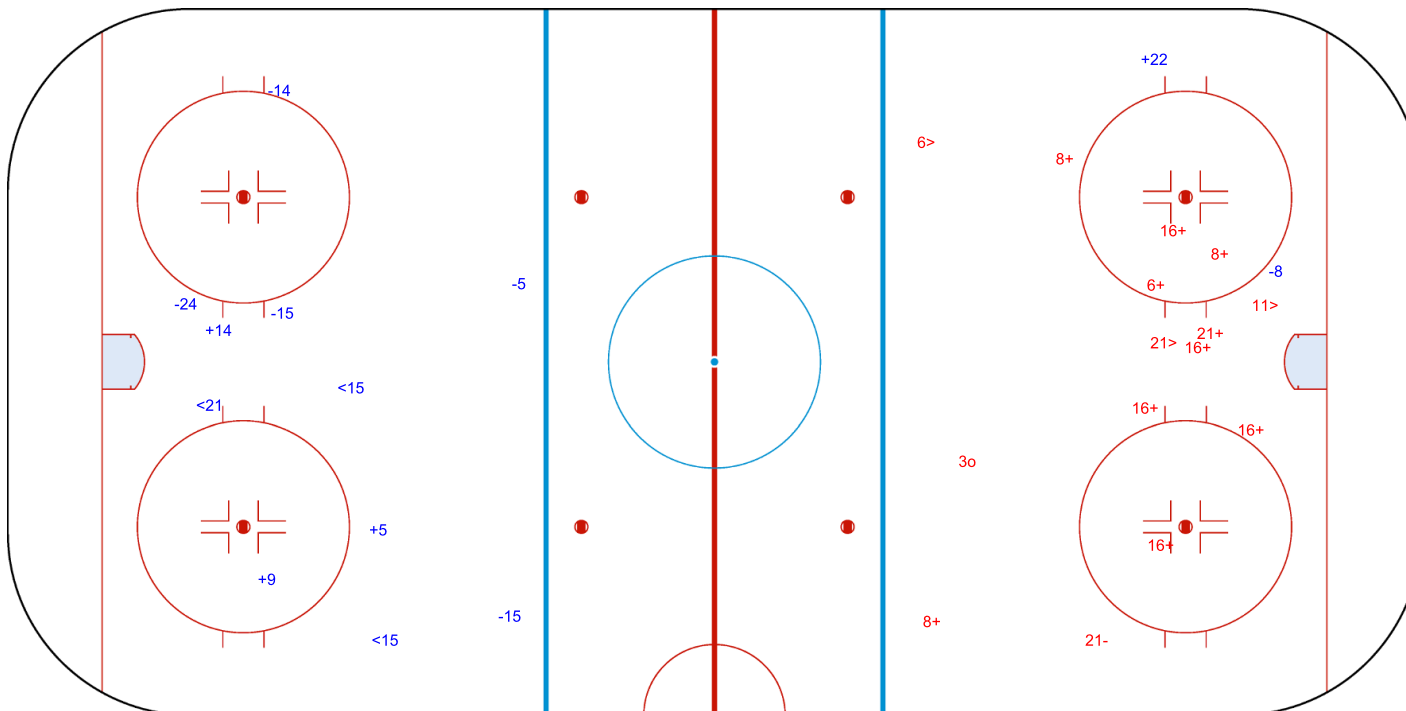

SHOT CHART
BEL - ISR

Shots by ISR
Goals (o): 0
SSP (<): 2
SSG (+): 11
SPG (-): 0

GK 1 of BEL

1st Period

Shots by BEL
Goals (o): 0
SSP (>): 0
SSG (+): 4
SPG (-): 2

GK 1 of ISR

Shots by BEL

Goals (o): 0 SSG (+): 4
SSP (<): 3 SPG (-): 6

GK 1 of ISR

ISR → 2nd Period ← BEL

Shots by ISR

Goals (o): 1 SSG (+): 10
SSP (>): 3 SPG (-): 1

GK 1 of BEL

Shots by ISR
Goals (o): 1
SSP (<): 2
SSG (+): 8
SPG (-): 0

GK 1 of BEL

Shots by BEL
Goals (o): 4
SSP (>): 2
SSG (+): 4
SPG (-): 3