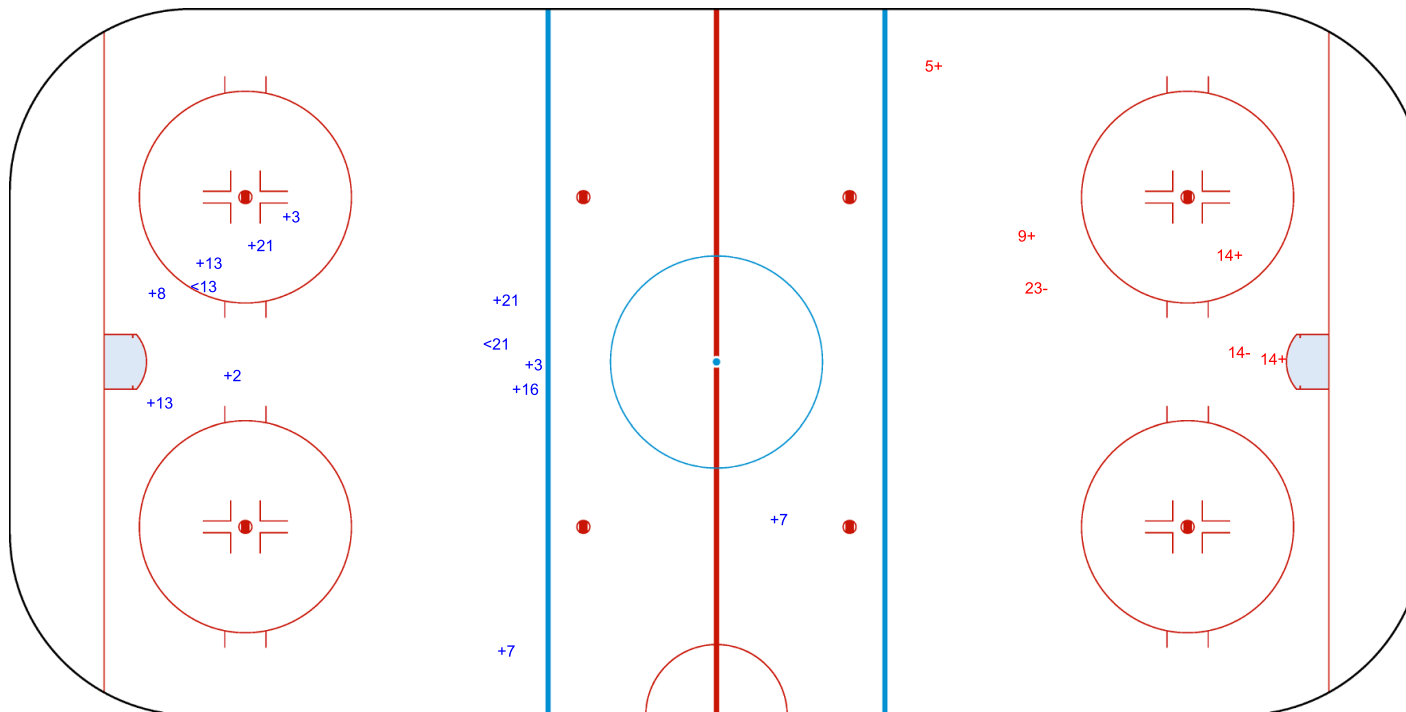

SHOT CHART
BEL - ISR

Shots by ISR
Goals (o): 0
SSP (<): 2
SSG (+): 11
SPG (-): 0

GK 1 of BEL

1st Period

Shots by BEL
Goals (o): 0
SSP (>): 0
SSG (+): 4
SPG (-): 2

GK 1 of ISR

Shots by BEL

Goals (o): 0 SSG (+): 4
SSP (<): 3 SPG (-): 6

GK 1 of ISR

ISR → 2nd Period ← BEL

Shots by ISR

Goals (o): 1 SSG (+): 10
SSP (>): 3 SPG (-): 1

GK 1 of BEL

Shots by ISR
Goals (o): 1
SSP (<): 2
SSG (+): 8
SPG (-): 0

GK 1 of BEL

Shots by BEL
Goals (o): 4
SSP (>): 2
SSG (+): 4
SPG (-): 3