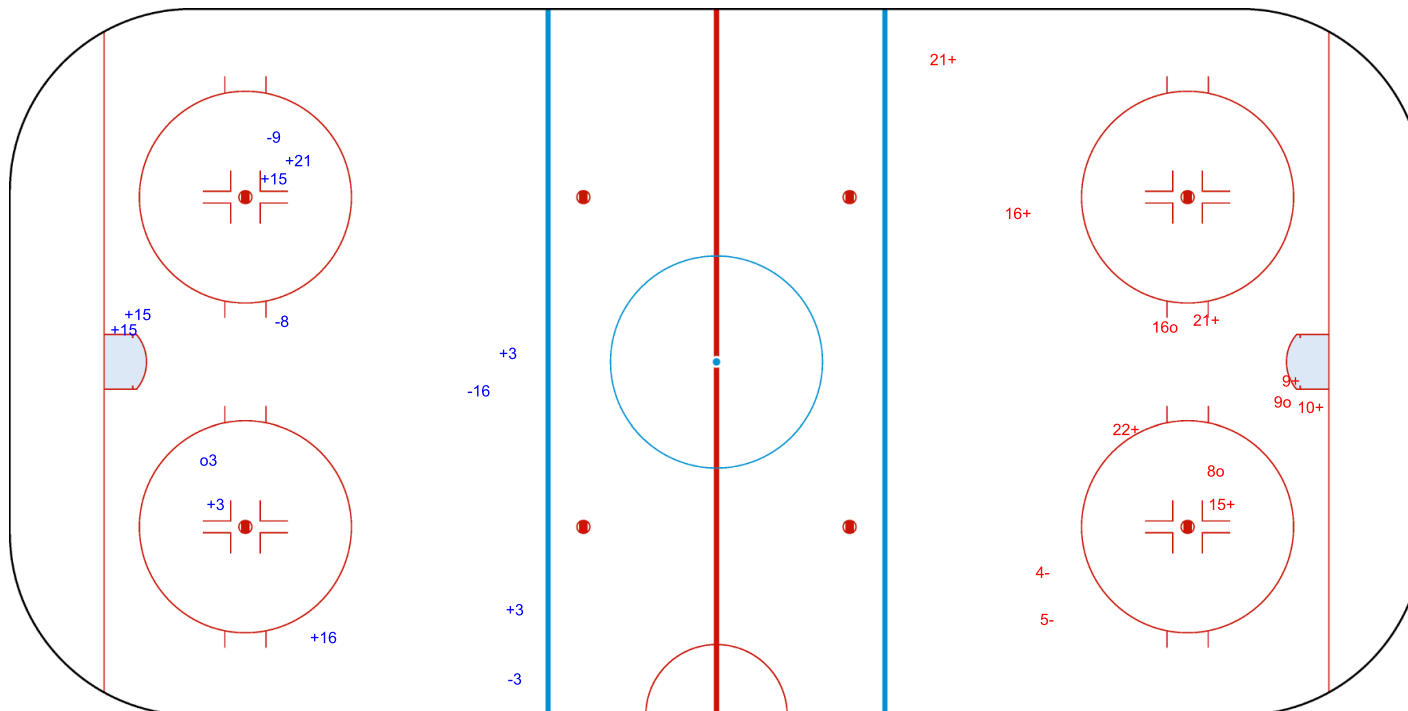

Shots by ISR
Goals (o): 1
SSP (<): 0
SSG (+): 8
SPG (-): 4

GK 25 of TPE

TPE → 3rd Period ← ISR

Shots by TPE
Goals (o): 3
SSP (>): 0
SSG (+): 7
SPG (-): 2

GK 1 of ISR

ENG

Legend:	
ENG	Empty net goal
GK	Goalkeeper
SPG	Shots past goal
SSG	Shots saved by goalkeeper
SSP	Shots saved by player