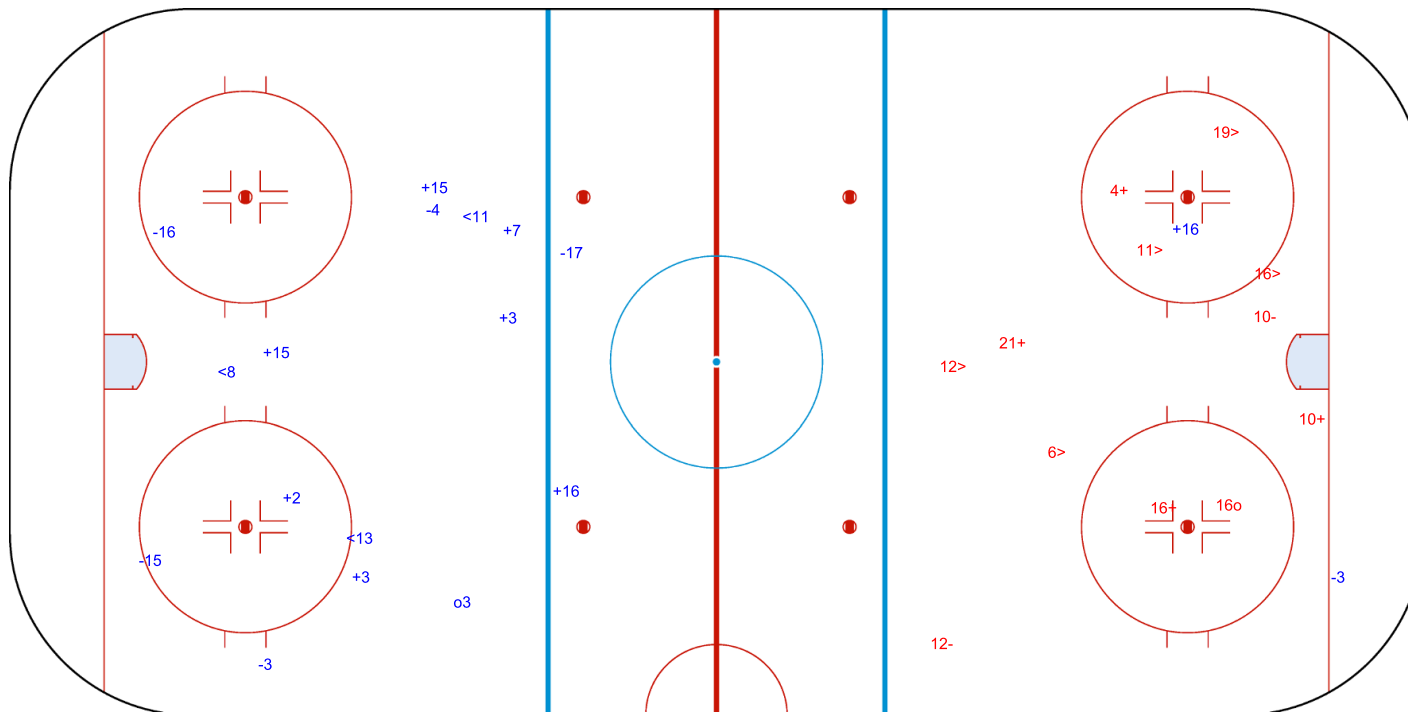

SHOT CHART
ISR - TPE

Shots by ISR
Goals (o): 1
SSP (<): 3
SSG (+): 8
SPG (-): 6

GK 25 of TPE

TPE → 1st Period ← ISR

Shots by TPE
Goals (o): 1
SSP (>): 5
SSG (+): 4
SPG (-): 2

GK 1 of ISR

Shots by TPE

Goals (o): 1 SSG (+): 4

SSP (<): 3 SPG (-): 8

GK 1 of ISR

2nd Period

Shots by ISR

Goals (o): 0 SSG (+): 5

SSP (>): 3 SPG (-): 8

GK 25 of TPE

Shots by ISR
Goals (o): 1
SSP (<): 0
SSG (+): 8
SPG (-): 4