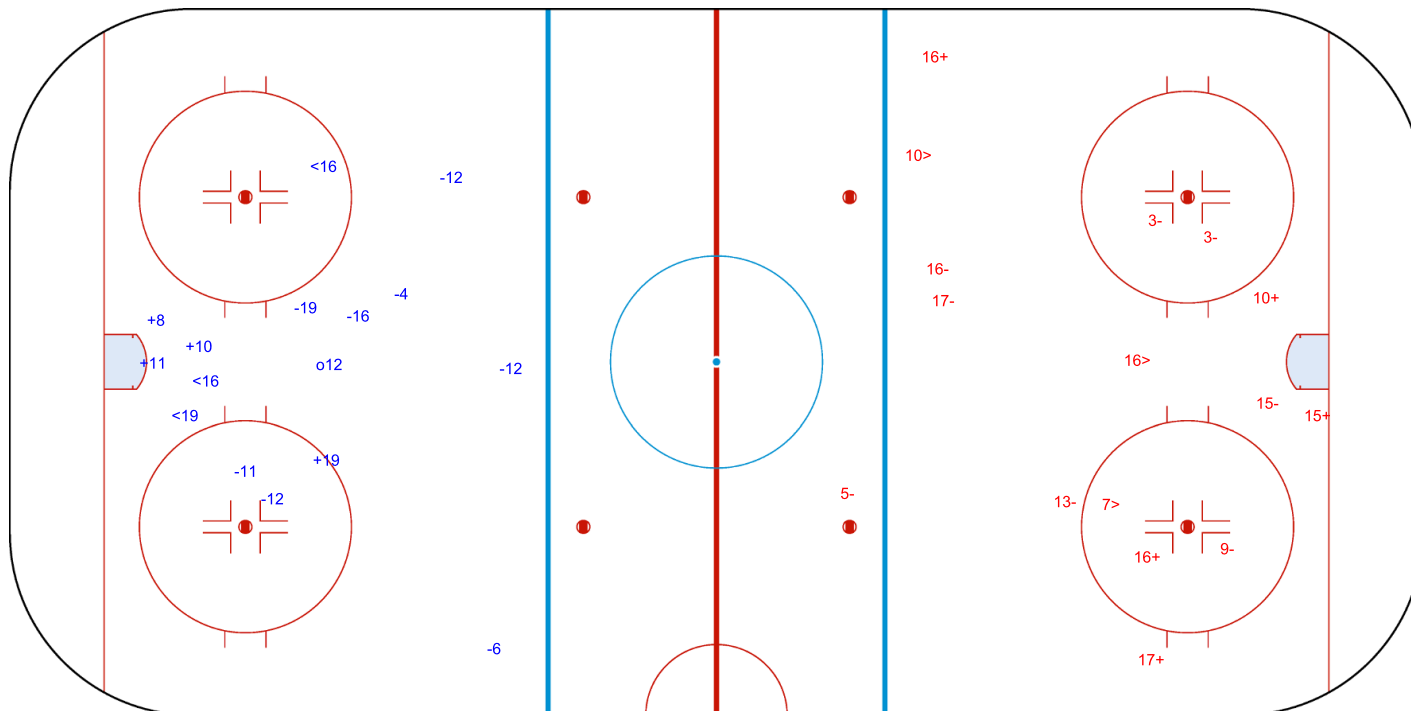

SHOT CHART
ISR - TPE

Shots by ISR
Goals (o): 1
SSP (<): 3
SSG (+): 8
SPG (-): 6

GK 25 of TPE

TPE → 1st Period ← ISR

Shots by TPE
Goals (o): 1
SSP (>): 5
SSG (+): 4
SPG (-): 2

GK 1 of ISR

Shots by TPE

Goals (o): 1 SSG (+): 4

SSP (<): 3 SPG (-): 8

GK 1 of ISR

2nd Period

Shots by ISR

Goals (o): 0 SSG (+): 5

SSP (>): 3 SPG (-): 8

GK 25 of TPE

Shots by ISR
Goals (o): 1
SSP (<): 0
SSG (+): 8
SPG (-): 4