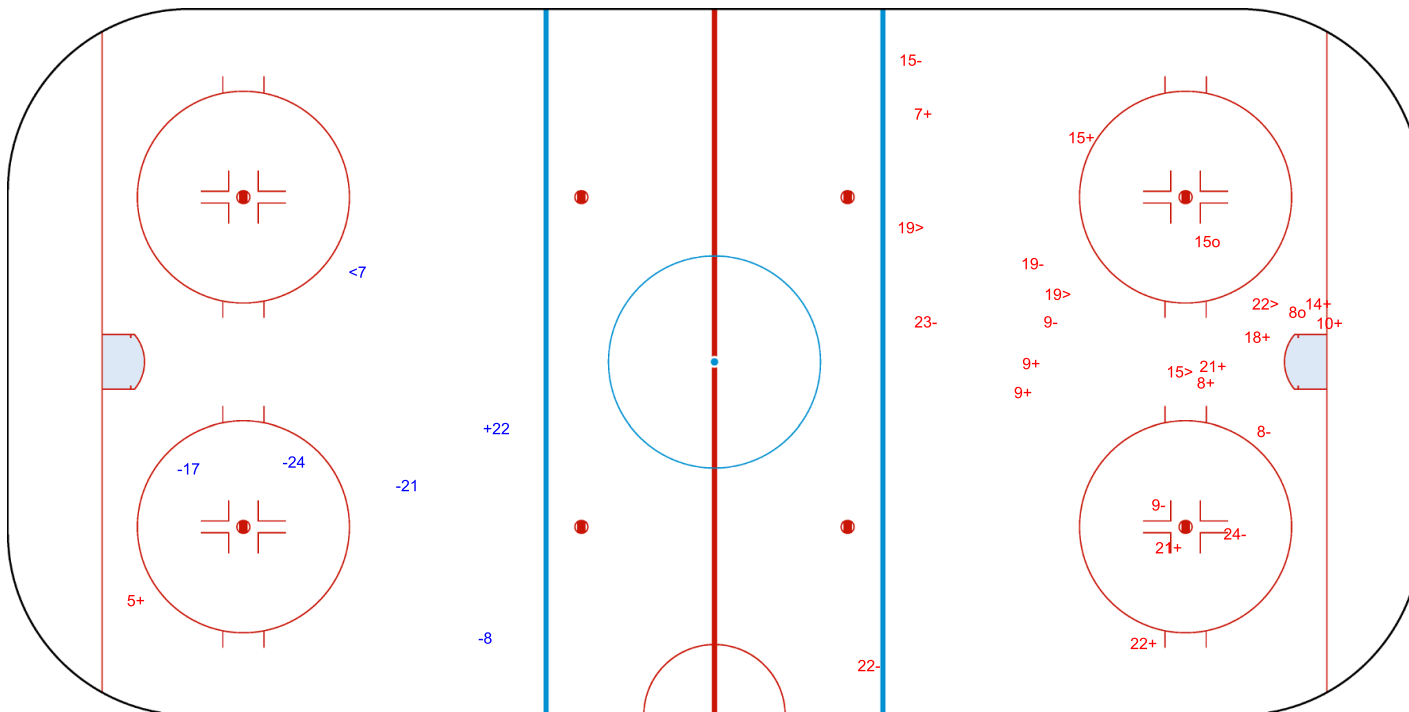

SHOT CHART
BEL - TUR

Shots by TUR
Goals (o): 0
SSP (<): 1
SSG (+): 1
SPG (-): 4

GK 1 of BEL

BEL → 1st Period ← TUR

Shots by BEL
Goals (o): 2
SSP (>): 4
SSG (+): 12
SPG (-): 8

GK 25 of TUR

Shots by BEL
Goals (o): 2 SSG (+): 11
SSP (<): 2 SPG (-): 11

TUR → 2nd Period ← BEL

Shots by TUR
Goals (o): 0 SSG (+): 7
SSP (>): 0 SPG (-): 3

Shots by TUR

Goals (o): 0 SSG (+): 11
SSP (-): 3 SPG (-): 1

GK 1 of BEL

BEL → 3rd Period ← TUR

Shots by BEL

Goals (o): 1 SSG (+): 14
SSP (>): 3 SPG (-): 5