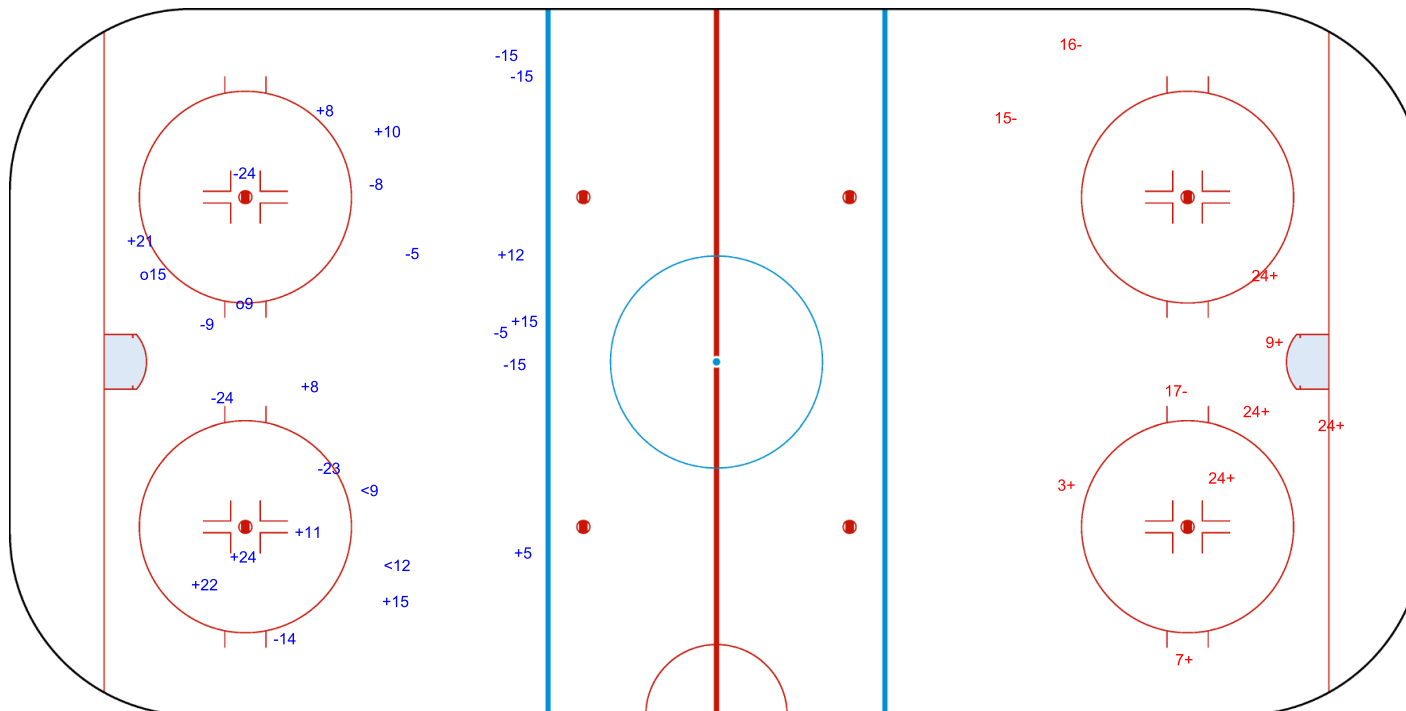

SHOT CHART
BEL - TUR

Shots by TUR
Goals (o): 0
SSP (<): 1
SSG (+): 1
SPG (-): 4

GK 1 of BEL

BEL → 1st Period ← TUR

Shots by BEL
Goals (o): 2
SSP (>): 4
SSG (+): 12
SPG (-): 8

GK 25 of TUR

Shots by BEL
Goals (o): 2 SSG (+): 11
SSP (<): 2 SPG (-): 11

TUR → 2nd Period ← BEL

Shots by TUR
Goals (o): 0 SSG (+): 7
SSP (>): 0 SPG (-): 3

Shots by TUR

Goals (o): 0 SSG (+): 11
SSP (-): 3 SPG (-): 1

GK 1 of BEL

BEL → 3rd Period ← TUR

Shots by BEL

Goals (o): 1 SSG (+): 14
SSP (>): 3 SPG (-): 5