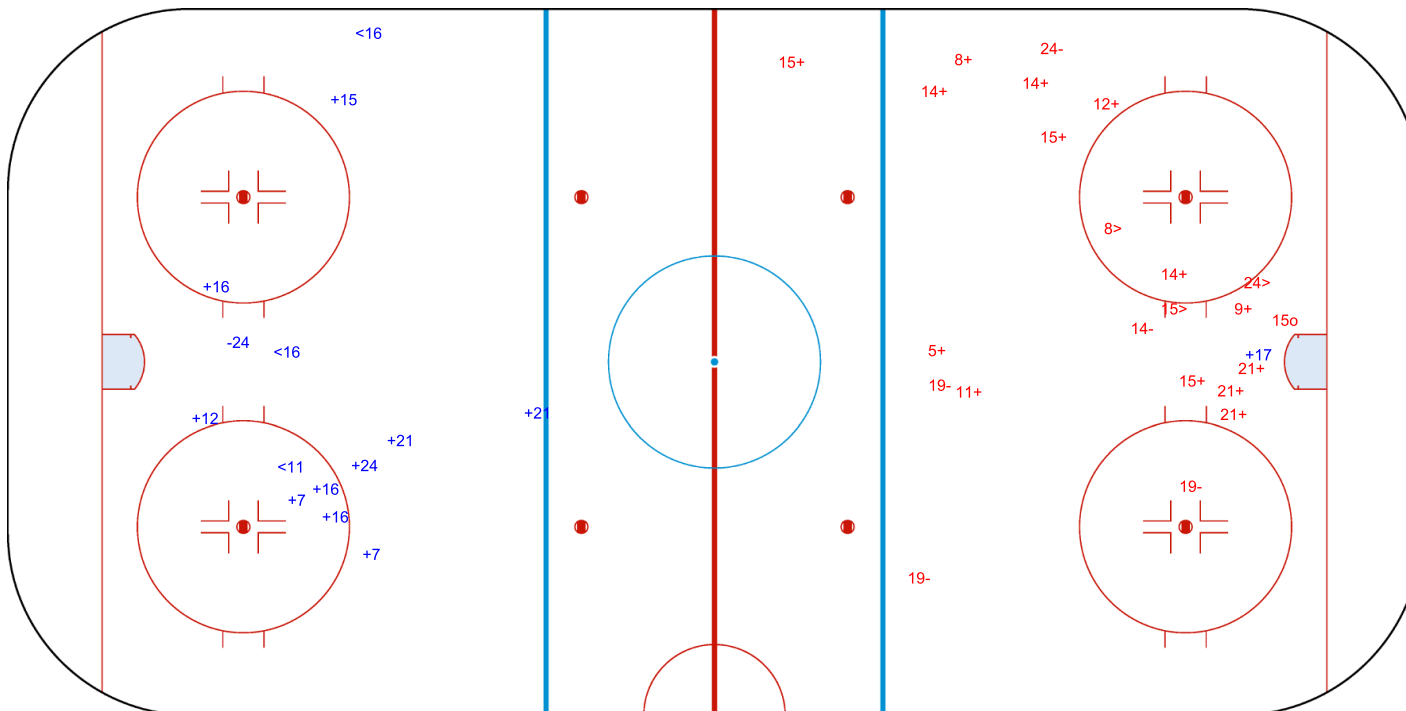

TUR → 2nd Period ← BEL

Shots by TUR
Goals (o): 0 SSG (+): 7
SSP (>): 0 SPG (-): 3

Shots by TUR

Goals (o): 0 SSG (+): 11
SSP (-): 3 SPG (-): 1

GK 1 of BEL

BEL → 3rd Period ← TUR

Shots by BEL

Goals (o): 1 SSG (+): 14
SSP (>): 3 SPG (-): 5