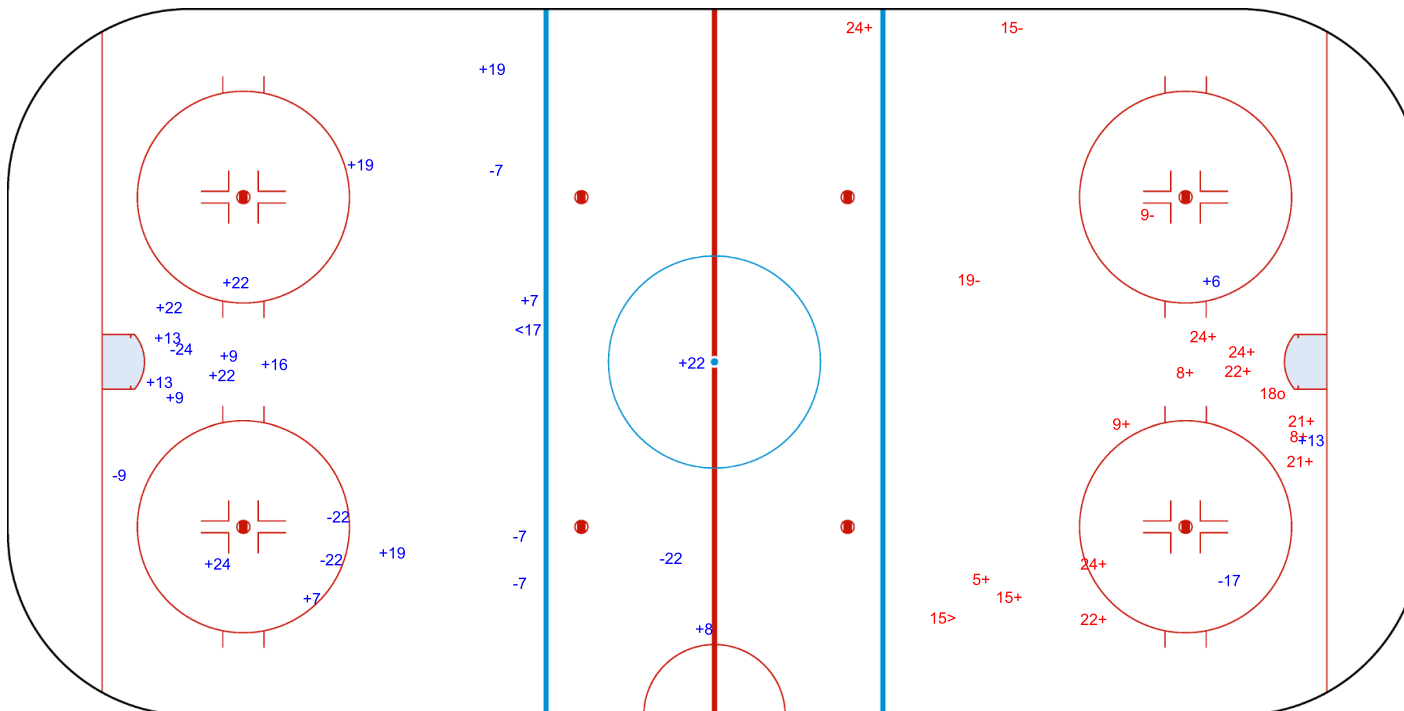

Shots by ISL

Goals (o): 0   SSG (+): 18
SSP (<): 1   SPG (-): 9

GK 1 of BEL

3rd Period

Shots by BEL

Goals (o): 1   SSG (+): 13
SSP (>): 1   SPG (-): 3

GK 20 of ISL

Legend:	
GK	Goalkeeper
SPG	Shots past goal
SSG	Shots saved by goalkeeper
SSP	Shots saved by player