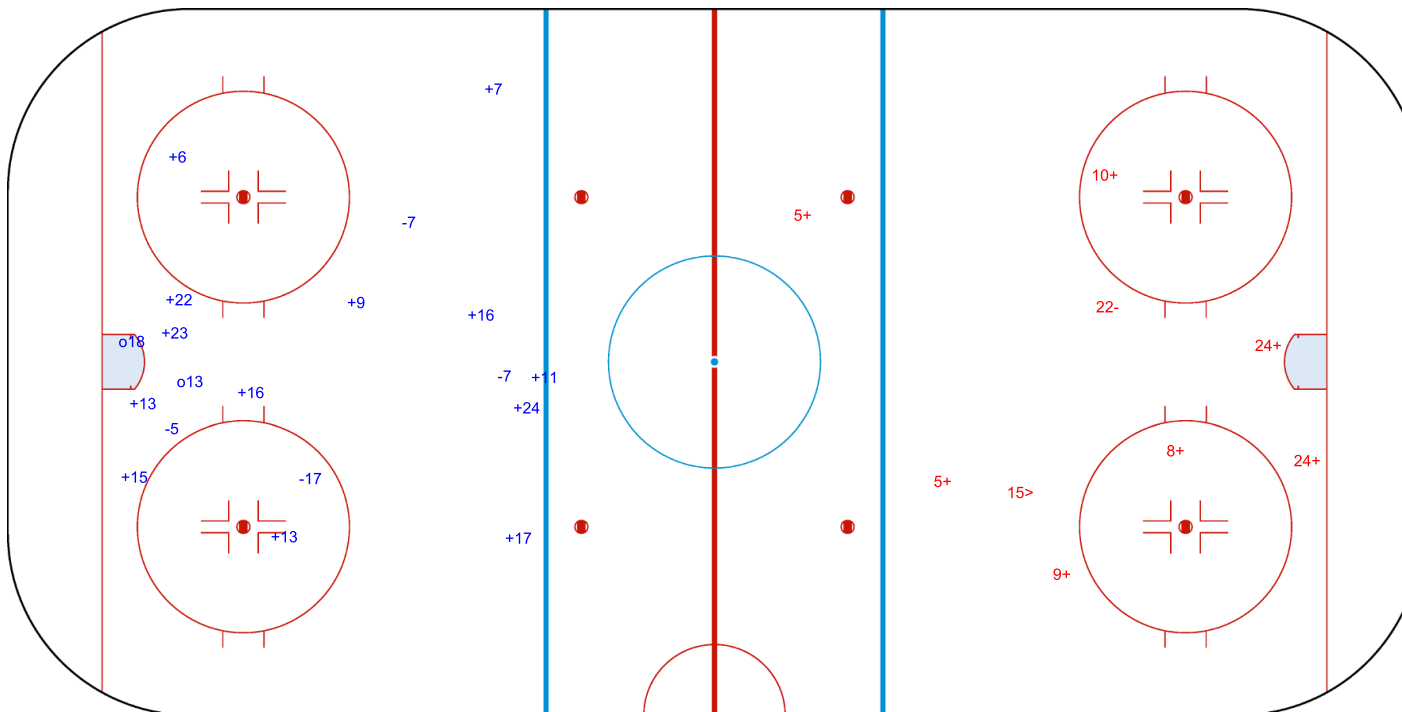

SHOT CHART

ISL - BEL

1st Period

Shots by ISL
Goals (o): 2
SSP (<): 0
SSG (+): 13
SPG (-): 4

GK 1 of BEL

Shots by BEL
Goals (o): 0
SSP (>): 1
SSG (+): 7
SPG (-): 1

GK 20 of ISL

Shots by BEL
Goals (o): 0
SSP (<): 1
SSG (+): 6
SPG (-): 5

GK 20 of ISL

ISL → 2nd Period ← BEL

Shots by ISL
Goals (o): 1
SSP (>): 2
SSG (+): 15
SPG (-): 3

GK 1 of BEL

Shots by ISL

Goals (o): 0 SSG (+): 18
SSP (<): 1 SPG (-): 9

GK 1 of BEL

3rd Period