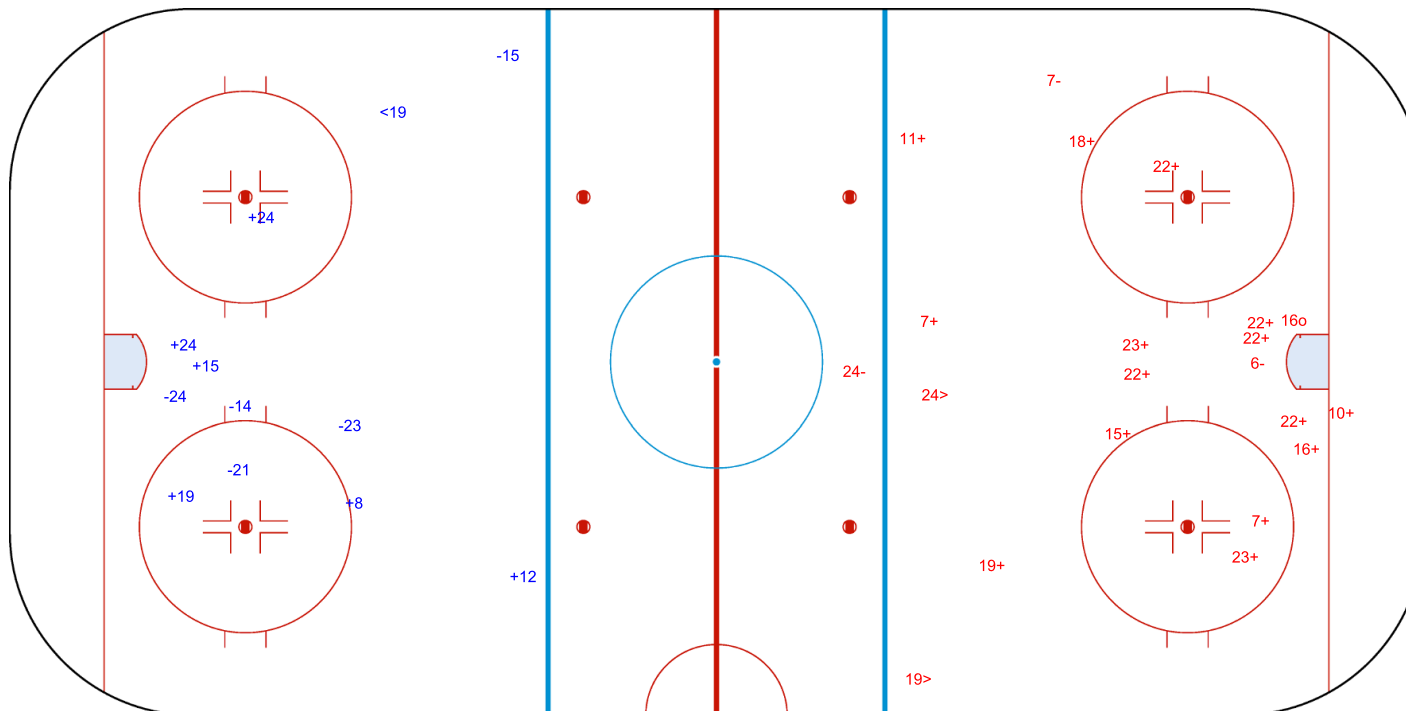

SHOT CHART

ISL - BEL

1st Period

Shots by ISL
Goals (o): 2
SSP (<): 0
SSG (+): 13
SPG (-): 4

GK 1 of BEL

Shots by BEL
Goals (o): 0
SSP (>): 1
SSG (+): 7
SPG (-): 1

GK 20 of ISL

Shots by BEL
Goals (o): 0
SSP (<): 1
SSG (+): 6
SPG (-): 5

GK 20 of ISL

ISL → 2nd Period ← BEL

Shots by ISL
Goals (o): 1
SSP (>): 2
SSG (+): 15
SPG (-): 3

GK 1 of BEL

Shots by ISL

Goals (o): 0 SSG (+): 18
SSP (<): 1 SPG (-): 9

GK 1 of BEL

3rd Period