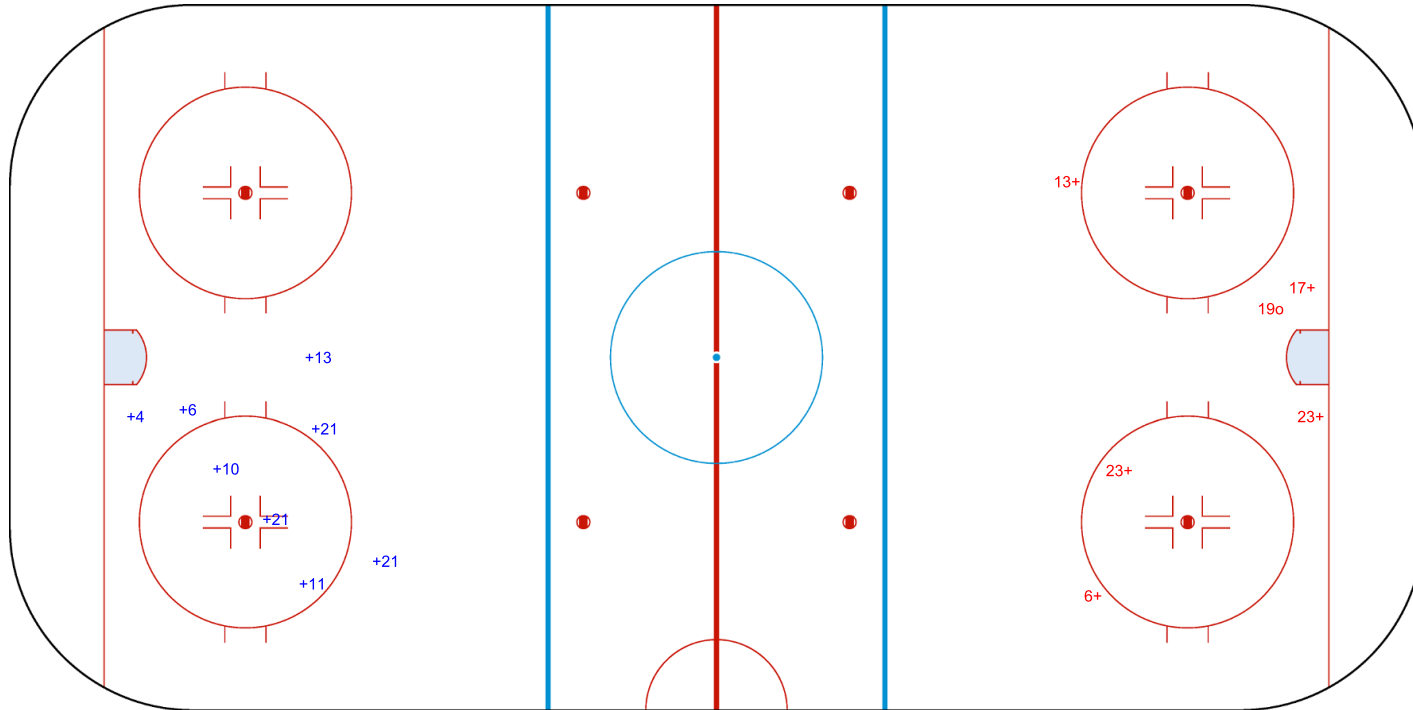

SHOT CHART
 NED - CHN

Shots by NED
 Goals (o): 0 SSG (+): 8
 SSP (-): 0 SPG (-): 0

GK 20 of CHN

CHN → Period: 3 ← NED

Shots by CHN
 Goals (o): 1 SSG (+): 5
 SSP (>): 0 SPG (-): 0

GK 1 of NED

Legend:
GK Goalkeeper **SPG** Shots past goal **SSG** Shots saved by goalkeeper **SSP** Shots saved by player