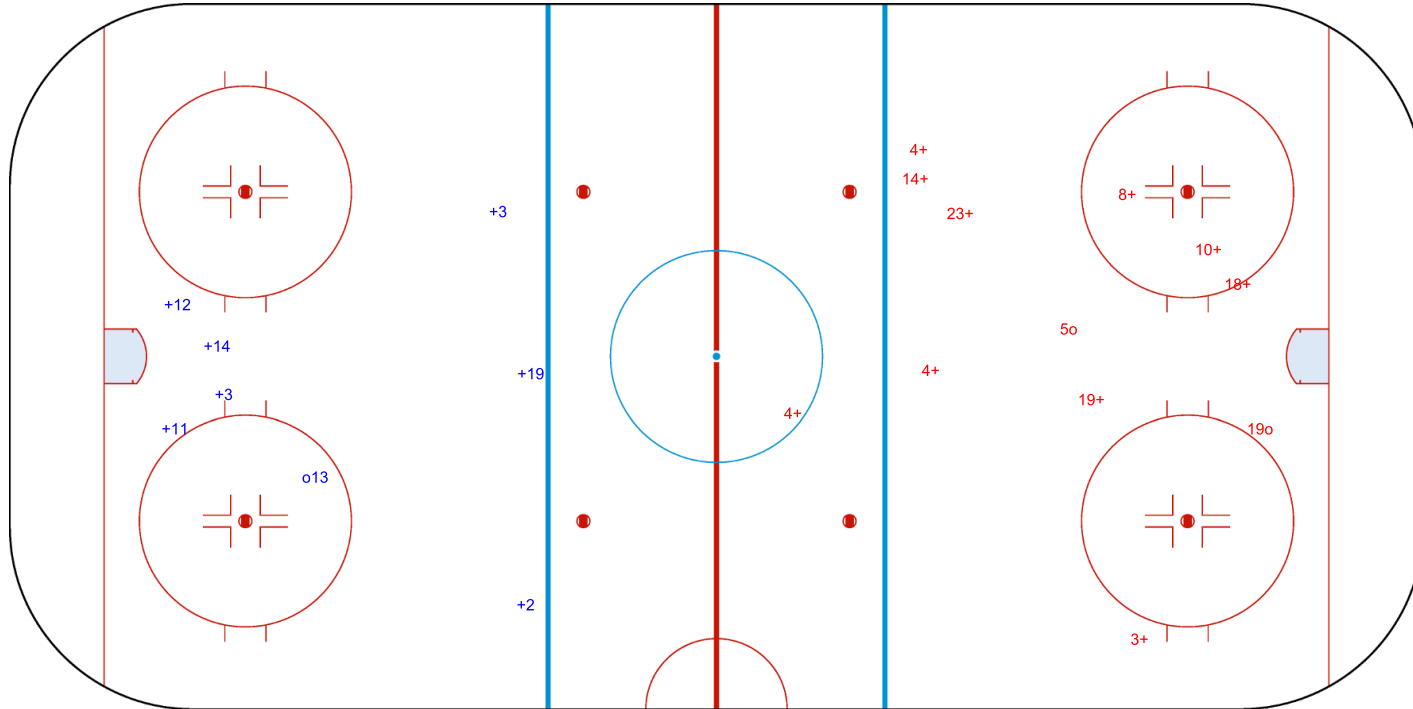

SHOT CHART  
 CHN - SRB

Shots by CHN  
 Goals (o): 1  
 SSP (-): 0  
 SSG (+): 7  
 SPG (-): 0

GK 1 of SRB

SRB → Period: 2 ← CHN

Shots by SRB  
 Goals (o): 2  
 SSP (>): 0  
 SSG (+): 10  
 SPG (-): 0

GK 20 of CHN

Legend:	
<b>GK</b>	Goalkeeper
<b>SPG</b>	Shots past goal
<b>SSG</b>	Shots saved by goalkeeper
<b>SSP</b>	Shots saved by player