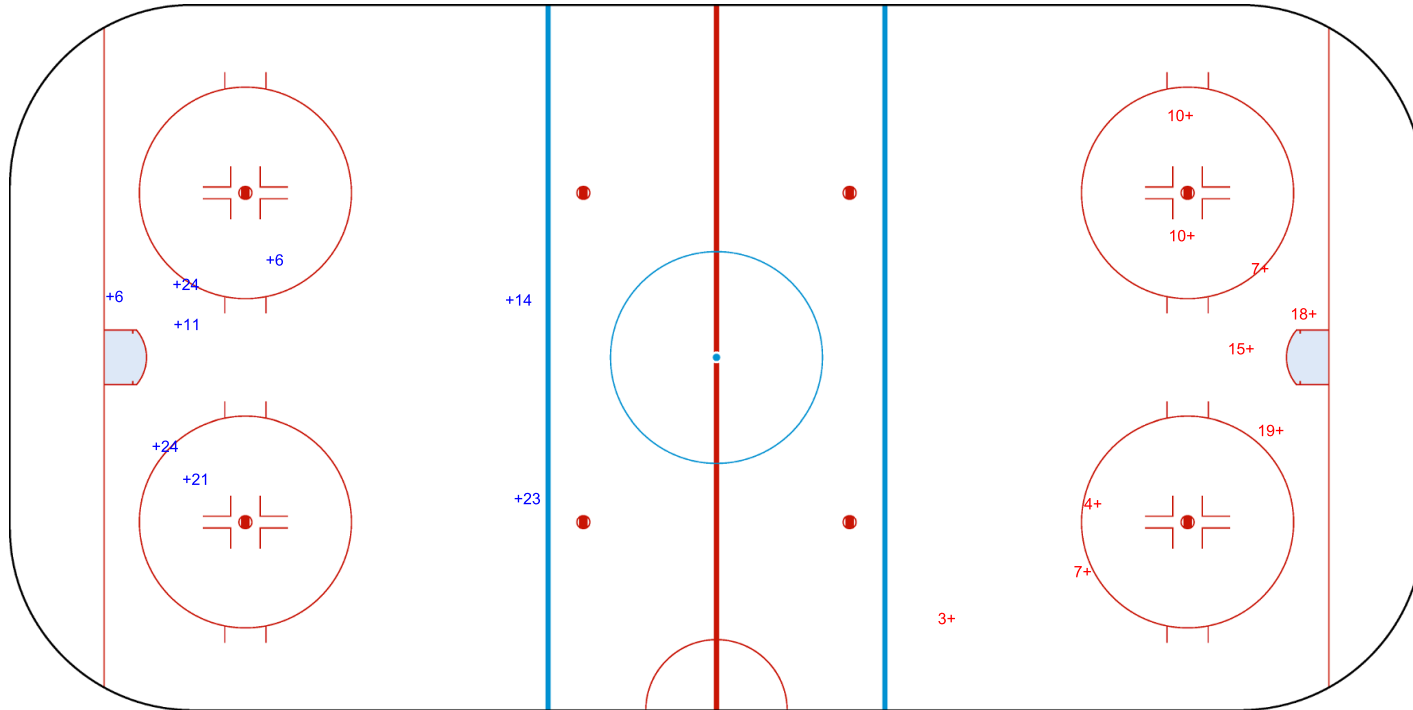

SHOT CHART
SRB - NED

Shots by NED
 Goals (o): 0 SSG (+): 8
 SSP (-): 0 SPG (-): 0

GK 1 of SRB

SRB **Period: 1** **NED**

Shots by SRB
 Goals (o): 0 SSG (+): 9
 SSP (>): 0 SPG (-): 0

GK 1 of NED

Legend:	GK Goalkeeper	SPG Shots past goal	SSG Shots saved by goalkeeper	SSP Shots saved by player
----------------	----------------------	----------------------------	--------------------------------------	----------------------------------