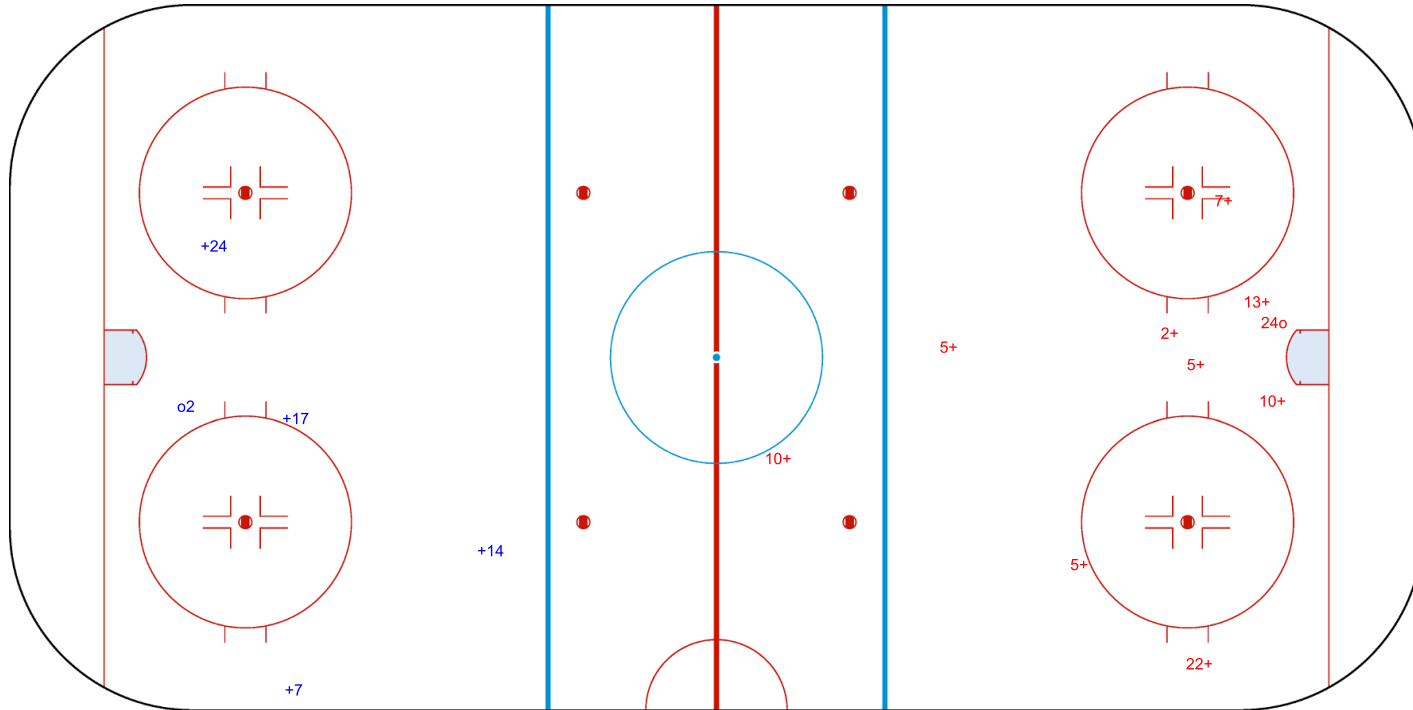

SHOT CHART  
 CRO - BEL

Shots by BEL  
 Goals (o): 1  
 SSP (-): 0  
 SSG (+): 4  
 SPG (-): 0

GK 25 of CRO

CRO → Period: 1 ← BEL

Shots by CRO  
 Goals (o): 1  
 SSP (>): 0  
 SSG (+): 9  
 SPG (-): 0

GK 1 of BEL