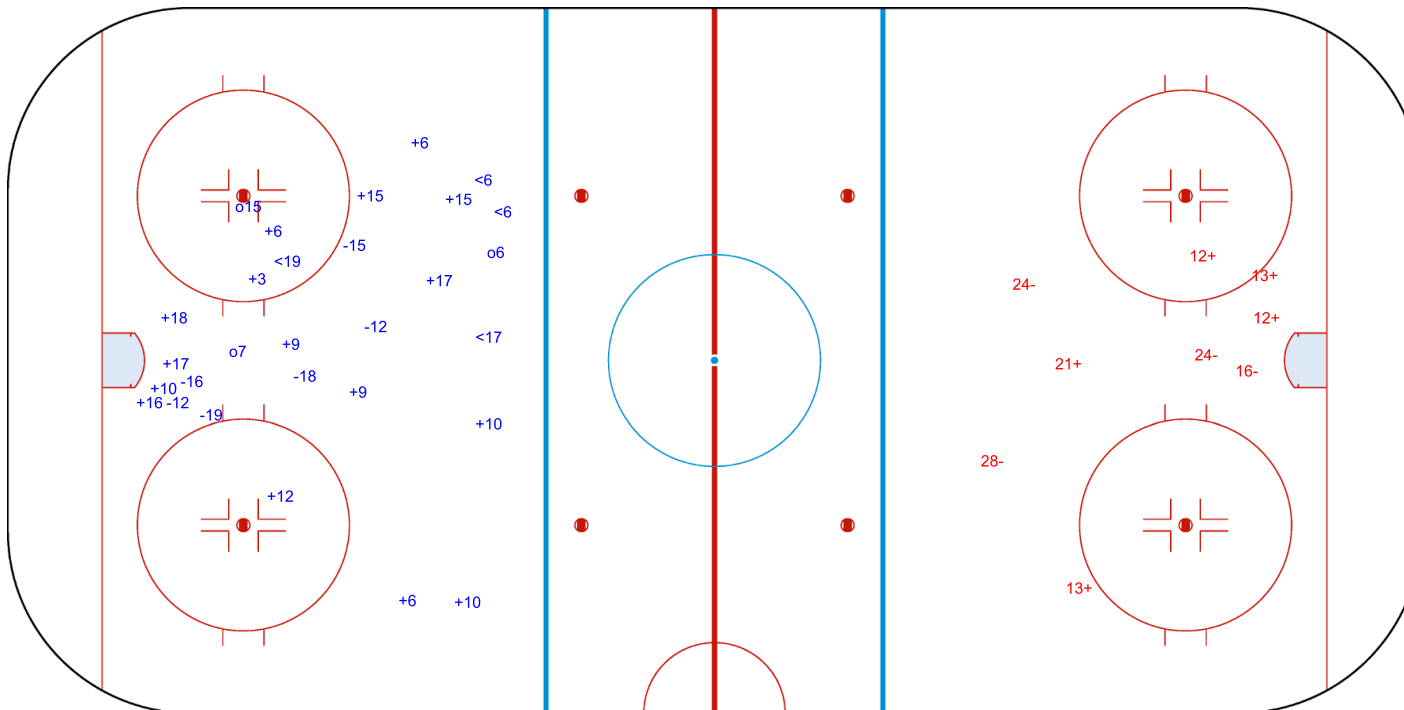

SHOT CHART  
EST - POL

Shots by POL  
Goals (o): 3  
SSP (<): 4  
SSG (+): 16  
SPG (-): 6

o7  
o15  
o6

GK 1 of EST

Period: 1

Shots by EST  
Goals (o): 0  
SSP (>): 0  
SSG (+): 5  
SPG (-): 4

GK 1 of POL

Legend:	
<b>GK</b>	Goalkeeper
<b>SPG</b>	Shots past goal
<b>SSG</b>	Shots saved by goalkeeper
<b>SSP</b>	Shots saved by player