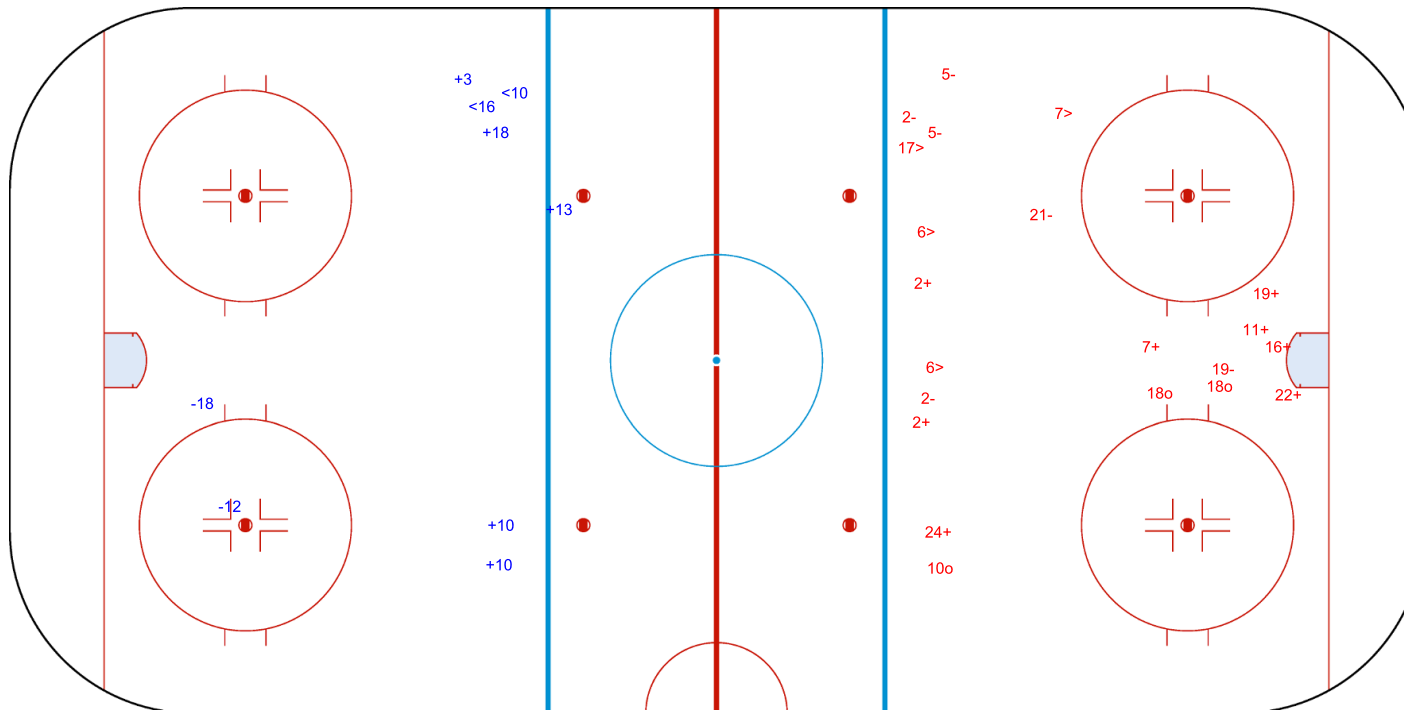

SHOT CHART
LTU - POL

Shots by LTU
Goals (o): 0
SSP (-): 2
SSG (+): 5
SPG (-): 2

GK 1 of POL

POL → Period: 3 ← LTU

Shots by POL
Goals (o): 3
SSP (>): 4
SSG (+): 8
SPG (-): 6

GK 25 of LTU

Legend:
GK Goalkeeper **SPG** Shots past goal **SSG** Shots saved by goalkeeper **SSP** Shots saved by player