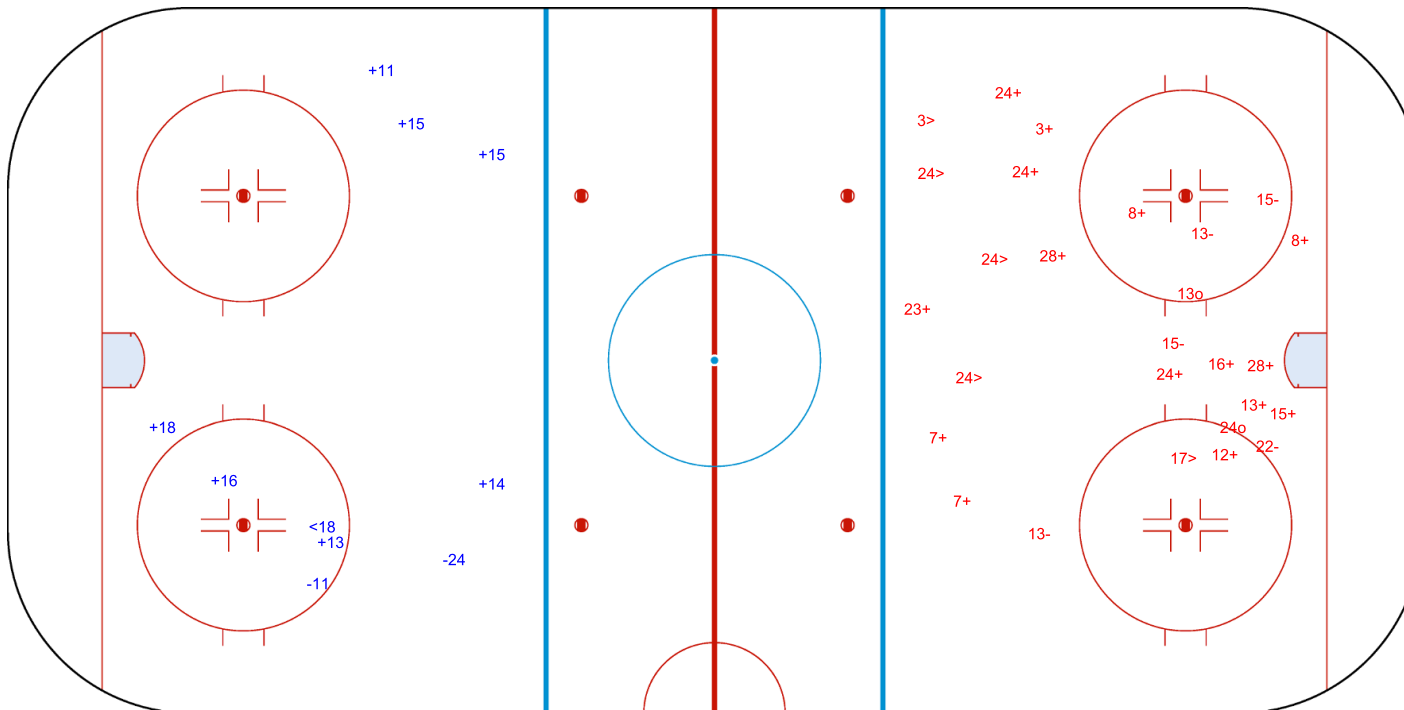

SHOT CHART

EST - ESP

Period: 2

Shots by EST

Goals (o): 0 SSG (+): 7
SSP (-): 1 SPG (-): 2

GK 1 of EST

Shots by EST

Goals (o): 2 SSG (+): 15
SSP (>): 5 SPG (-): 5

GK 20 of ESP

Legend:	
GK	Goalkeeper
SPG	Shots past goal
SSG	Shots saved by goalkeeper
SSP	Shots saved by player