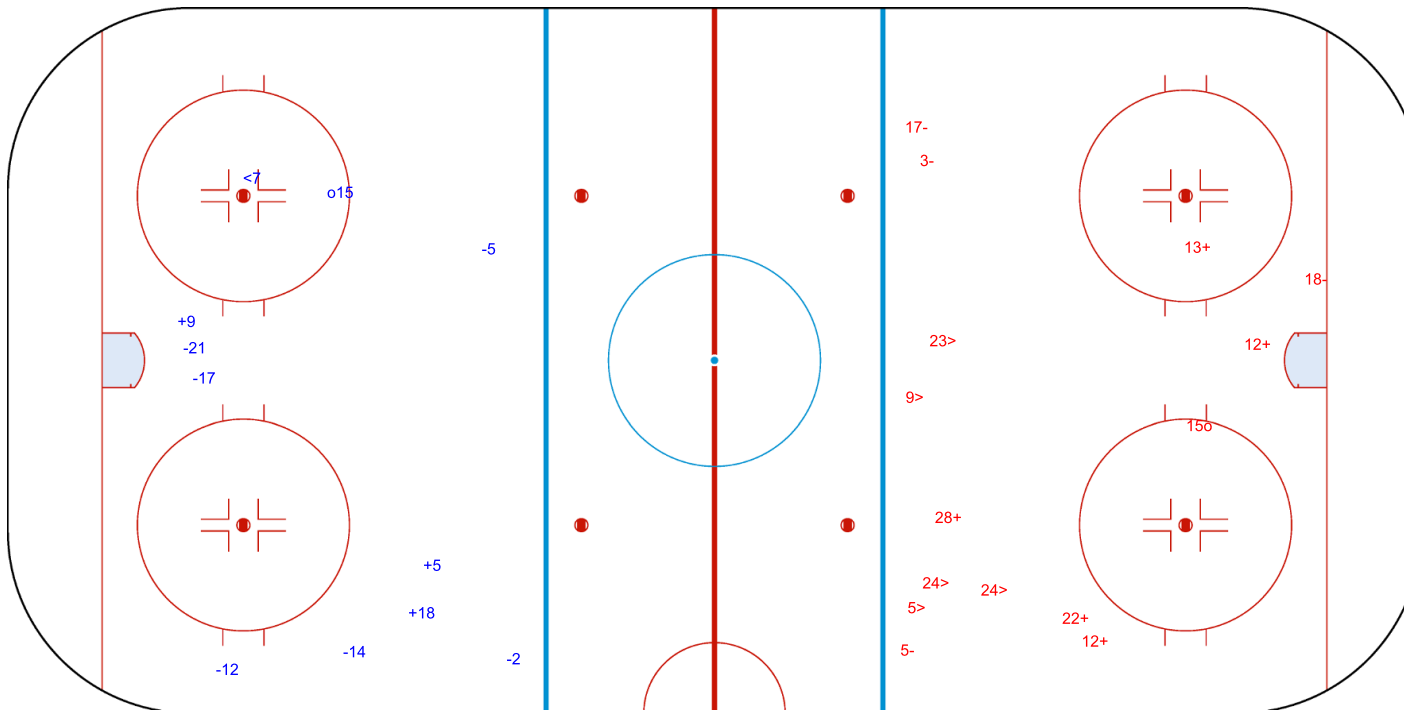

SHOT CHART  
 LTU - EST

Shots by LTU  
 Goals (o): 1  
 SSP (<): 1  
 SSG (+): 3  
 SPG (-): 6

GK 20 of EST

EST → Period: 1 ← LTU

Shots by EST  
 Goals (o): 1  
 SSP (>): 5  
 SSG (+): 5  
 SPG (-): 4

GK 1 of LTU

Legend:	
<b>GK</b>	Goalkeeper
<b>SPG</b>	Shots past goal
<b>SSG</b>	Shots saved by goalkeeper
<b>SSP</b>	Shots saved by player