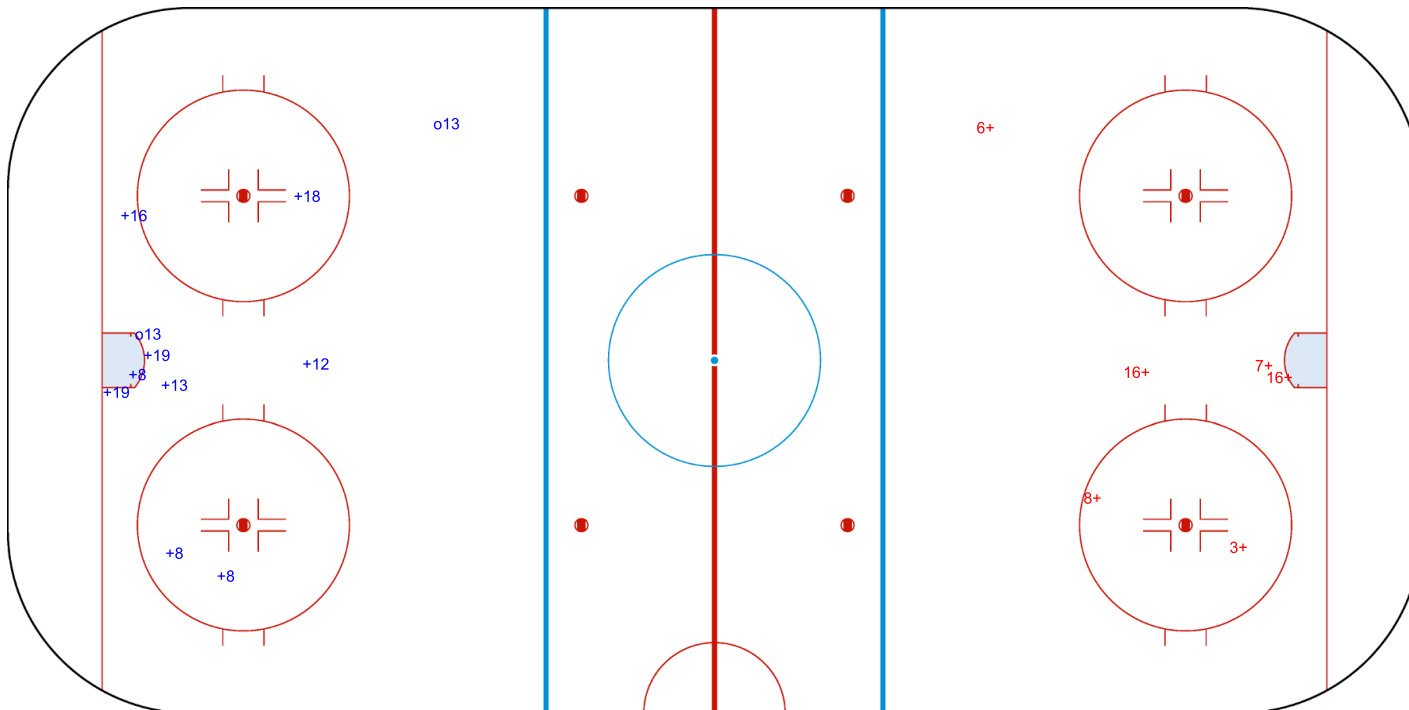

SHOT CHART
SLO - AUT

Shots by AUT
Goals (o): 2
SSP (<): 0
SSG (+): 9
SPG (-): 0

Period: 3

Shots by SLO
Goals (o): 0
SSP (>): 0
SSG (+): 6
SPG (-): 0

Legend:	
GK	Goalkeeper
SPG	Shots past goal
SSG	Shots saved by goalkeeper
SSP	Shots saved by player