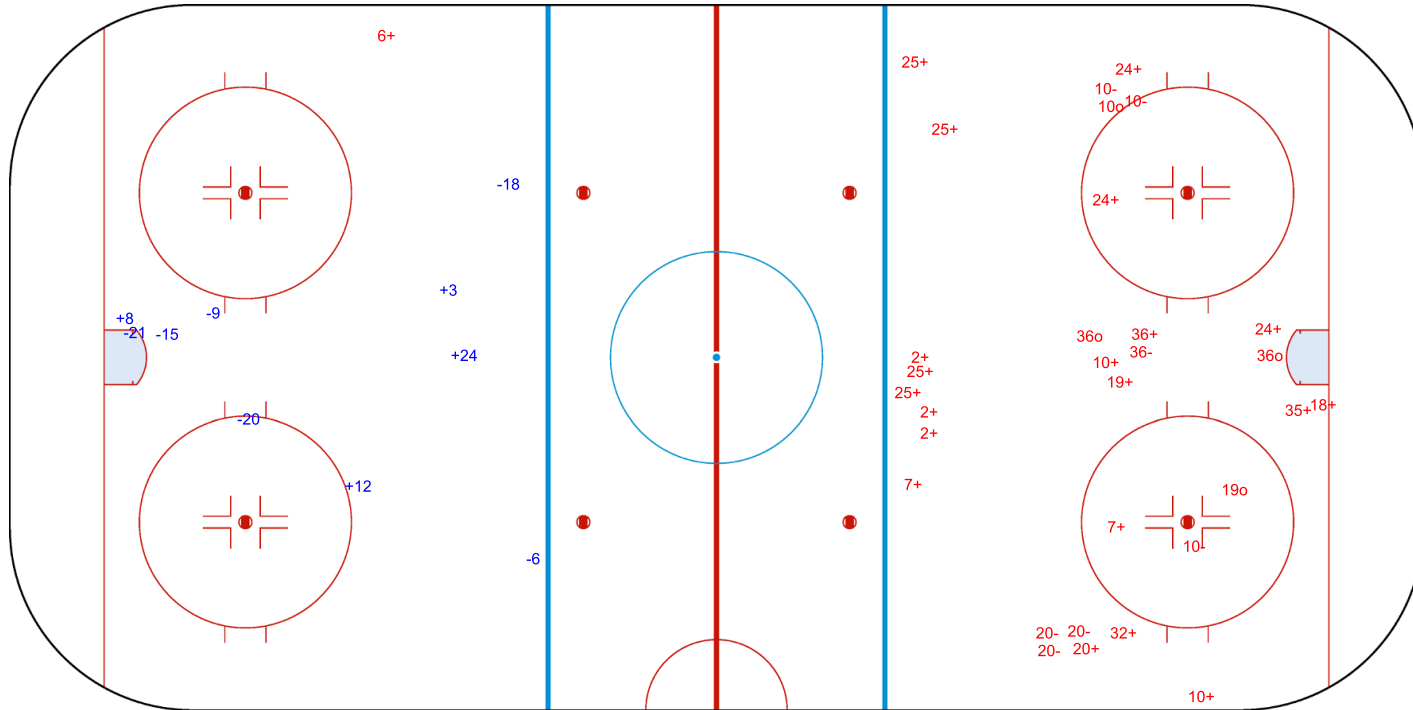

SHOT CHART
FIN - SUI

Shots by SUI
Goals (o): 0
SSP (<): 0
SSG (+): 4
SPG (-): 6

GK 1 of FIN

Period: 2

Shots by FIN
Goals (o): 4
SSP (>): 0
SSG (+): 21
SPG (-): 7

GK 1 of SUI

GK 30 of SUI

Legend:	
GK	Goalkeeper
SPG	Shots past goal
SSG	Shots saved by goalkeeper
SSP	Shots saved by player