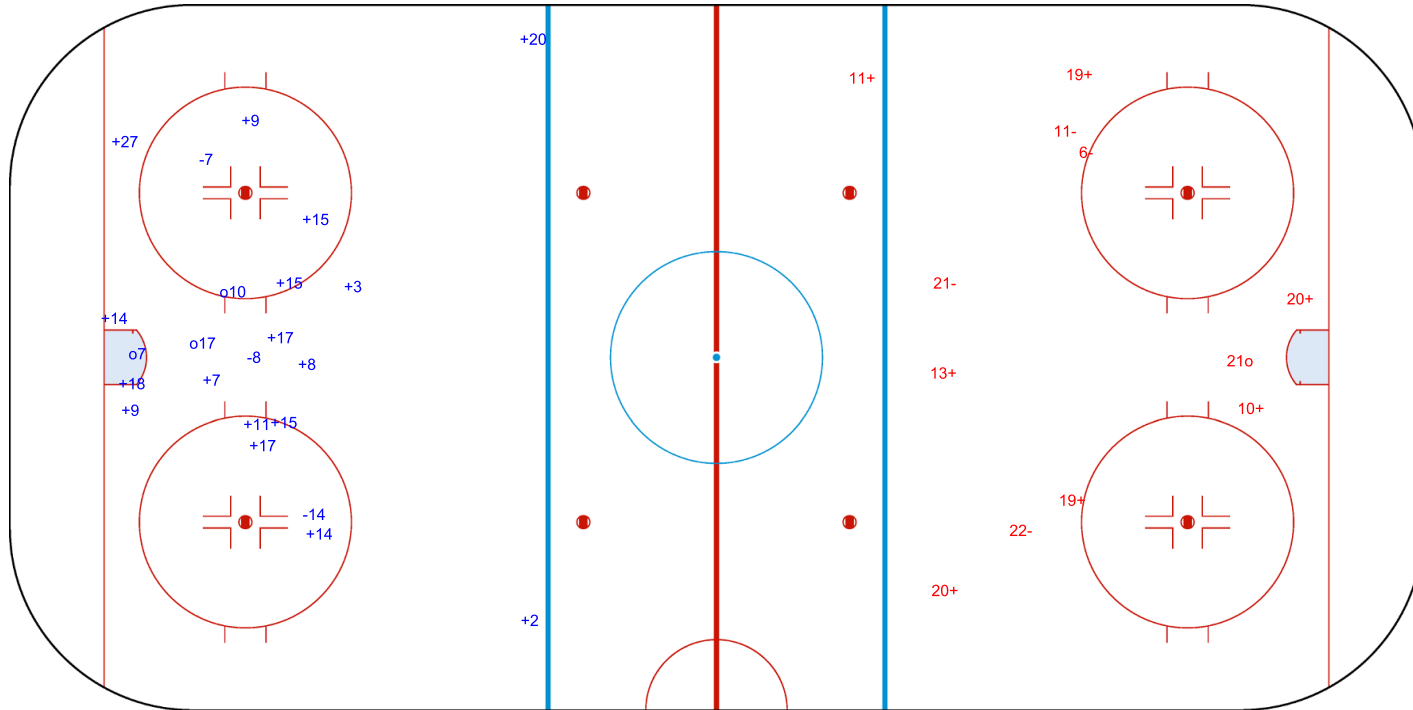

SHOT CHART  
CAN - SUI

Shots by CAN  
Goals (o): 3  
SSP (-): 0  
SSG (+): 17  
SPG (-): 3

GK 30 of SUI

SUI → Period: 3 ← CAN

Shots by SUI  
Goals (o): 1  
SSP (>): 0  
SSG (+): 7  
SPG (-): 4

GK 1 of CAN

| Legend:    |                           |
|------------|---------------------------|
| <b>GK</b>  | Goalkeeper                |
| <b>SPG</b> | Shots past goal           |
| <b>SSG</b> | Shots saved by goalkeeper |
| <b>SSP</b> | Shots saved by player     |