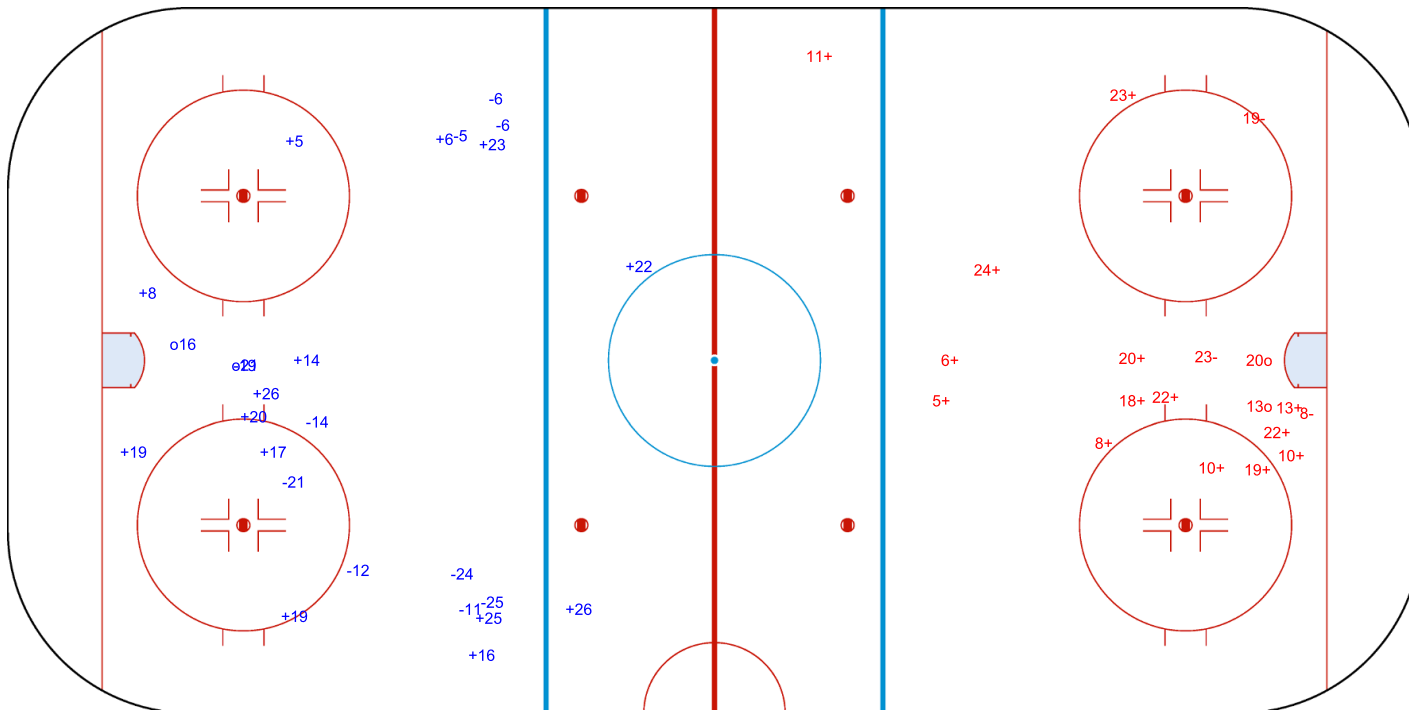

SHOT CHART
SUI - SVK

Shots by SVK
Goals (o): 2
SSP (-): 0
SSG (+): 14
SPG (-): 10

GK 30 of SUI

SUI → Period: 1 ← SVK

Shots by SUI
Goals (o): 2
SSP (>): 0
SSG (+): 14
SPG (-): 3

GK 1 of SVK

Legend:	GK Goalkeeper	SPG Shots past goal	SSG Shots saved by goalkeeper	SSP Shots saved by player
----------------	----------------------	----------------------------	--------------------------------------	----------------------------------