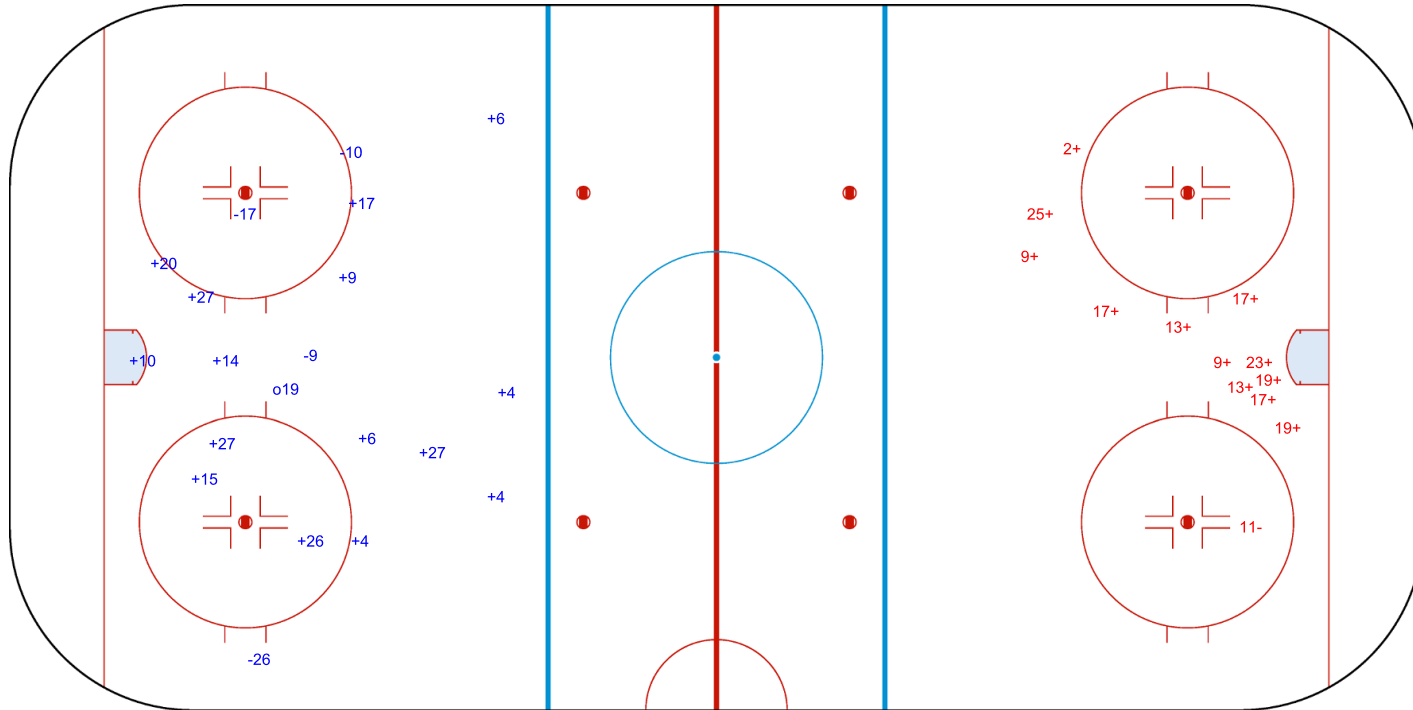

SHOT CHART
CAN - LAT

Shots by CAN
Goals (o): 1
SSP (-): 0
SSG (+): 15
SPG (-): 4

GK 30 of LAT

LAT → Period: 2 ← CAN

Shots by LAT
Goals (o): 0
SSP (>): 0
SSG (+): 12
SPG (-): 1

GK 1 of CAN

Legend:
GK Goalkeeper **SPG** Shots past goal **SSG** Shots saved by goalkeeper **SSP** Shots saved by player