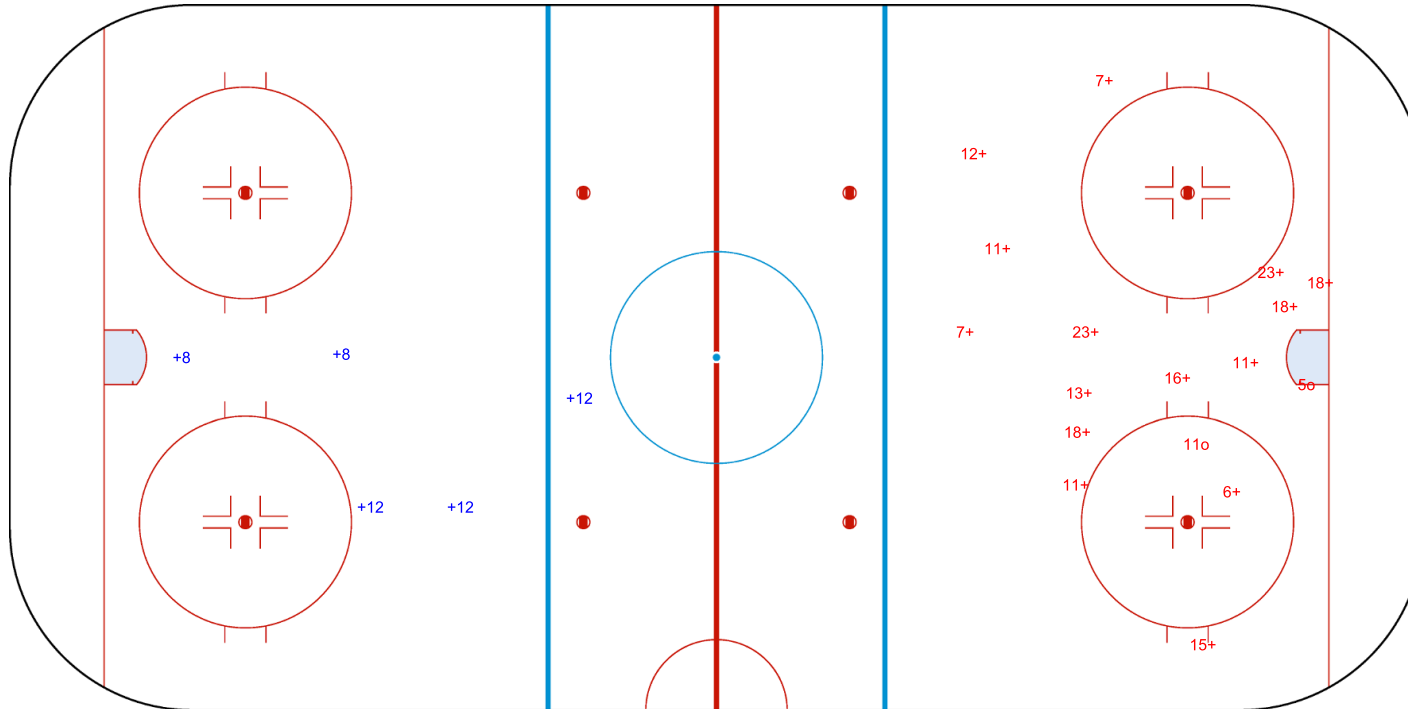

**SHOT CHART**

**ISL - CRO**

**Period: 3**

Shots by CRO  
 Goals (o): 0  
 SSP (<): 0

SSG (+): 5  
 SPG (-): 0

GK 1 of ISL

Shots by ISL  
 Goals (o): 2  
 SSP (>): 0

SSG (+): 15  
 SPG (-): 0

GK 1 of CRO

Legend:	
<b>GK</b>	Goalkeeper
<b>SPG</b>	Shots past goal
<b>SSG</b>	Shots saved by goalkeeper
<b>SSP</b>	Shots saved by player