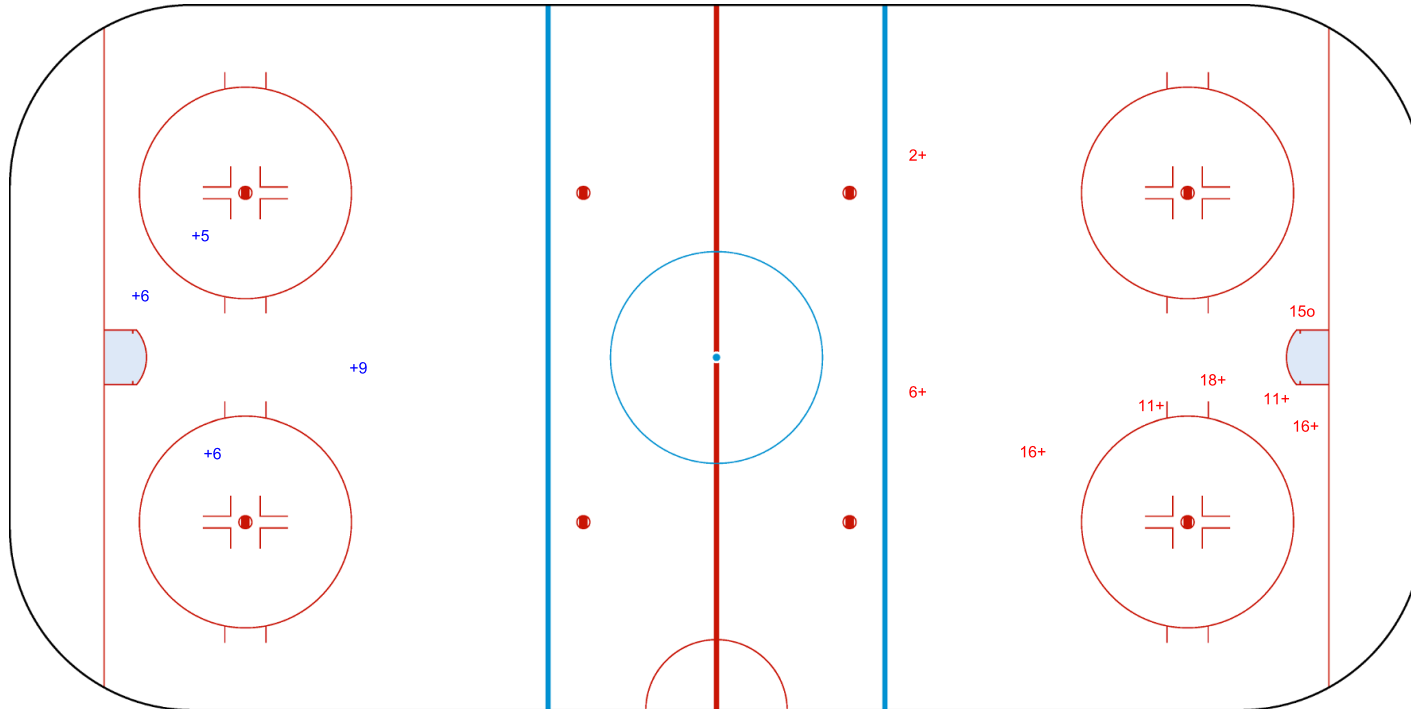

SHOT CHART

TPE - TUR

Shots by TUR

Goals (o): 0 SSG (+): 4
 SSP (-): 0 SPG (-): 0

GK 25 of TPE

Period: 1

Shots by TPE

Goals (o): 1 SSG (+): 7
 SSP (>): 0 SPG (-): 0

GK 20 of TUR

Legend:		
GK	Goalkeeper	
SPG	Shots past goal	
SSG	Shots saved by goalkeeper	
SSP	Shots saved by player	