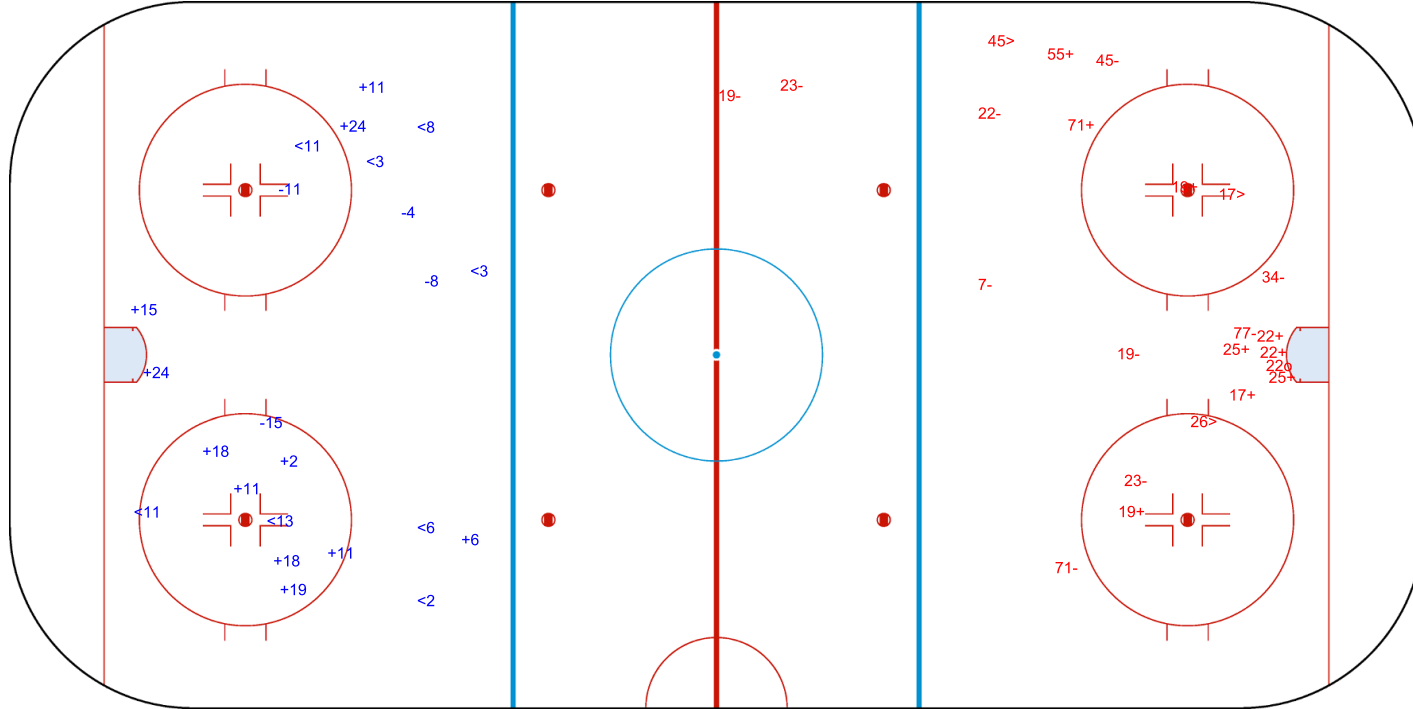

2025

WOMEN'S WORLD CHAMPIONSHIP CZECHIA Ceske Budejovice

Czechia Ceske Budejovice ARENA CESKE BUDEJOVICE

SUN 13 APR 2025 START TIME 15:00

IIHF WOMEN'S WORLD CHAMPIONSHIP

PRELIMINARY ROUND - GROUP B, GAME 13

INTERNATIONAL ICE HOCKEY FEDERATION

Shots by JPN Goals (o): 0 SSG (+): 11 SSP (<): 8 SPG (-): 4

GK 30 of SWE

SWE 3rd Period JPN

Shots by SWE Goals (o): 1 SSG (+): 9 SSP (>): 3 SPG (-): 10

GK 20 of JPN

Legend:	GK Goalkeeper	SPG Shots past goal	SSG Shots saved by goalkeeper	SSP Shots saved by player