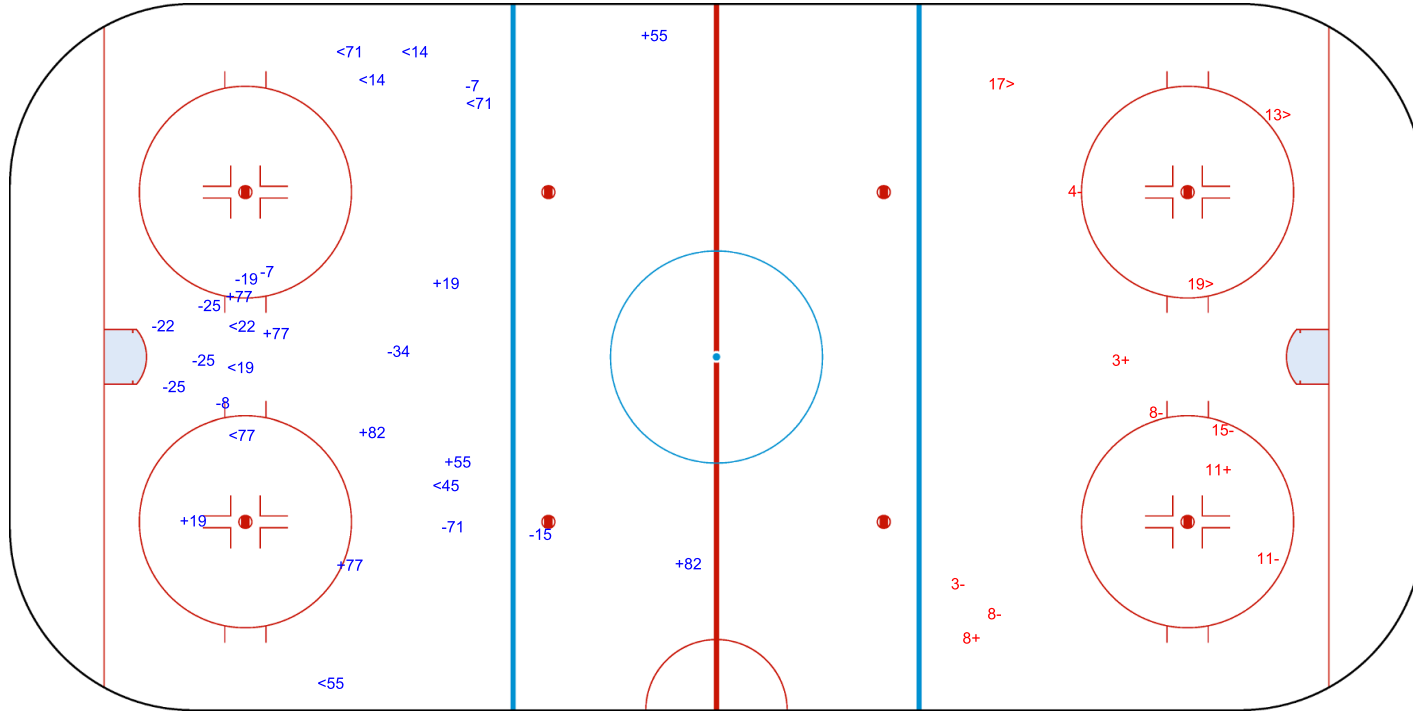

SHOT CHART

JPN - SWE

Shots by JPN
Goals (o): 0
SSP (<): 3
SSG (+): 3
SPG (-): 1

GK 30 of SWE

1st Period

Shots by SWE
Goals (o): 1
SSP (>): 7
SSG (+): 6
SPG (-): 6

GK 20 of JPN

Shots by SWE

Goals (o): 0 SSG (+): 9
SSP (<): 9 SPG (-): 11

GK 20 of JPN

2nd Period

Shots by JPN

Goals (o): 0 SSG (+): 3
SSP (>): 3 SPG (-): 6

GK 30 of SWE

2025

WOMEN'S WORLD CHAMPIONSHIP CZECHIA Ceske Budejovice