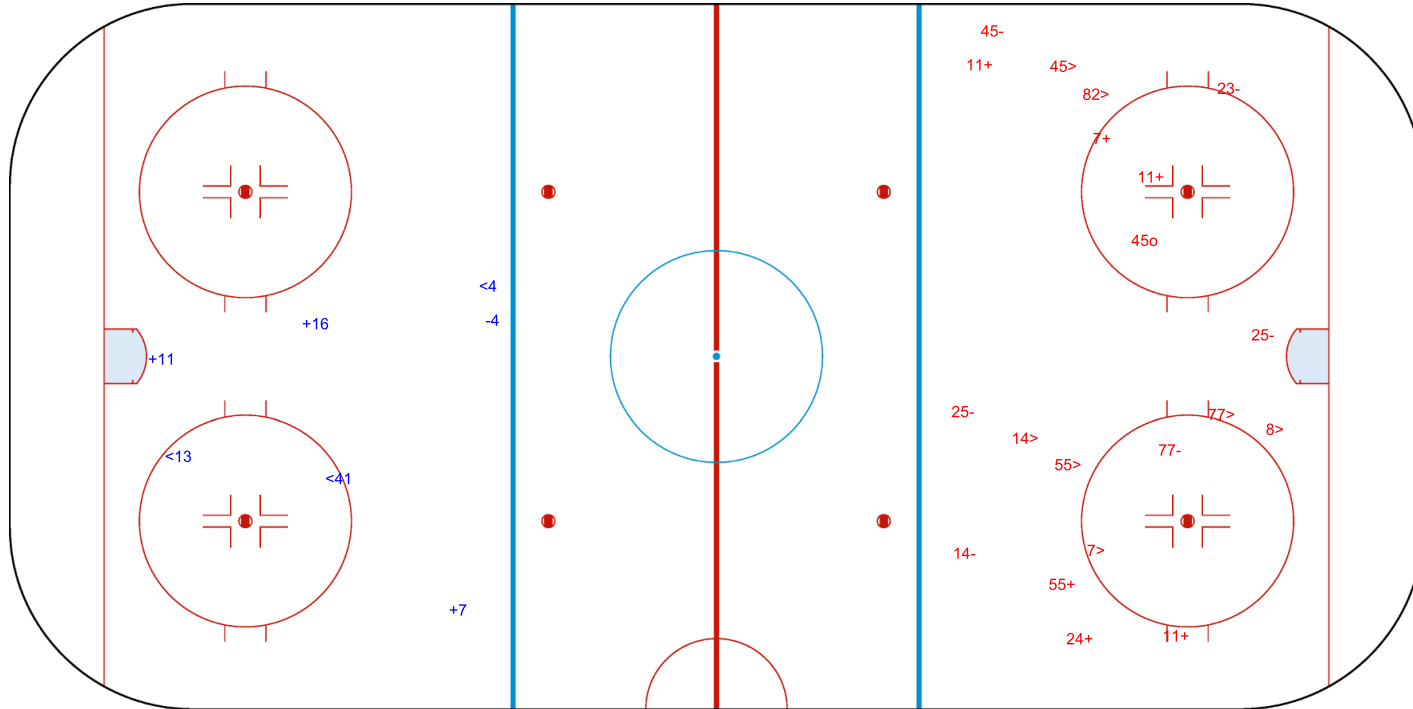

SHOT CHART

JPN - SWE

Shots by JPN
Goals (o): 0
SSP (<): 3
SSG (+): 3
SPG (-): 1

GK 30 of SWE

1st Period

Shots by SWE
Goals (o): 1
SSP (>): 7
SSG (+): 6
SPG (-): 6

GK 20 of JPN

Shots by SWE

Goals (o): 0 SSG (+): 9
SSP (<): 9 SPG (-): 11

GK 20 of JPN

2nd Period

Shots by JPN

Goals (o): 0 SSG (+): 3
SSP (>): 3 SPG (-): 6

GK 30 of SWE

2025

WOMEN'S WORLD CHAMPIONSHIP CZECHIA Ceske Budejovice