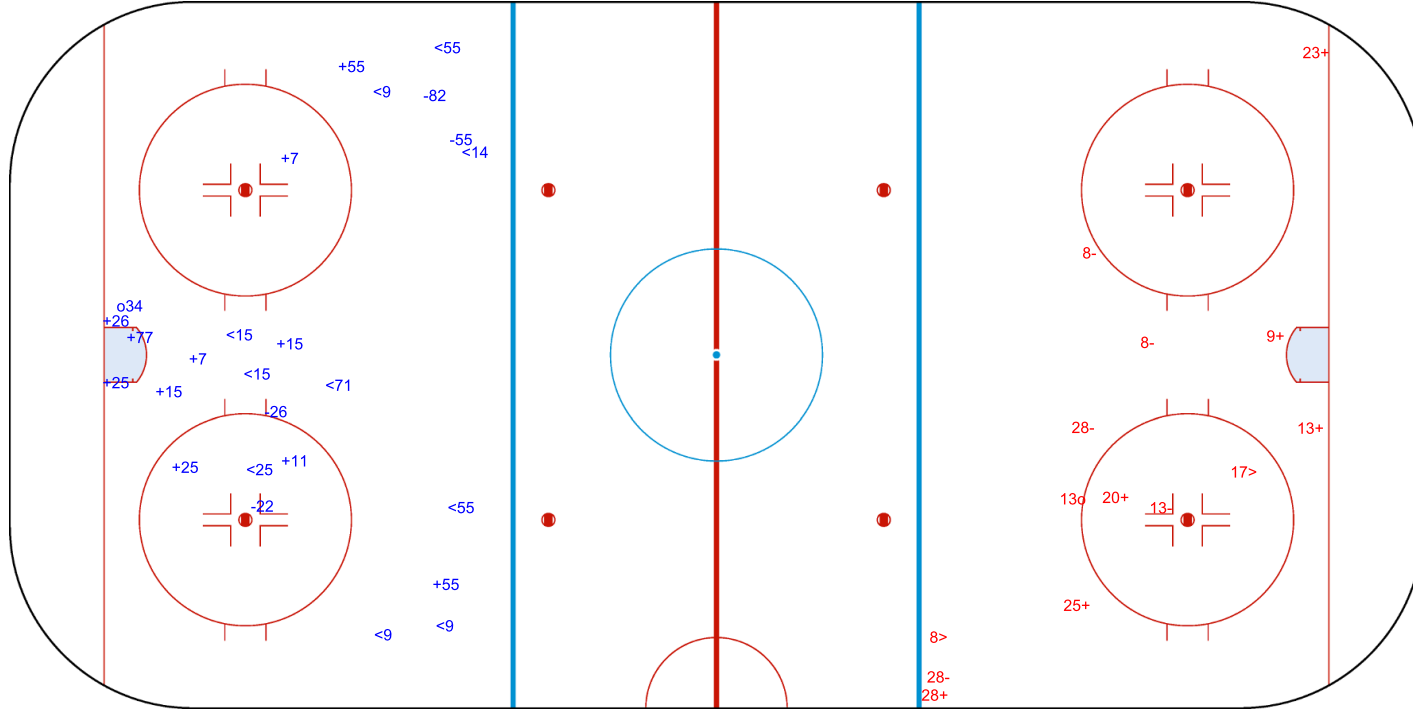

Shots by SWE

Goals (o): 1 SSG (+): 11
SSP (<): 10 SPG (-): 4

GK 35 of GER

2nd Period

Shots by GER

Goals (o): 1 SSG (+): 6
SSP (>): 2 SPG (-): 5

GK 30 of SWE