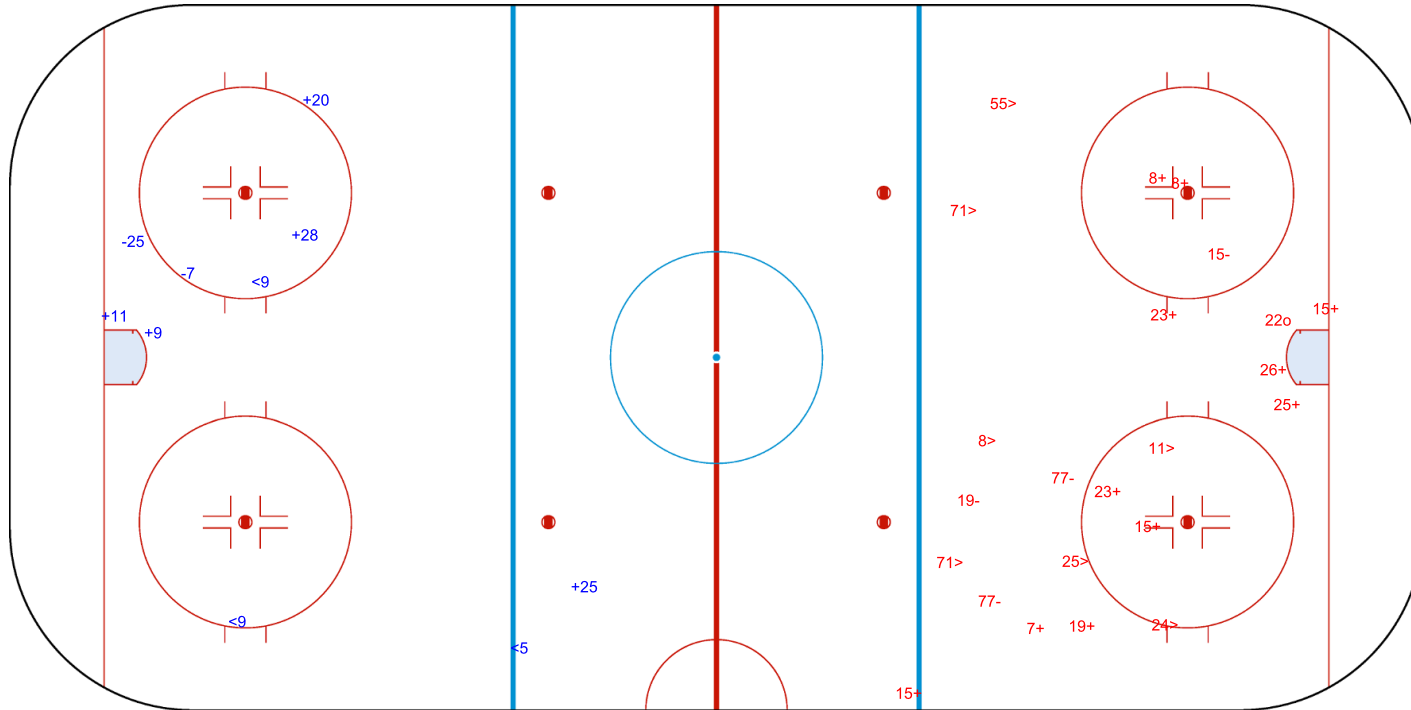

SHOT CHART  
SWE - GER

Shots by GER  
Goals (o): 0  
SSP (<): 3  
SSG (+): 5  
SPG (-): 2

GK 30 of SWE

1st Period

Shots by SWE  
Goals (o): 1  
SSP (>): 7  
SSG (+): 11  
SPG (-): 4

GK 35 of GER

Shots by SWE