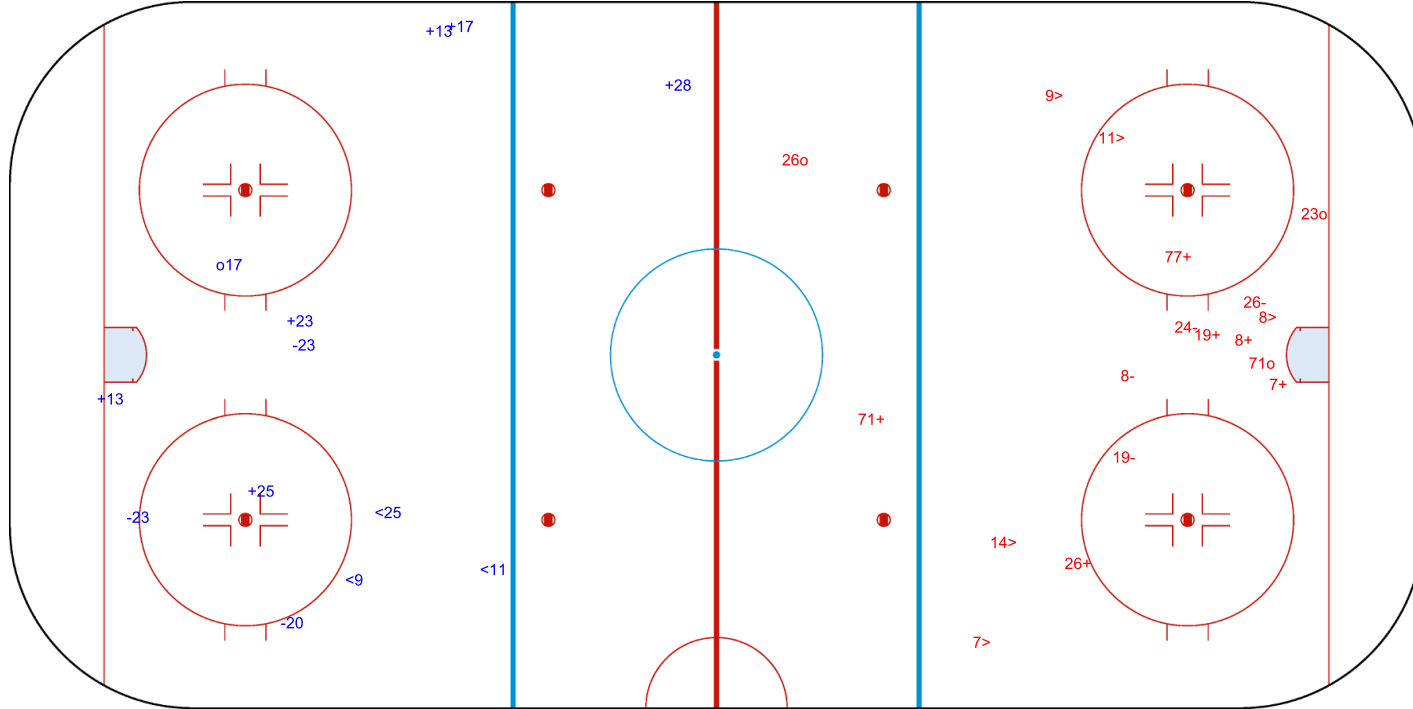

Shots by GER

Goals (o): 1 SSG (+): 6
SSP (-): 3 SPG (-): 3

GK 30 of SWE

SWE 3rd Period GER

Shots by SWE

Goals (o): 3 SSG (+): 6
SSP (>): 5 SPG (-): 4

GK 35 of GER

ENG

Legend:	ENG Empty net goal	GK Goalkeeper	SPG Shots past goal	SSG Shots saved by goalkeeper	SSP Shots saved by player