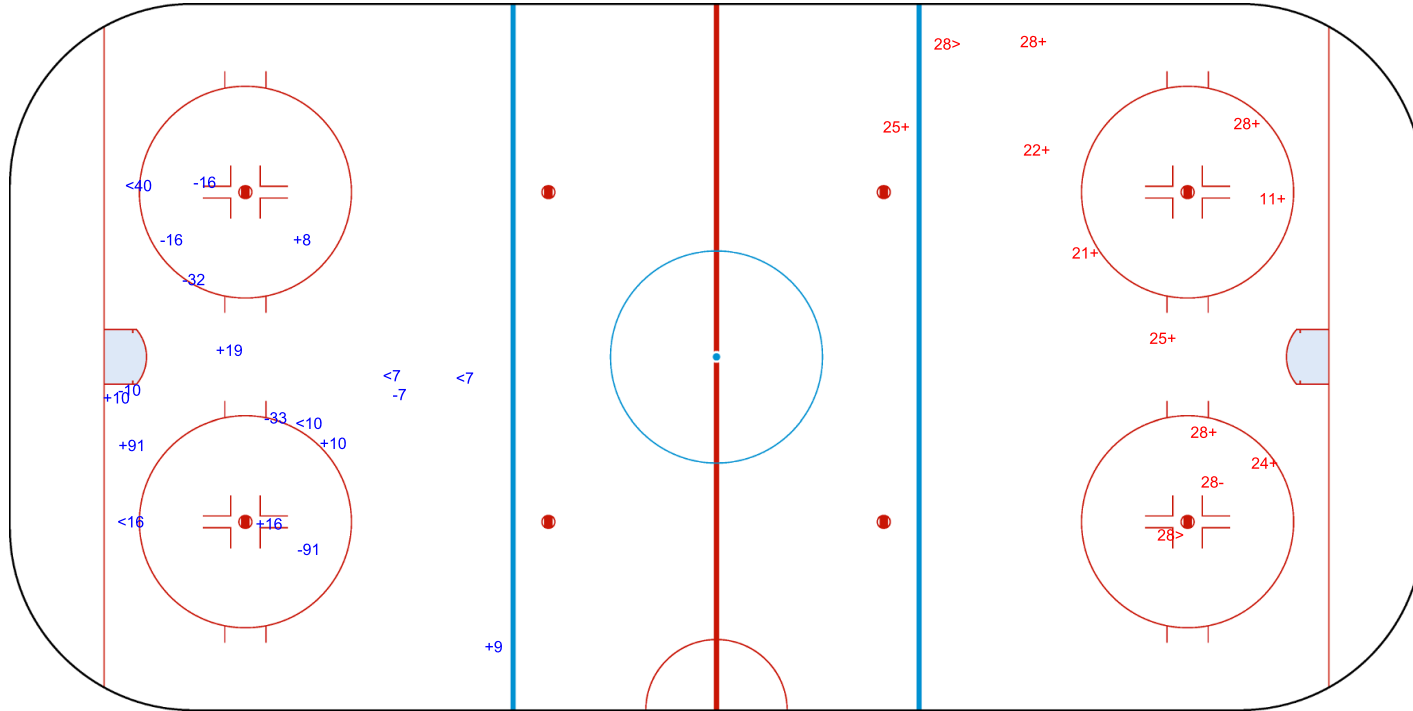

2025

WOMEN'S WORLD CHAMPIONSHIP CZECHIA Ceske Budejovice

Czechia Ceske Budejovice ARENA CESKE BUDEJOVICE

MON 14 APR 2025 START TIME 15:00

IIHF WOMEN'S WORLD CHAMPIONSHIP

PRELIMINARY ROUND - GROUP A, GAME 16

INTERNATIONAL ICE HOCKEY FEDERATION

Shots by FIN

Goals (o): 0

SSP (<): 5

SSG (+): 7

SPG (-): 7

GK 29 of SUI

3rd Period

Shots by SUI

Goals (o): 0

SSP (>): 2

SSG (+): 9

SPG (-): 1

GK 30 of FIN

Legend:	GK Goalkeeper	SPG Shots past goal	SSG Shots saved by goalkeeper	SSP Shots saved by player