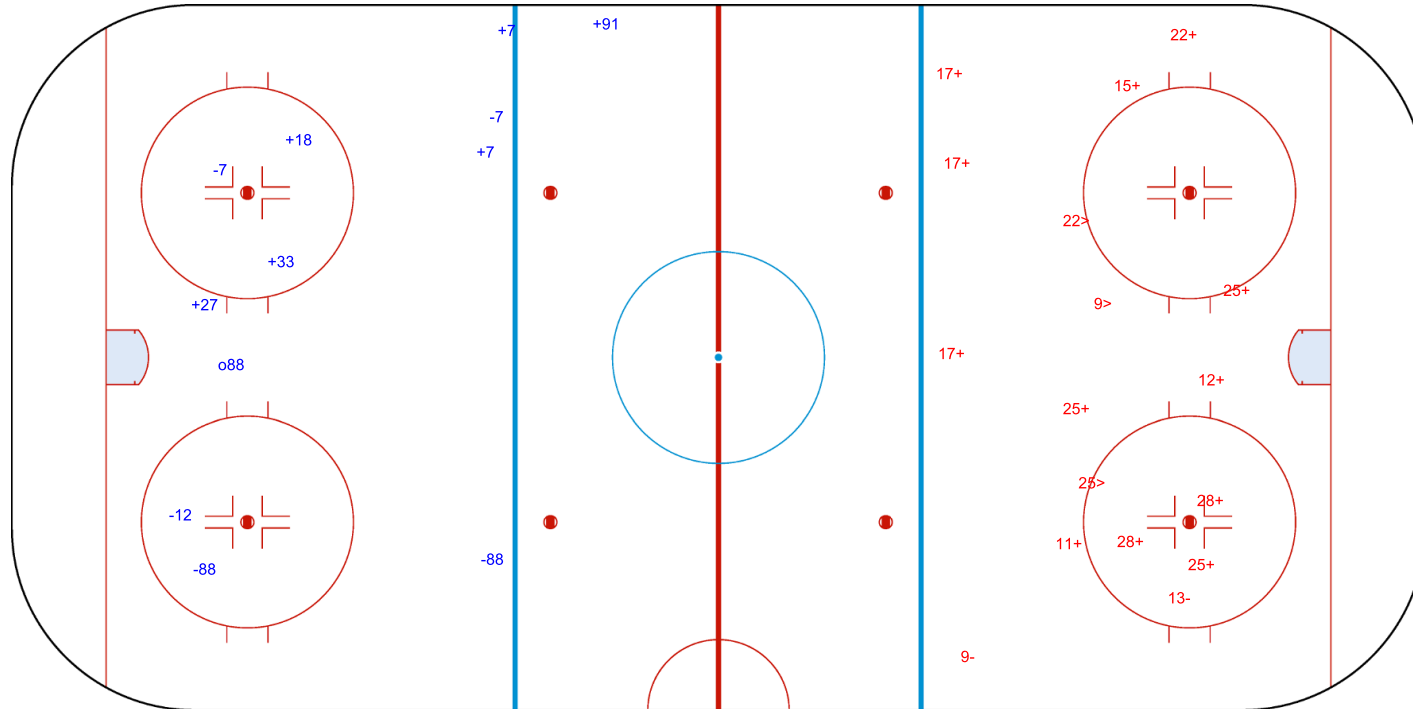

SHOT CHART

SUI - FIN

1st Period

Shots by FIN  
Goals (o): 1  
SSP (<): 0  
SSG (+): 6  
SPG (-): 5

Shots by SUI  
Goals (o): 0  
SSP (>): 3  
SSG (+): 12  
SPG (-): 2

GK 29 of SUI

GK 30 of FIN

2025