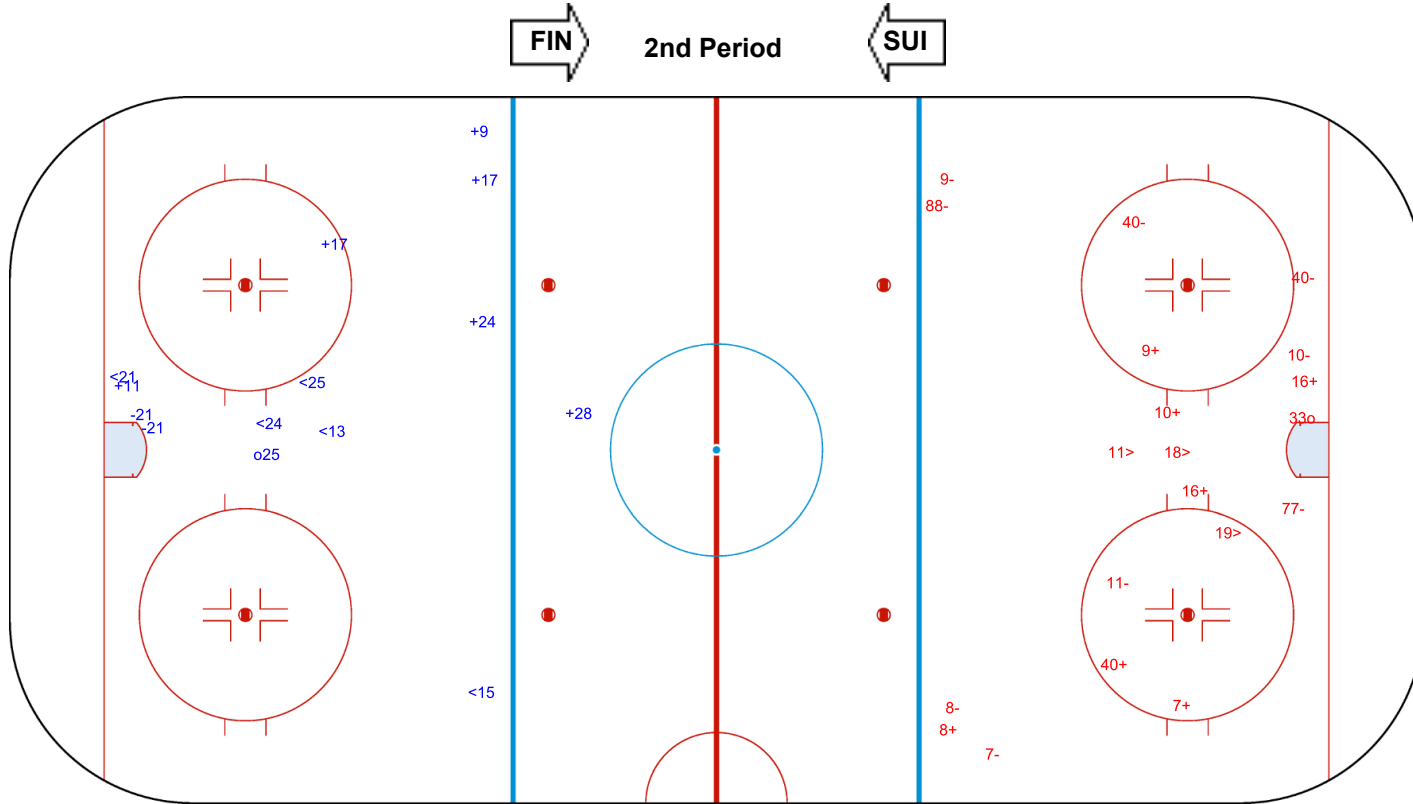

WOMEN'S WORLD CHAMPIONSHIP CZECHIA Ceske Budejovice

Czechia Ceske Budejovice ARENA CESKE BUDEJOVICE

MON 14 APR 2025 START TIME 15:00

IIHF WOMEN'S WORLD CHAMPIONSHIP

PRELIMINARY ROUND - GROUP A, GAME 16

INTERNATIONAL ICE HOCKEY FEDERATION

Shots by SUI Goals (o): 1 SSG (+): 6 SSP (<): 5 SPG (-): 2

Shots by FIN Goals (o): 1 SSG (+): 7 SSP (>): 3 SPG (-): 9

GK 30 of FIN

GK 29 of SUI

2025

WOMEN'S WORLD CHAMPIONSHIP CZECHIA Ceske Budejovice

Czechia Ceske Budejovice ARENA CESKE BUDEJOVICE