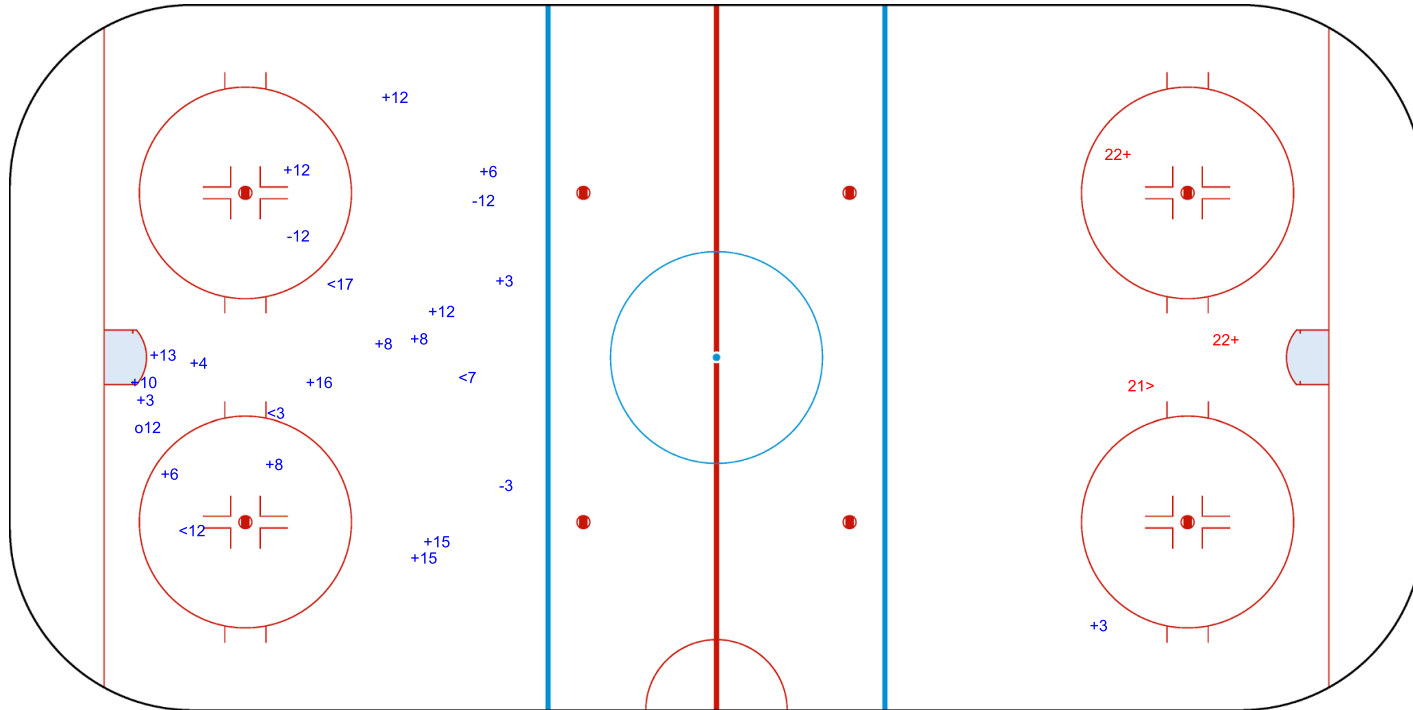

SHOT CHART

KOR - LAT

Shots by KOR
 Goals (o): 1
 SSP (<): 4
 SSG (+): 17
 SPG (-): 3

GK 1 of LAT

Period: 2

Shots by LAT
 Goals (o): 0
 SSP (>): 1
 SSG (+): 2
 SPG (-): 0

GK 20 of KOR

Legend:	GK Goalkeeper	SPG Shots past goal	SSG Shots saved by goalkeeper	SSP Shots saved by player
----------------	----------------------	----------------------------	--------------------------------------	----------------------------------