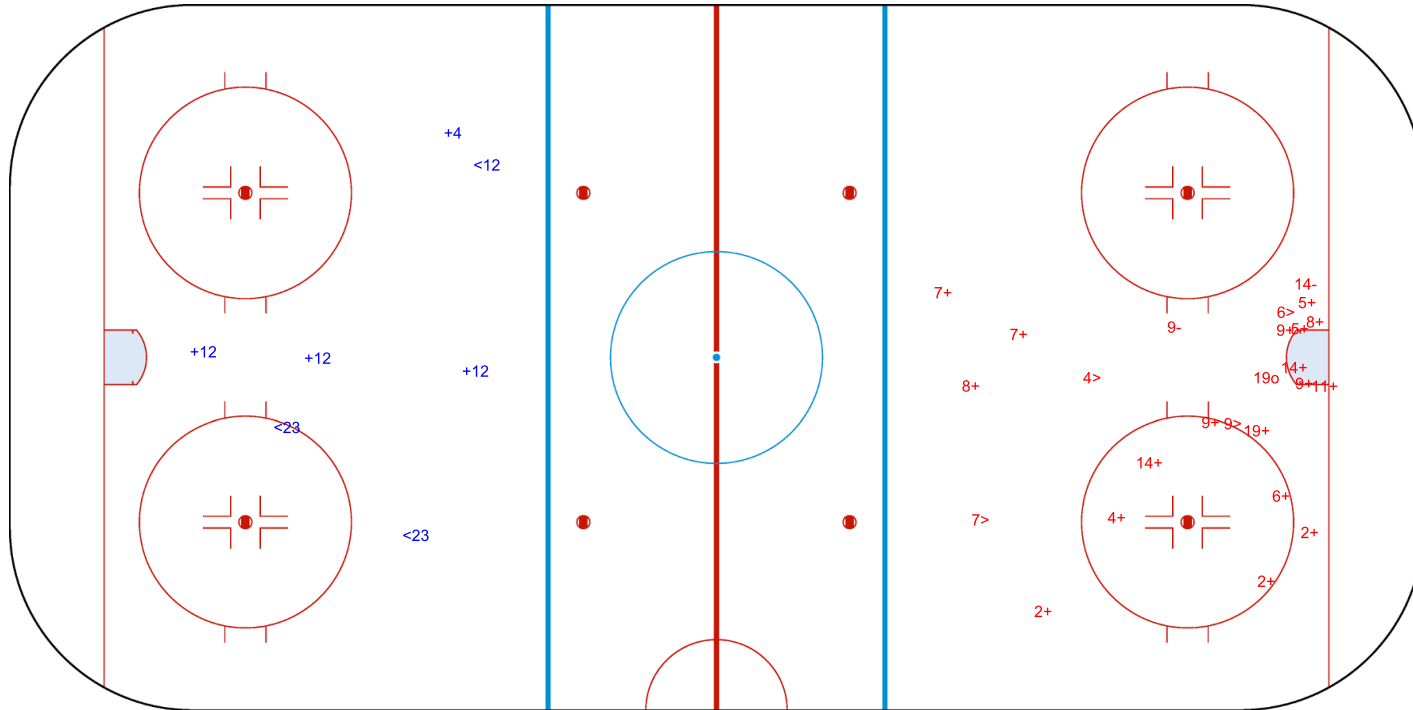

SHOT CHART
POL - NED

Shots by POL
 Goals (o): 0
 SSP (-): 3
 SSG (+): 4
 SPG (-): 0

GK 20 of NED

Period: 3

Shots by NED
 Goals (o): 1
 SSP (>): 4
 SSG (+): 18
 SPG (-): 2

GK 1 of POL

Legend:	GK Goalkeeper	SPG Shots past goal	SSG Shots saved by goalkeeper	SSP Shots saved by player
----------------	----------------------	----------------------------	--------------------------------------	----------------------------------