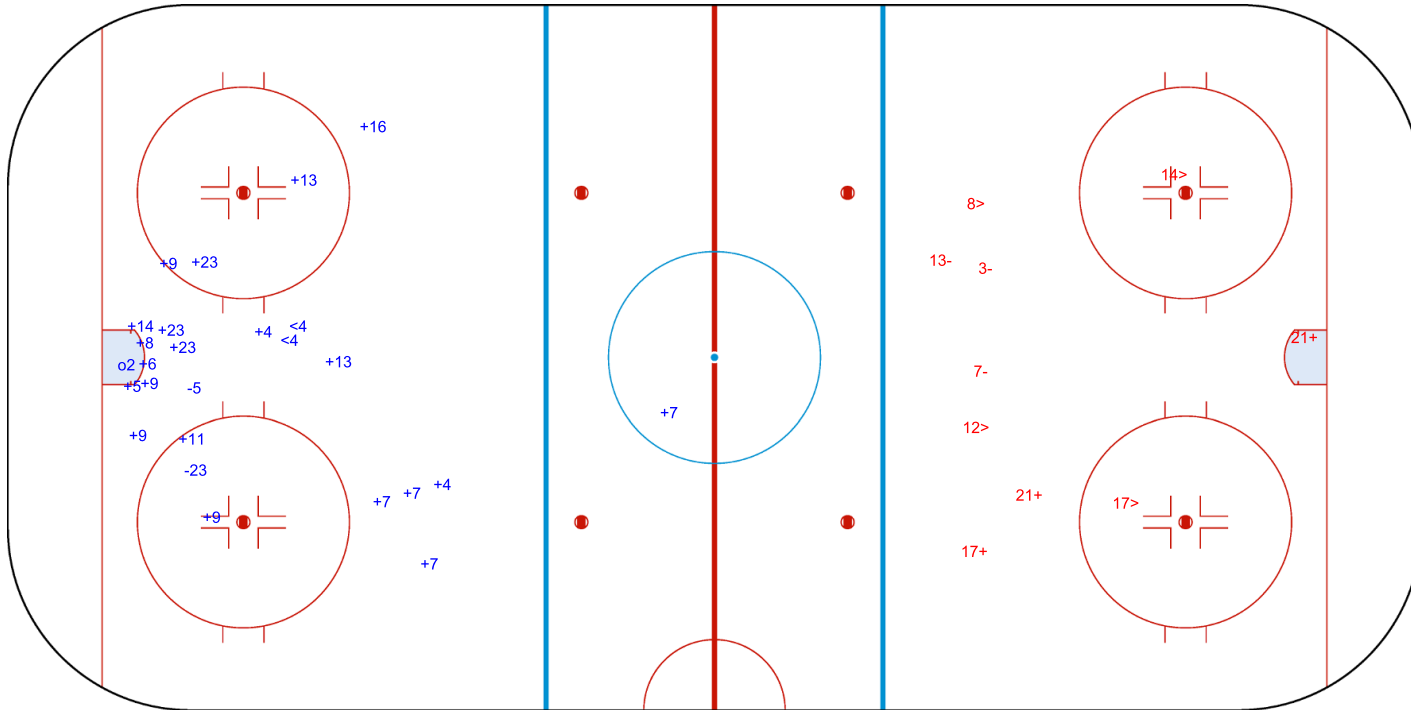

SHOT CHART

LAT - NED

Period: 2

Shots by NED

Goals (o): 1      SSG (+): 21  
SSP (-): 2      SPG (-): 2

GK 20 of LAT

Shots by LAT

Goals (o): 0      SSG (+): 3  
SSP (>): 4      SPG (-): 3

GK 20 of NED

Legend:	
<b>GK</b>	Goalkeeper
<b>SPG</b>	Shots past goal
<b>SSG</b>	Shots saved by goalkeeper
<b>SSP</b>	Shots saved by player