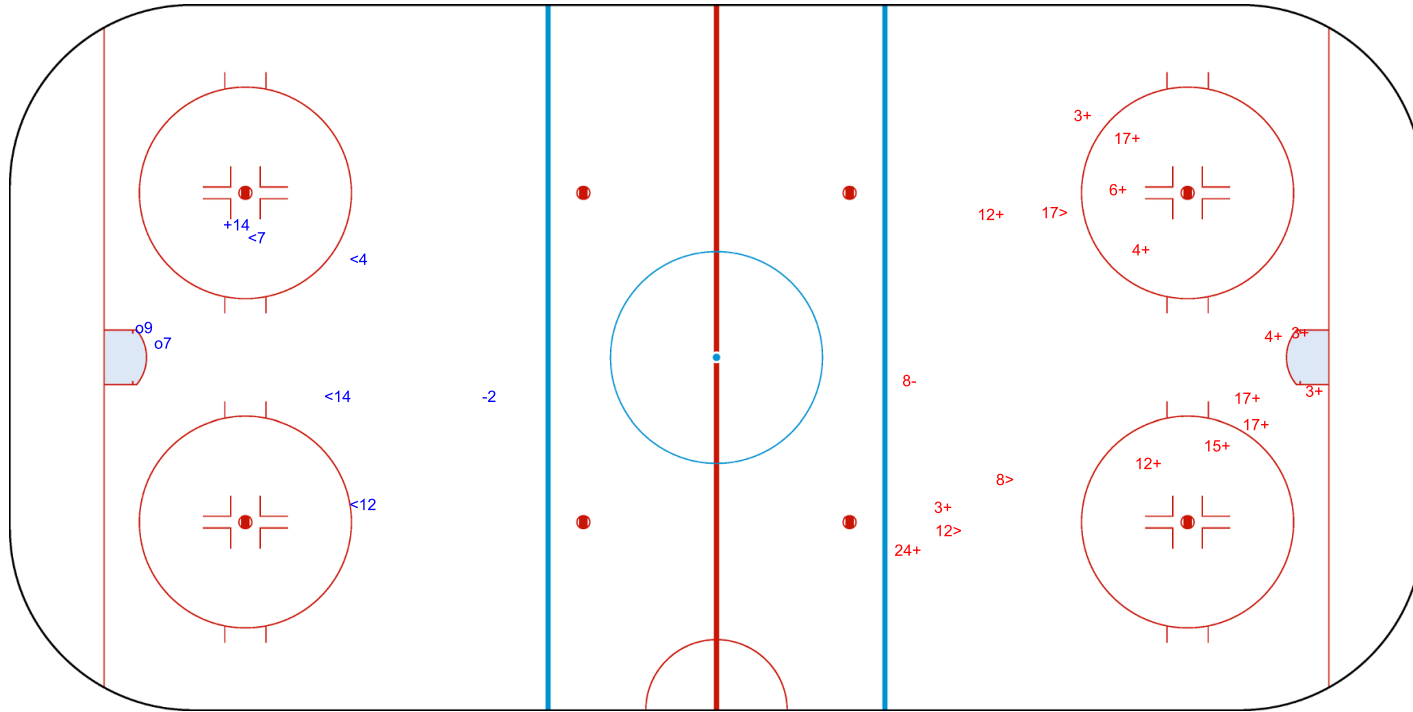

SHOT CHART

KOR - POL

Shots by POL
Goals (o): 2 SSG (+): 1
SSP (-): 4 SPG (-): 1

KOR Period: 1 POL

Shots by KOR
Goals (o): 0 SSG (+): 14
SSP (>): 3 SPG (-): 1

Legend:

GK	Goalkeeper	SPG	Shots past goal	SSG	Shots saved by goalkeeper	SSP	Shots saved by player
-----------	------------	------------	-----------------	------------	---------------------------	------------	-----------------------