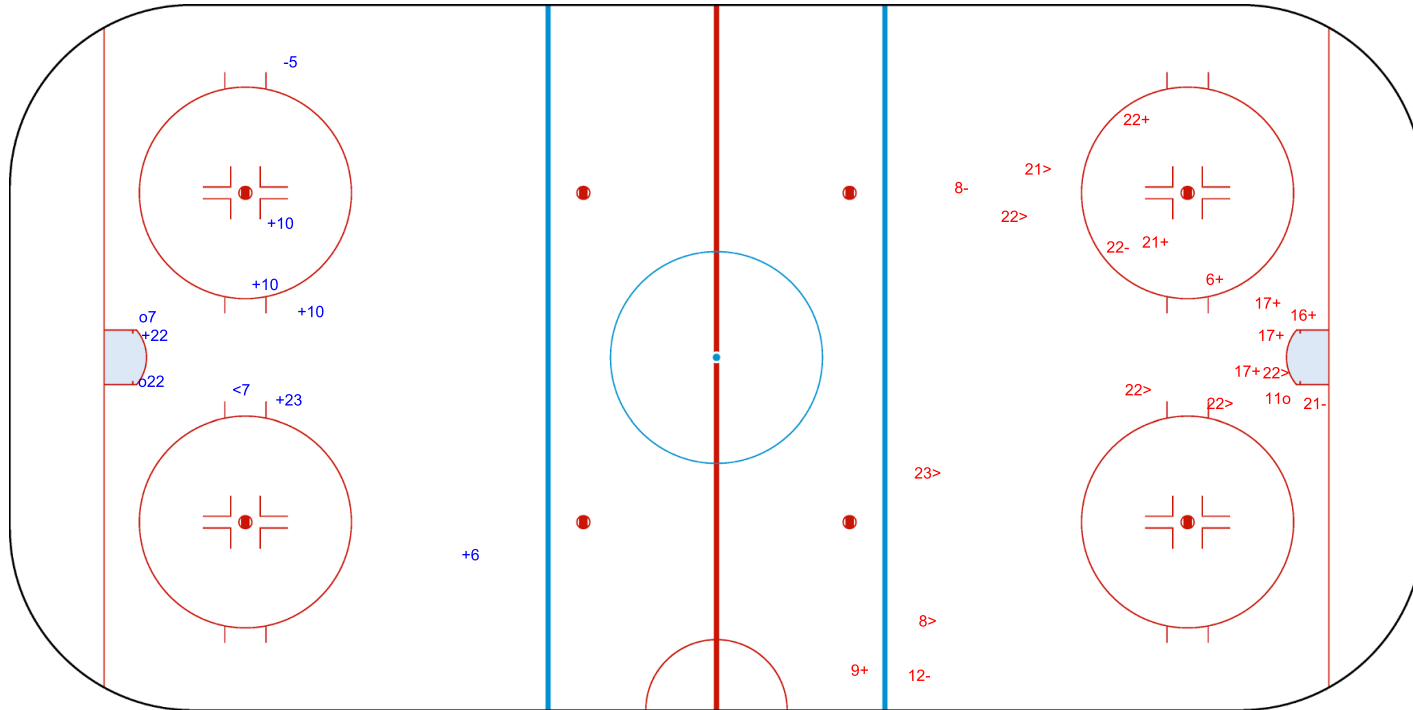

SHOT CHART  
AUT - NOR

Shots by AUT  
Goals (o): 2    SSG (+): 6  
SSP (-): 1    SPG (-): 1

GK 1 of NOR

NOR →    Period: 2    ← AUT

Shots by NOR  
Goals (o): 1    SSG (+): 8  
SSP (>): 7    SPG (-): 4

GK 1 of AUT

GK 20 of AUT

Legend:	
<b>GK</b>	Goalkeeper
<b>SPG</b>	Shots past goal
<b>SSG</b>	Shots saved by goalkeeper
<b>SSP</b>	Shots saved by player