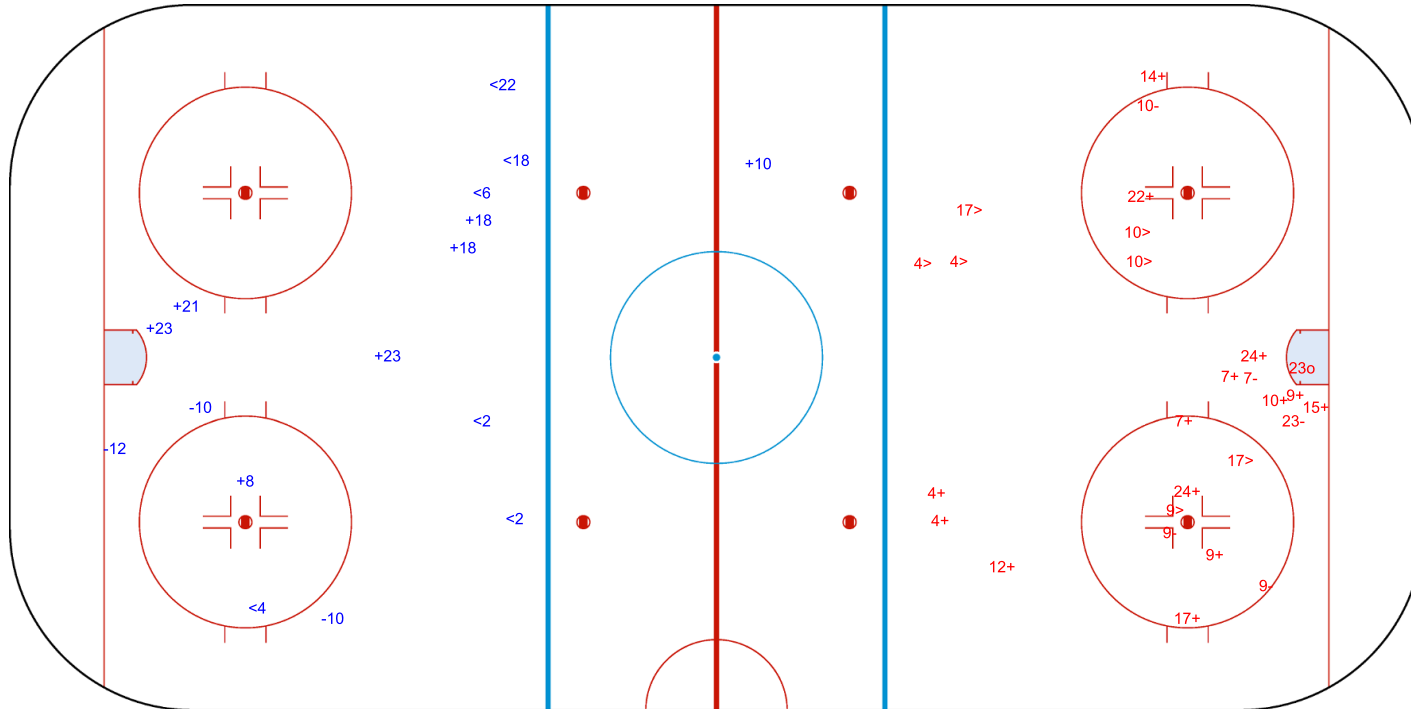

SHOT CHART

ITA - AUT

Shots by ITA  
 Goals (o): 0  
 SSP (<): 6  
 SSG (+): 7  
 SPG (-): 3

GK 20 of AUT

Period: 1

Shots by AUT  
 Goals (o): 1  
 SSP (>): 7  
 SSG (+): 14  
 SPG (-): 5

GK 1 of ITA

Legend:	
<b>GK</b>	Goalkeeper
<b>SPG</b>	Shots past goal
<b>SSG</b>	Shots saved by goalkeeper
<b>SSP</b>	Shots saved by player