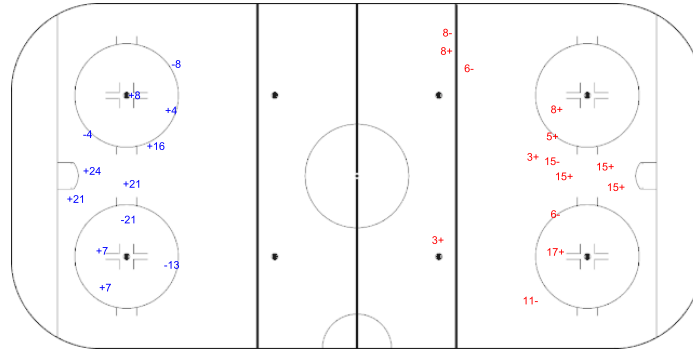

SHOT CHART  
GBR - NED

Shots by NED

Goals (o): 0

SSG (+): 8

SSP (-): 0

SPG (-): 4

GK 25 of GBR

Period: 1