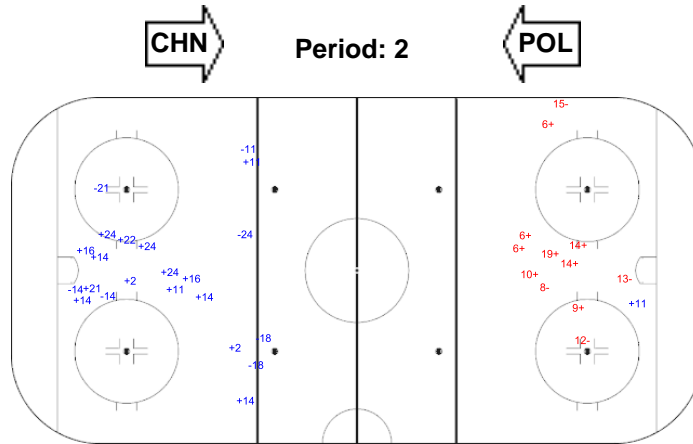

Shots by POL

Goals (o): 0   SSG (+): 16
SSP (-): 0   SPG (-): 7

GK 20 of CHN

Shots by CHN

Goals (o): 0   SSG (+): 8
SSP (-): 0   SPG (-): 4

GK 1 of POL

Legend:

GK Goalkeeper   **SPG** Shots past goal   **SSG** Shots saved by goalkeeper   **SSP** Shots saved by player