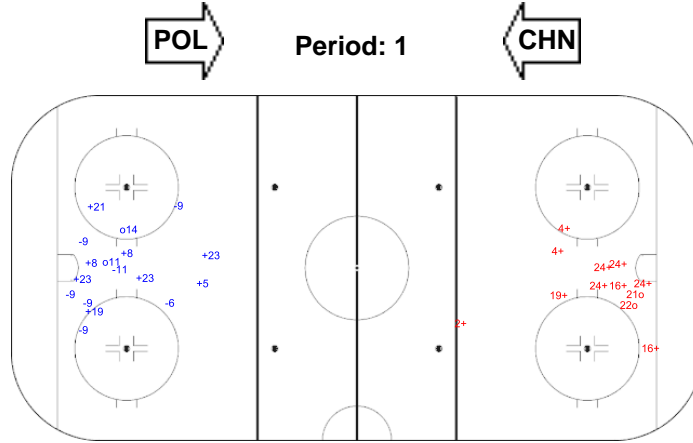

SHOT CHART
POL - CHN

Shots by CHN

Goals (o): 2 SSG (+): 8
 SSP (-): 0 SPG (-): 7

GK 1 of POL

Shots by POL

Goals (o): 2 SSG (+): 10
 SSP (-): 0 SPG (-): 0

GK 20 of CHN

Shots by POL