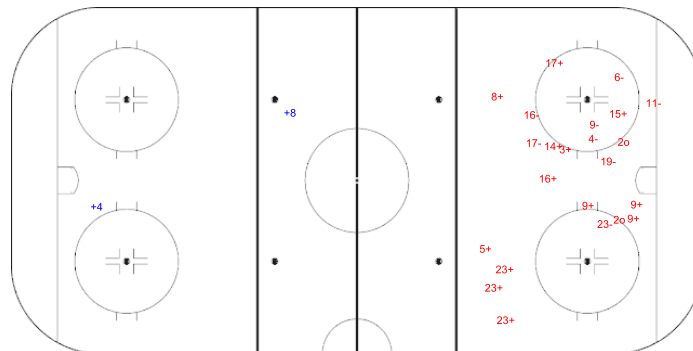

Shots by NED

Goals (o): 0 SSG (+): 2
SSP (<): 0 SPG (-): 0

GK 20 of FRA

Period: 3

Shots by FRA

Goals (o): 2 SSG (+): 13
SSP (>): 0 SPG (-): 8

GK 20 of NED

Legend:			
GK	Goalkeeper	SPG	Shots past goal
SSG	Shots saved by goalkeeper	SSP	Shots saved by player