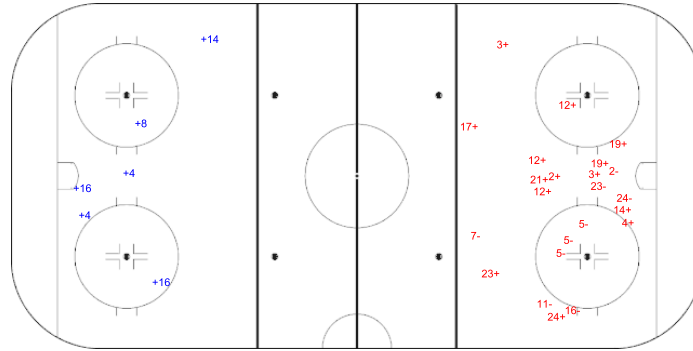

SHOT CHART

FRA - NED

Shots by NED

Goals (o): 0 SSG (+): 6
SSP (<): 0 SPG (-): 0

GK 20 of FRA

Period: 1

Shots by FRA

Goals (o): 0 SSG (+): 14
SSP (>): 0 SPG (-): 9

GK 20 of NED

Shots by FRA

Goals (o): 1 SSG (+): 16
SSP (<): 0 SPG (-): 9

GK 20 of NED

Period: 2

Shots by NED

Goals (o): 0 SSG (+): 1
SSP (>): 0 SPG (-): 2

GK 20 of FRA