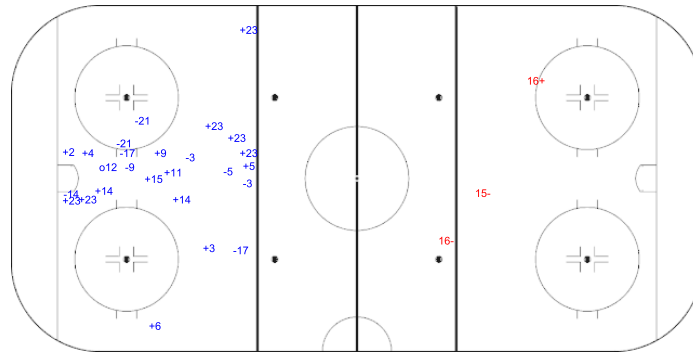

GK 20 of NED

Shots by FRA

Goals (o): 1 SSG (+): 16
SSP (<): 0 SPG (-): 9

GK 20 of NED

Period: 2

Shots by NED

Goals (o): 0 SSG (+): 1
SSP (>): 0 SPG (-): 2

GK 20 of FRA