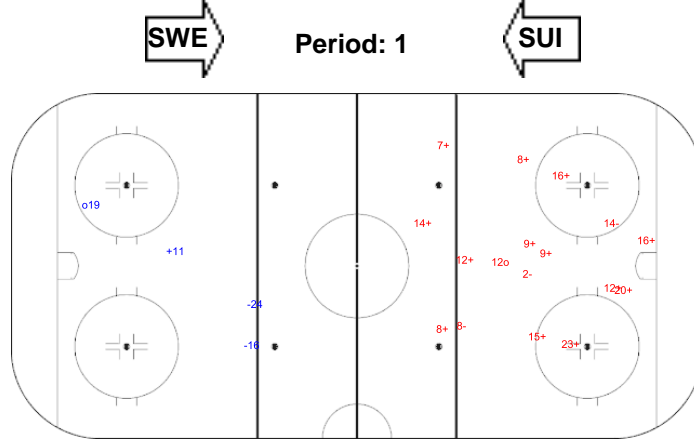

SAT 12 JAN 2019
START TIME 18:30

PLACEMENT ROUND (5-6), GAME 19

SHOT CHART
SWE - SUI

Shots by SUI

Goals (o): 1 SSG (+): 1
SSP (<): 0 SPG (-): 2

Shots by SWE

Goals (o): 1 SSG (+): 13
SSP (>): 0 SPG (-): 3

Shots by SWE