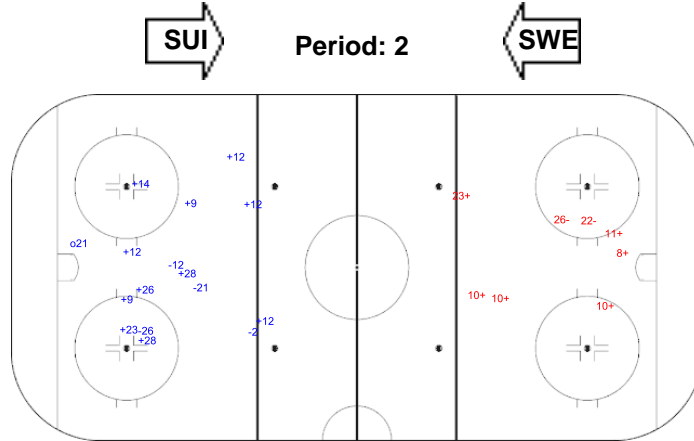

Shots by SWE

Goals (o): 1   SSG (+): 11
SSP (<): 0   SPG (-): 4

Shots by SUI

Goals (o): 0   SSG (+): 6
SSP (>): 0   SPG (-): 2