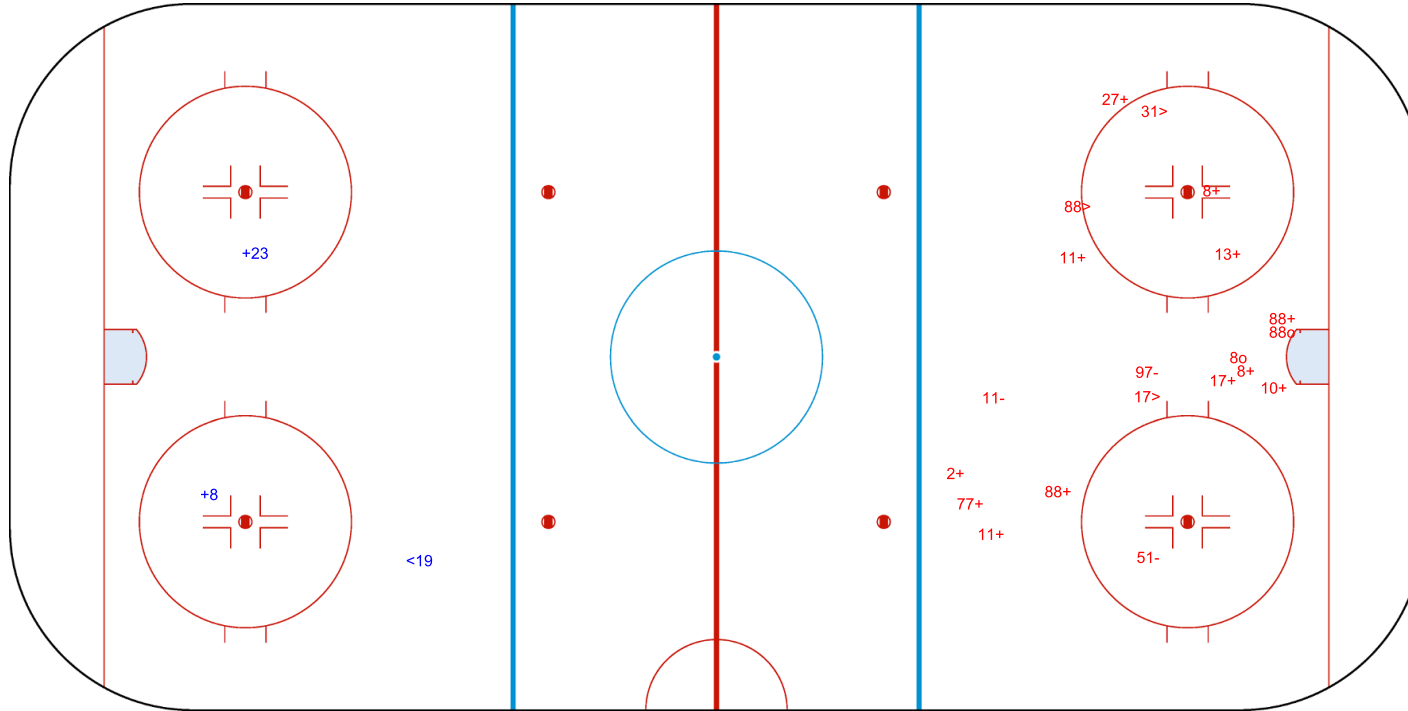

SSP (<): 1

SPG (-): 0

GK 50 of LTU

3rd Period

Shots by LTU

Goals (o): 2

SSG (+): 12

SSP (>): 3