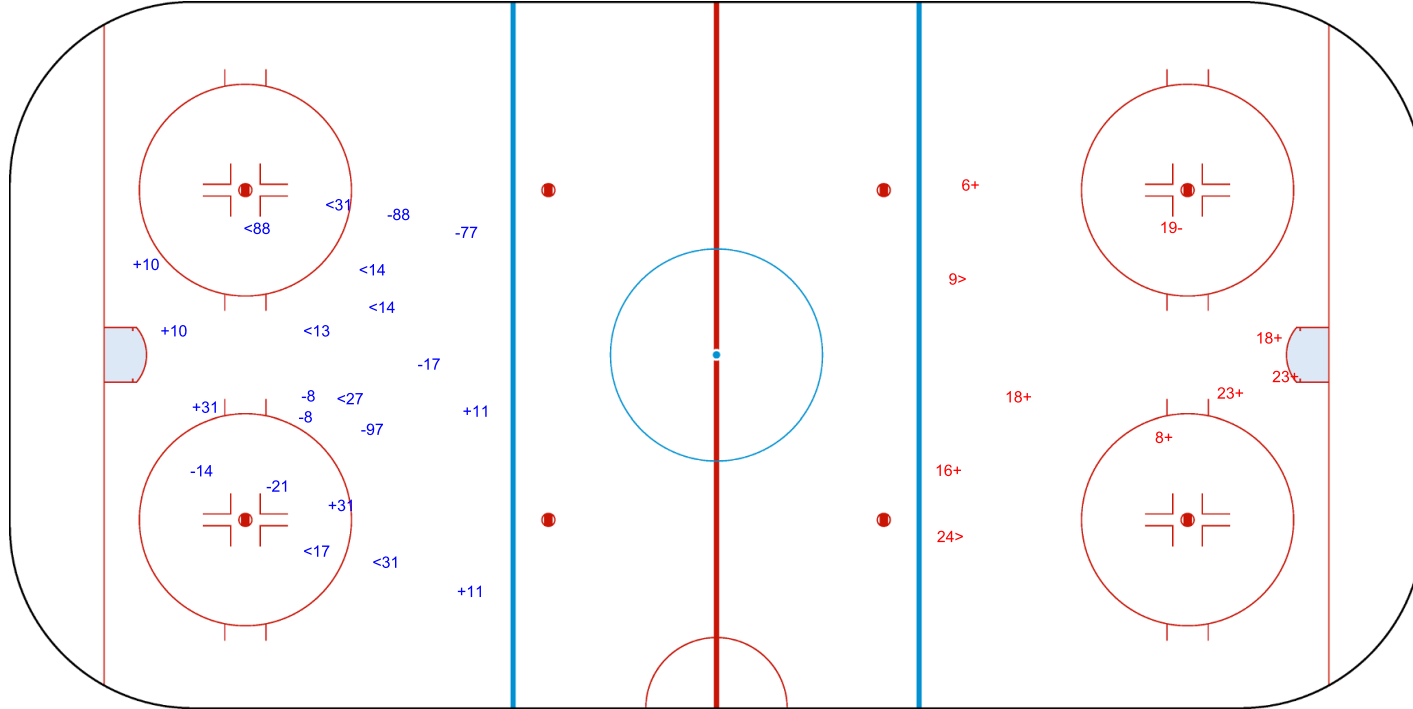

SHOT CHART
CHN - LTU

Shots by CHN
Goals (o): 0
SSP (<): 1
SSG (+): 6
SPG (-): 0

GK 50 of LTU

LTU → 1st Period ← CHN

Shots by LTU
Goals (o): 1
SSP (>): 9
SSG (+): 14
SPG (-): 6

GK 25 of CHN

Shots by LTU

Goals (o): 0 SSG (+): 6
SSP (<): 8 SPG (-): 8

GK 25 of CHN

2nd Period

Shots by CHN

Goals (o): 0 SSG (+): 7
SSP (>): 2 SPG (-): 1

GK 50 of LTU

Shots by CHN

Goals (o): 0

SSG (+): 2

SSP (<): 1

SPG (-): 0

GK 50 of LTU

3rd Period

Shots by LTU

Goals (o): 2

SSG (+): 12

SSP (>): 3