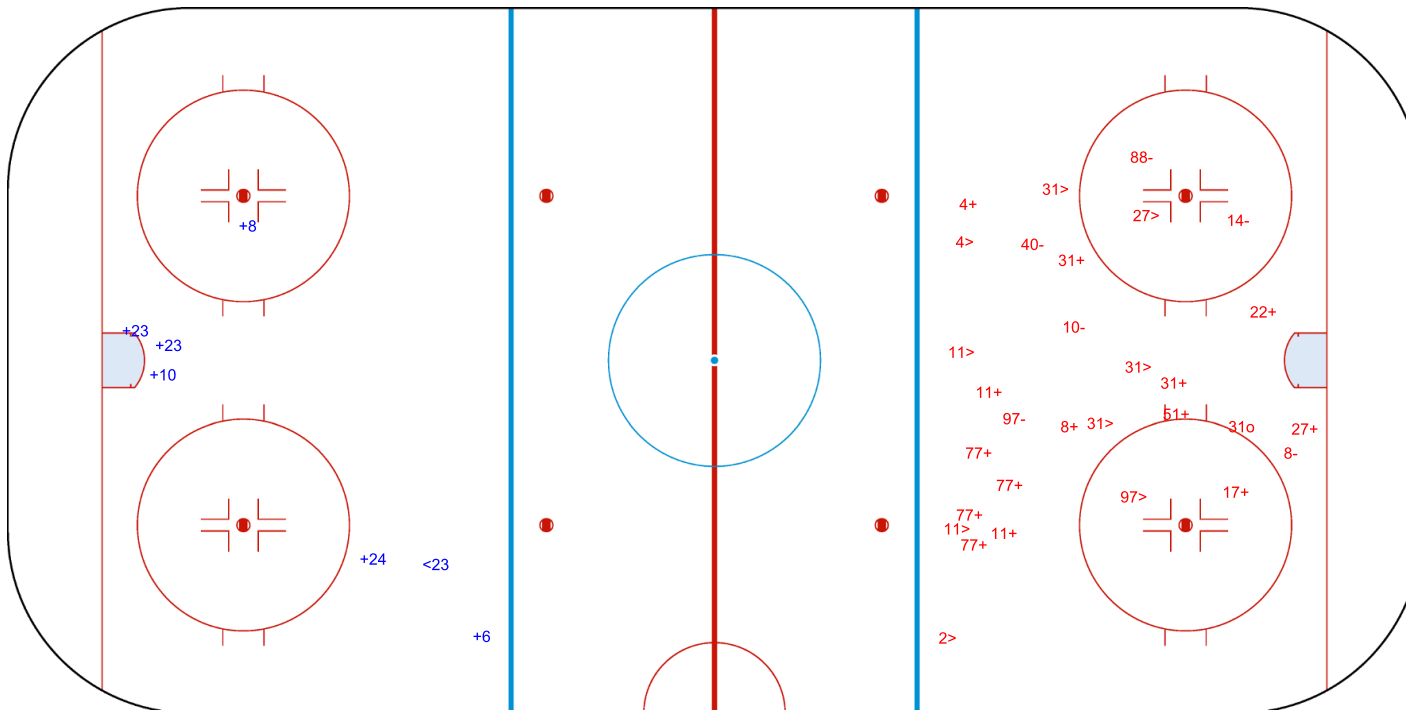

SHOT CHART
CHN - LTU

Shots by CHN
Goals (o): 0
SSP (<): 1
SSG (+): 6
SPG (-): 0

GK 50 of LTU

LTU → 1st Period ← CHN

Shots by LTU
Goals (o): 1
SSP (>): 9
SSG (+): 14
SPG (-): 6

GK 25 of CHN

Shots by LTU

Goals (o): 0 SSG (+): 6
SSP (<): 8 SPG (-): 8

GK 25 of CHN

2nd Period

Shots by CHN

Goals (o): 0 SSG (+): 7
SSP (>): 2 SPG (-): 1

GK 50 of LTU

Shots by CHN

Goals (o): 0

SSG (+): 2

SSP (<): 1

SPG (-): 0

GK 50 of LTU

3rd Period

Shots by LTU

Goals (o): 2

SSG (+): 12

SSP (>): 3