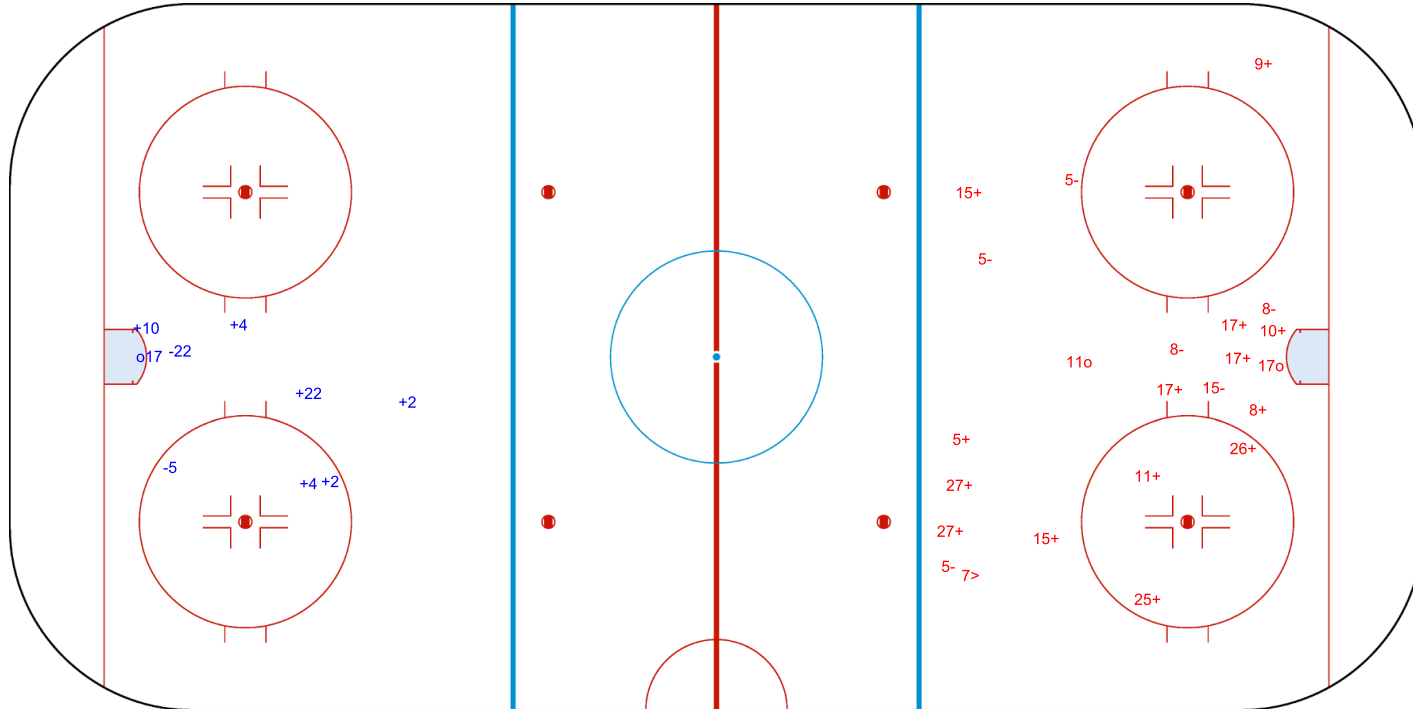

GK 1 of EST

EST → 2nd Period ← NED

Shots by EST

Goals (o): 2 SSG (+): 14
SSP (>): 1 SPG (-): 6

GK 30 of NED

Shots by EST

Goals (o): 1 SSG (+): 7
SSP (<): 2 SPG (-): 4

GK 30 of NED