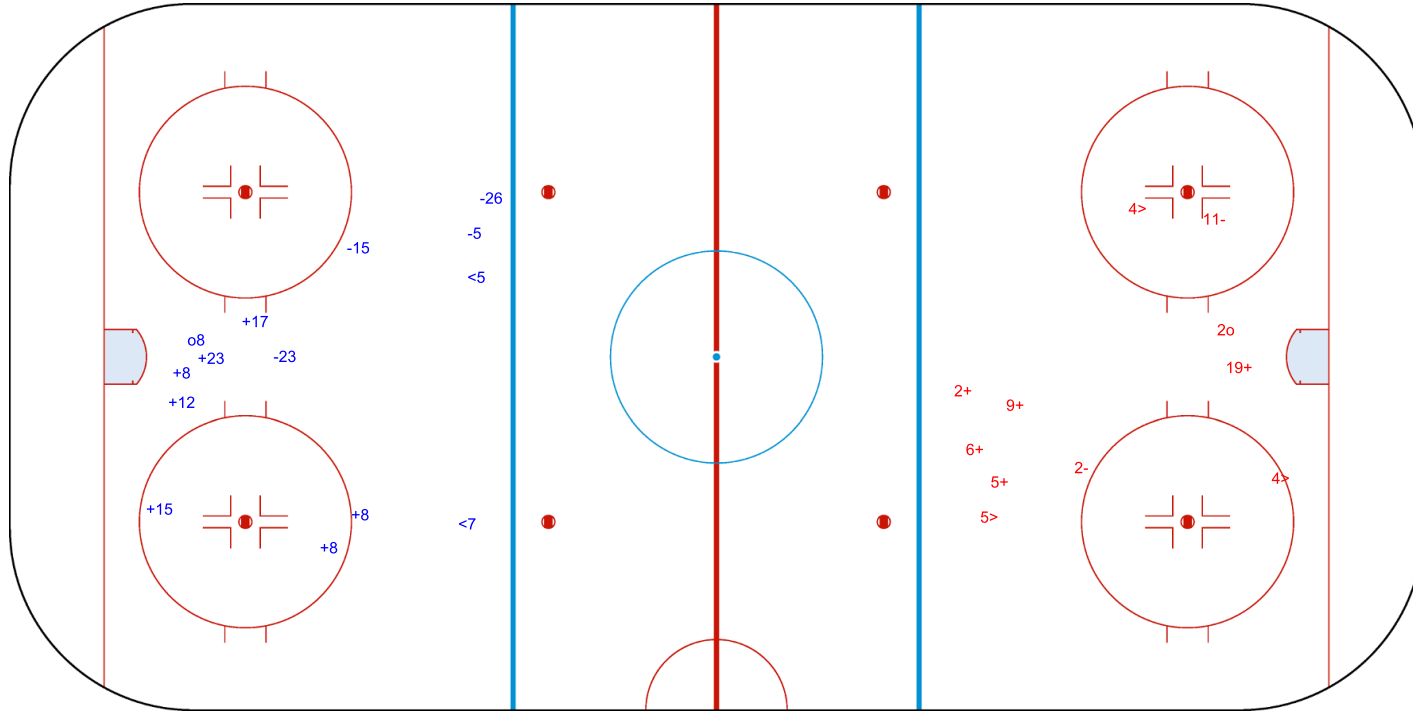

Shots by EST

Goals (o): 1   SSG (+): 7
SSP (<): 2   SPG (-): 4

GK 30 of NED

NED → 3rd Period ← EST

Shots by NED

Goals (o): 1   SSG (+): 5
SSP (>): 3   SPG (-): 2

GK 1 of EST

Legend:					
GK	Goalkeeper	SPG	Shots past goal	SSG	Shots saved by goalkeeper
				SSP	Shots saved by player