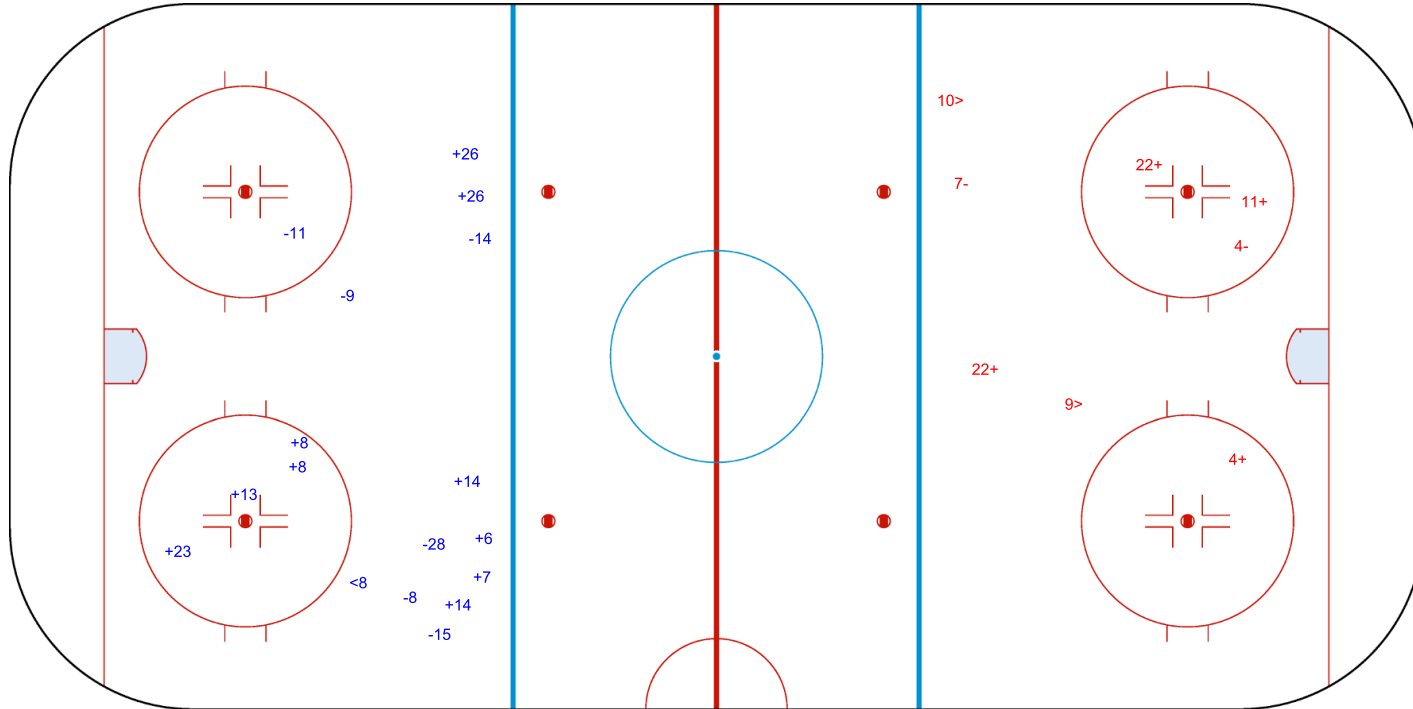

SHOT CHART
EST - NED

Shots by EST
Goals (o): 0
SSP (<): 1
SSG (+): 10
SPG (-): 6

GK 30 of NED

1st Period

Shots by NED
Goals (o): 0
SSP (>): 2
SSG (+): 4
SPG (-): 2

GK 1 of EST

Shots by NED

Goals (o): 1 SSG (+): 6
SSP (<): 0 SPG (-): 2

GK 1 of EST

EST → 2nd Period ← NED

Shots by EST

Goals (o): 2 SSG (+): 14
SSP (>): 1 SPG (-): 6

GK 30 of NED

Shots by EST

Goals (o): 1 SSG (+): 7
SSP (<): 2 SPG (-): 4

GK 30 of NED