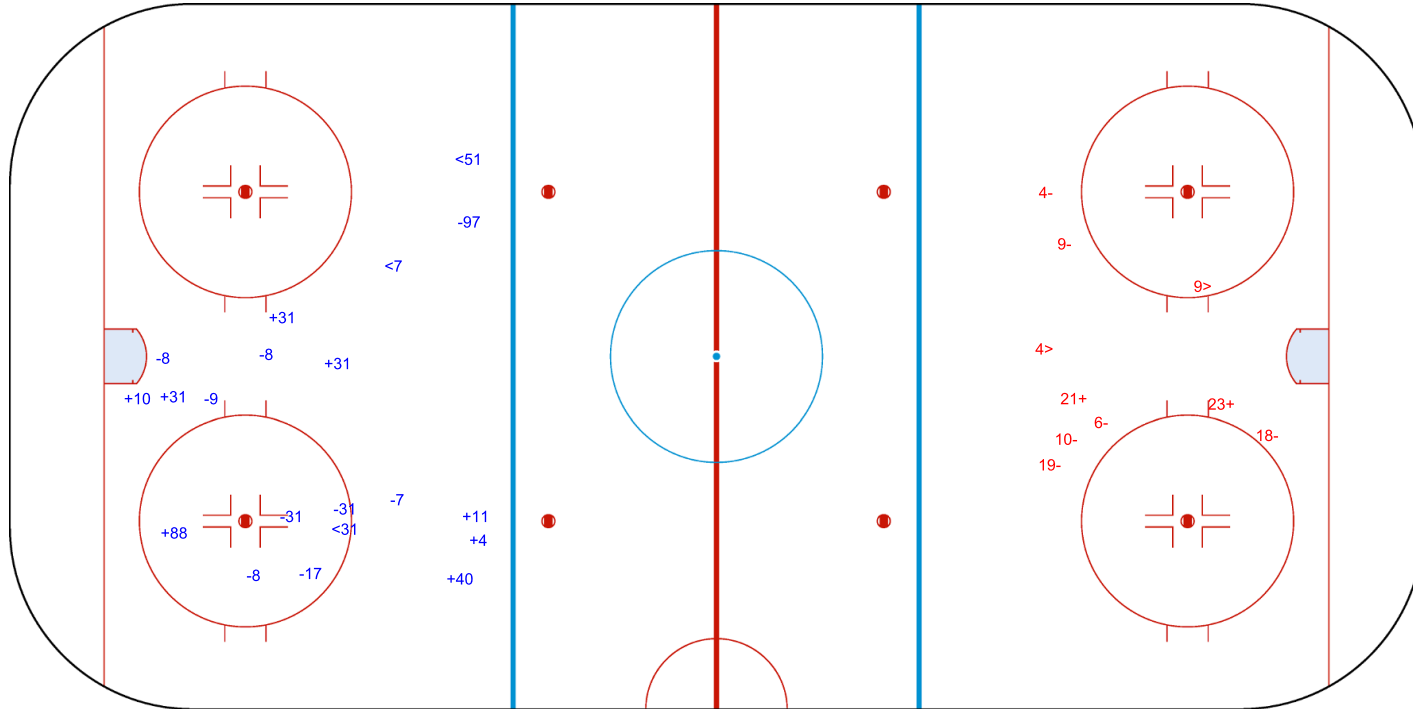

SHOT CHART
LTU - NED

Shots by LTU
Goals (o): 0
SSP (<): 3
SSG (+): 8
SPG (-): 9

GK 1 of NED

1st Period

Shots by NED
Goals (o): 0
SSP (>): 2
SSG (+): 2
SPG (-): 6

GK 70 of LTU

Shots by NED
Goals (o): 1 SSG (+): 13
SSP (<): 1 SPG (-): 3

GK 70 of LTU

LTU → 2nd Period ← NED

Shots by LTU
Goals (o): 2 SSG (+): 11
SSP (>): 3 SPG (-): 1

GK 1 of NED

Shots by LTU

Goals (o): 1 SSG (+): 7
SSP (<): 2 SPG (-): 3

GK 1 of NED

3rd Period