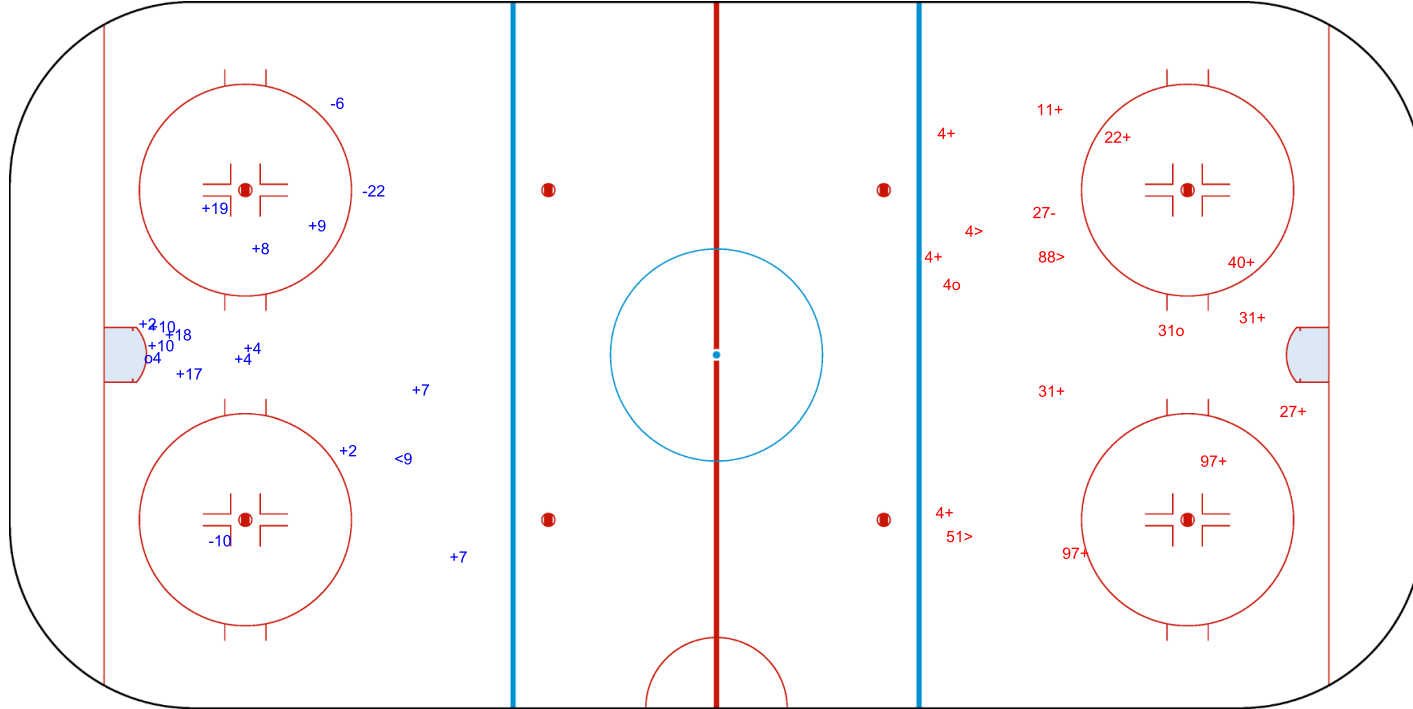

SHOT CHART
LTU - NED

Shots by LTU
Goals (o): 0
SSP (<): 3
SSG (+): 8
SPG (-): 9

GK 1 of NED

1st Period

Shots by NED
Goals (o): 0
SSP (>): 2
SSG (+): 2
SPG (-): 6

GK 70 of LTU

Shots by NED
Goals (o): 1 SSG (+): 13
SSP (<): 1 SPG (-): 3

GK 70 of LTU

LTU → 2nd Period ← NED

Shots by LTU
Goals (o): 2 SSG (+): 11
SSP (>): 3 SPG (-): 1

GK 1 of NED

Shots by LTU

Goals (o): 1 SSG (+): 7
SSP (<): 2 SPG (-): 3

GK 1 of NED

3rd Period