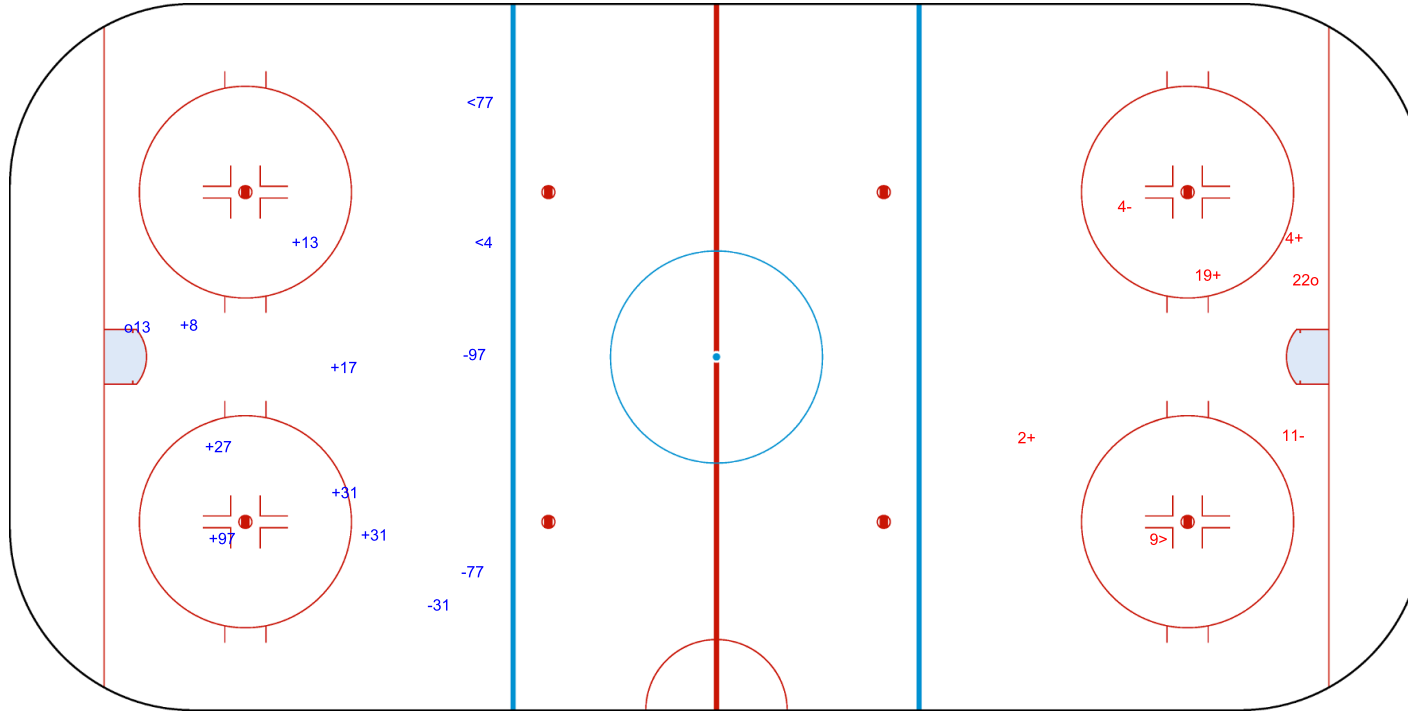

SHOT CHART
LTU - NED

Shots by LTU
Goals (o): 0
SSP (<): 3
SSG (+): 8
SPG (-): 9

GK 1 of NED

1st Period

Shots by NED
Goals (o): 0
SSP (>): 2
SSG (+): 2
SPG (-): 6

GK 70 of LTU

Shots by NED
Goals (o): 1 SSG (+): 13
SSP (<): 1 SPG (-): 3

GK 70 of LTU

LTU → 2nd Period ← NED

Shots by LTU
Goals (o): 2 SSG (+): 11
SSP (>): 3 SPG (-): 1

GK 1 of NED

Shots by LTU

Goals (o): 1 SSG (+): 7
SSP (<): 2 SPG (-): 3

GK 1 of NED

3rd Period

Shots by NED

Goals (o): 1 SSG (+): 3
SSP (>): 1 SPG (-): 2

GK 70 of LTU

Legend:					
GK	Goalkeeper	SPG	Shots past goal	SSG	Shots saved by goalkeeper
		SSP	Shots saved by player		