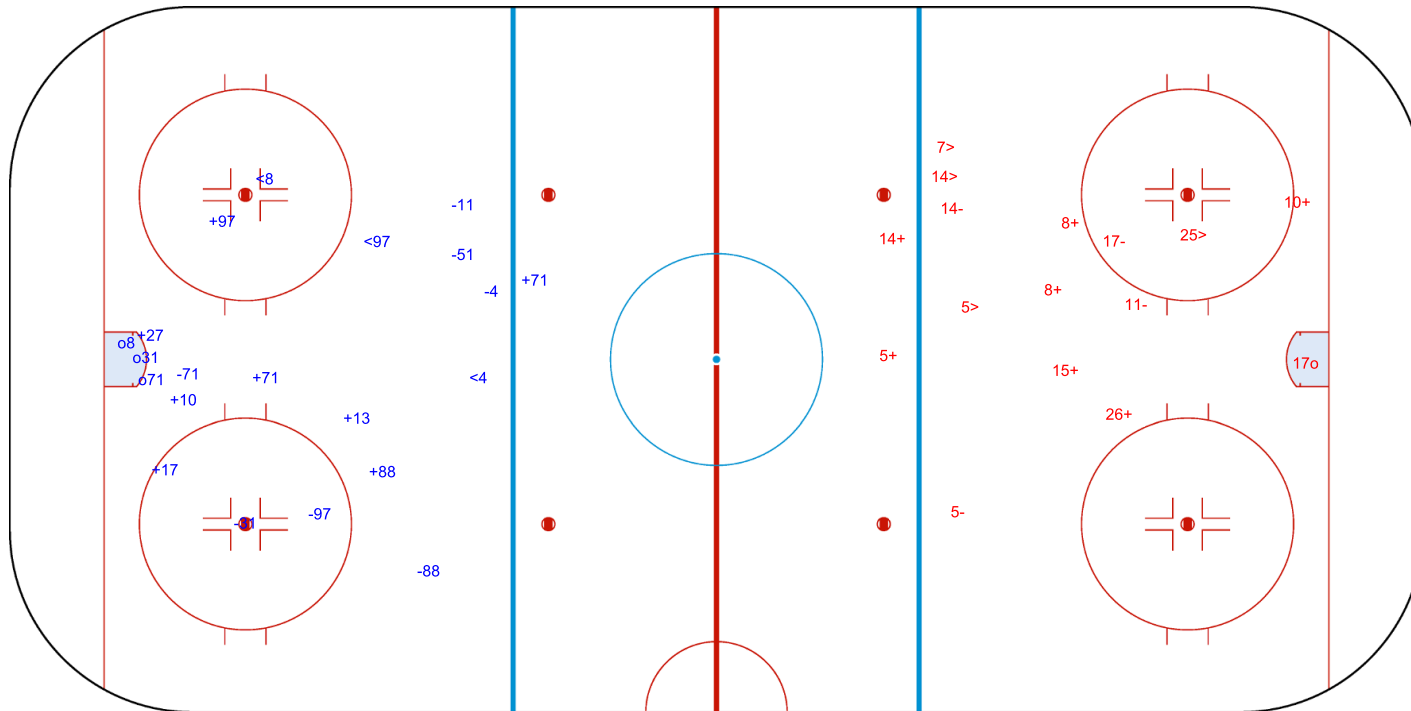

SHOT CHART  
LTU - EST

Shots by LTU  
Goals (o): 3    SSG (+): 8  
SSP (-): 3    SPG (-): 7

GK 1 of EST

GK 30 of EST

1st Period

Shots by EST  
Goals (o): 1    SSG (+): 7  
SSP (>): 4    SPG (-): 4

GK 50 of LTU

Shots by EST  
Goals (o): 0  
SSP (<): 4

SSG (+): 7  
SPG (-): 4

GK 50 of LTU

LTU → 2nd Period ← EST

Shots by LTU  
Goals (o): 1  
SSP (>): 2

SSG (+): 7  
SPG (-): 5

GK 1 of EST

Legend:		
<b>GK</b>	Goalkeeper	
<b>SPG</b>	Shots past goal	
<b>SSG</b>	Shots saved by goalkeeper	
<b>SSP</b>	Shots saved by player	