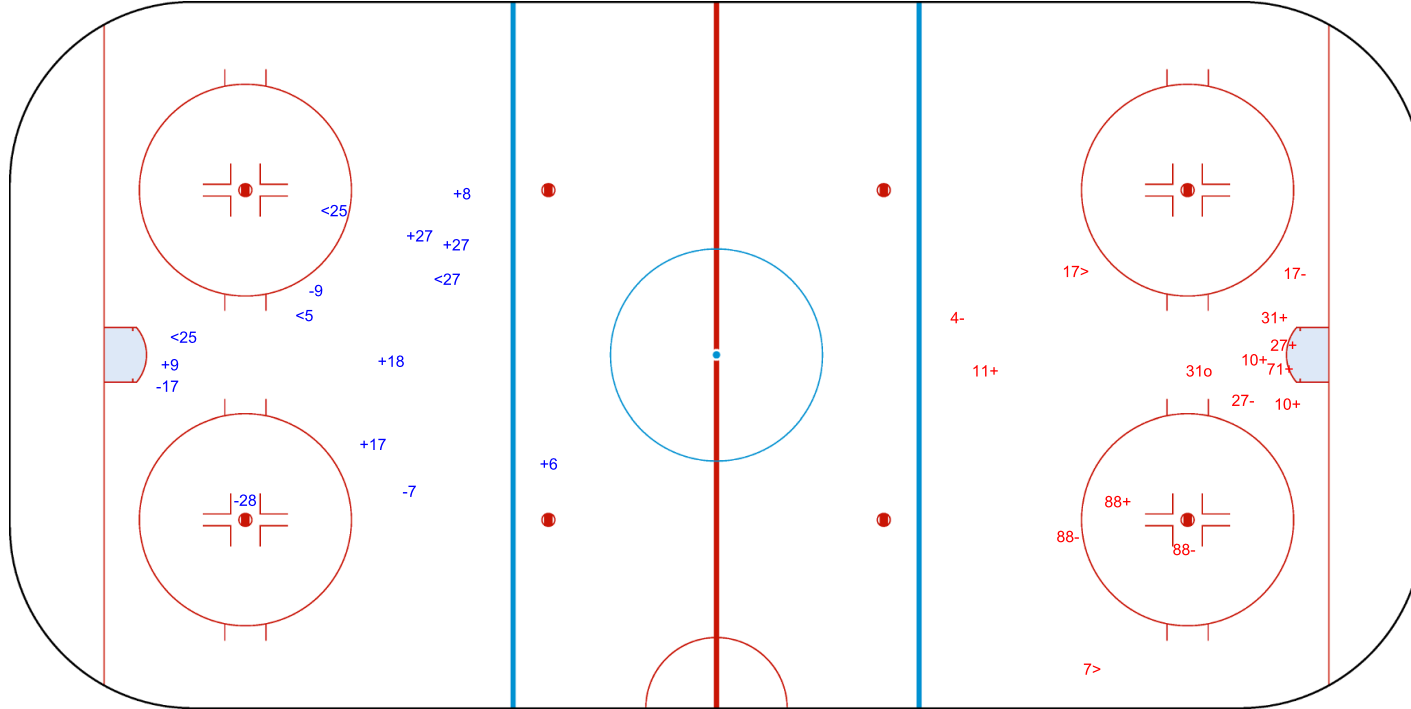

Shots by EST  
Goals (o): 0  
SSP (<): 4

SSG (+): 7  
SPG (-): 4

GK 50 of LTU

LTU → 2nd Period ← EST

Shots by LTU  
Goals (o): 1  
SSP (>): 2

SSG (+): 7  
SPG (-): 5

GK 1 of EST

Legend:		
<b>GK</b>	Goalkeeper	
<b>SPG</b>	Shots past goal	
<b>SSG</b>	Shots saved by goalkeeper	
<b>SSP</b>	Shots saved by player	